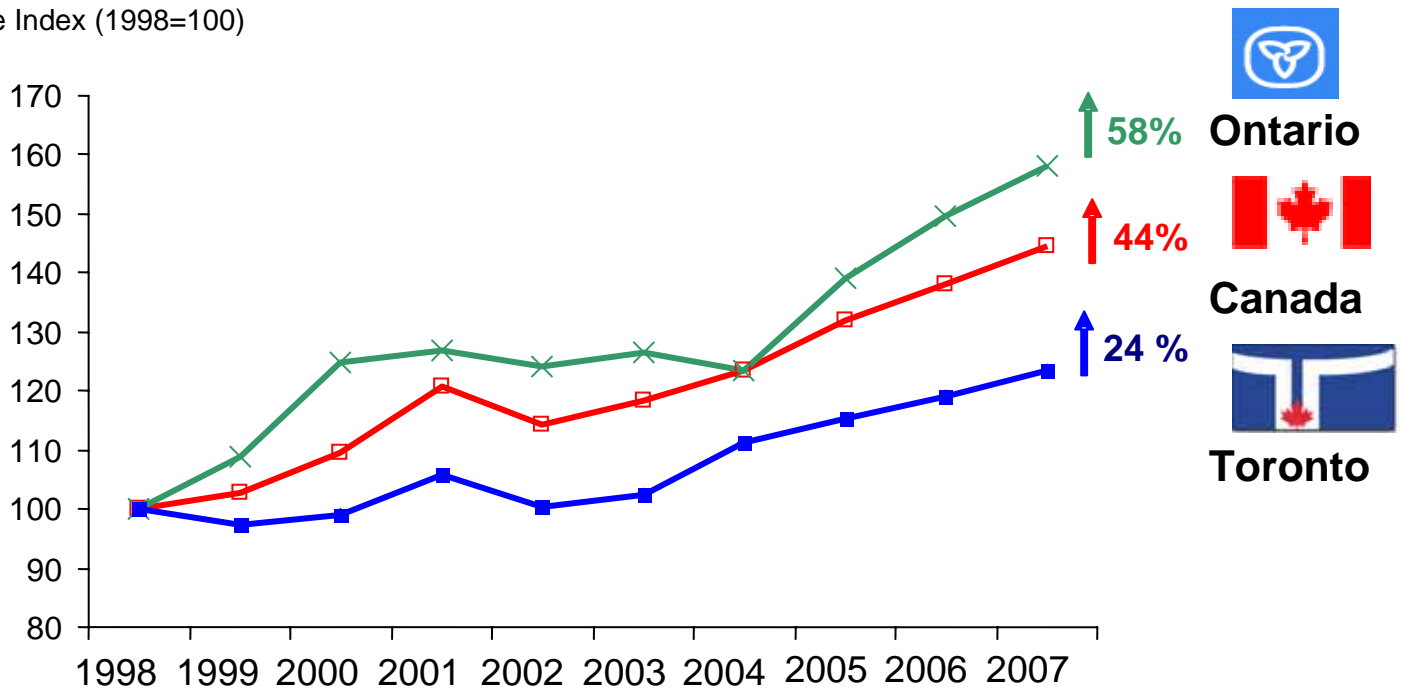

## Comparison of City Revenues Federal, Provincial and Toronto

Revenue Index (1998=100)

- 30 -

**Media contact:**

**Cindy Bromley, Communications Manager, 416-392-4993**