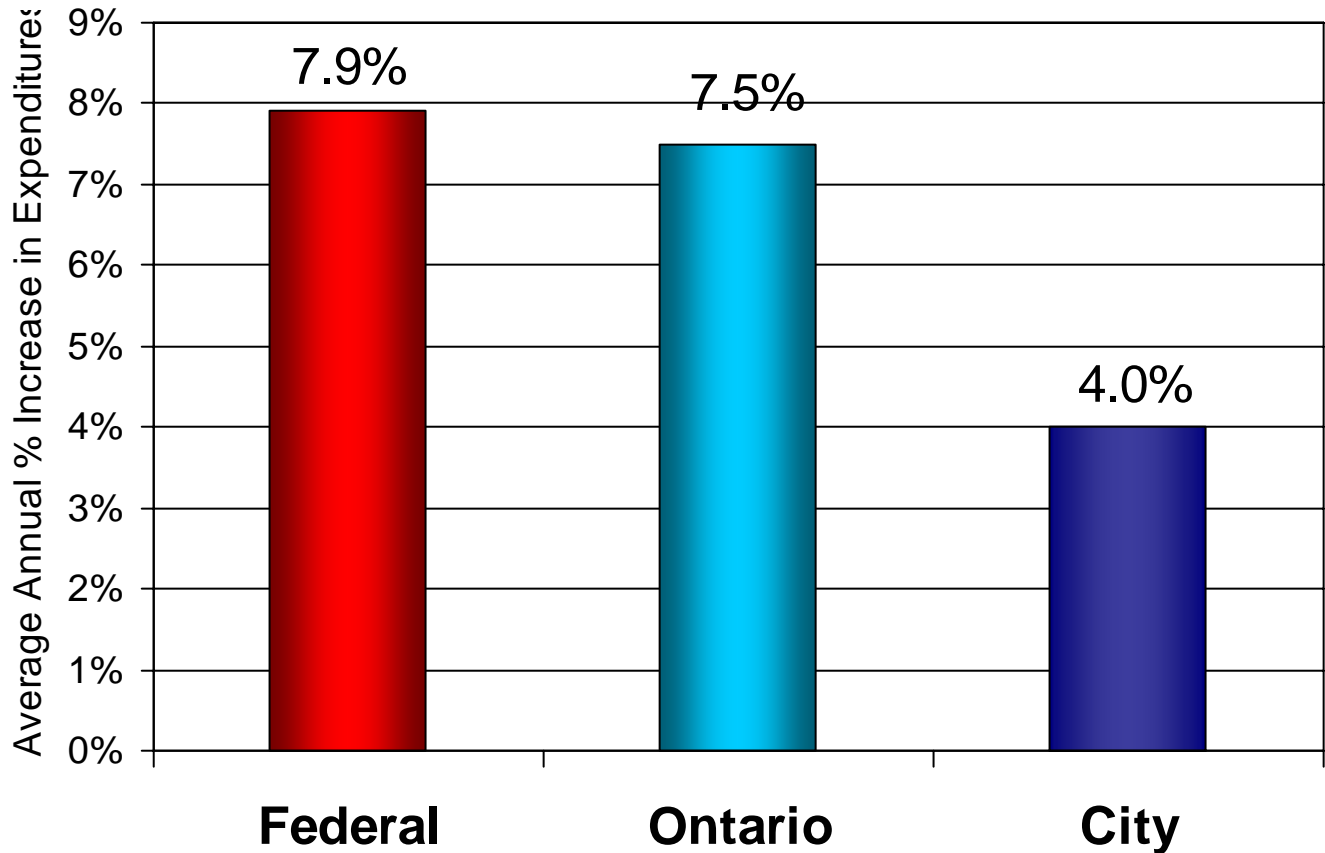

Government Spending Increases *1998 - 2007*

Media Contact:

Cindy Bromley, Communications Manager, 416-392-4993