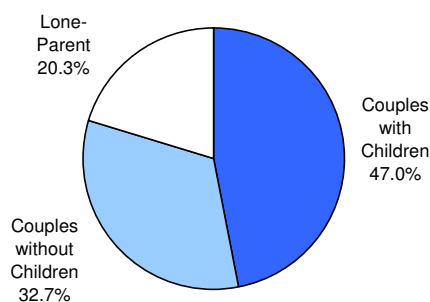

2006
City of Toronto Community Council Profiles
Etobicoke York

FAMILIES

Families by Type

Etobicoke York Community Council			City of Toronto		
	No.	%		No.	%
Couples with Children	78,575	47.3	Couples with Children	314,610	47.0
Couples without Children	50,915	30.6	Couples without Children	219,345	32.7
Lone-Parent	36,670	22.1	Lone-Parent	136,135	20.3
Total	166,160	100.0	Total	670,090	100.0

**Families by Type
Etobicoke York CC - 2006**

**Families by Type
City of Toronto - 2006**

Families by Number of Children

Etobicoke York Community Council			City of Toronto		
	No.	%		No.	%
All Families			All Families		
With Children	115,245	69.4	With Children	450,745	67.3
Without Children	50,915	30.6	Without Children	219,345	32.7
Total	166,160	100.0	Total	670,090	100.0
Couples	No.	%	Couples	No.	%
1 Child	31,400	40.0	1 Child	129,275	41.1
2 Children	33,090	42.1	2 Children	130,045	41.3
3+ Children	14,085	17.9	3+ Children	55,290	17.6
Total	78,575	100.0	Total	314,610	100.0
Lone Parent	No.	%	Lone Parent	No.	%
1 Child	21,980	59.9	1 Child	83,560	61.4
2 Children	9,885	27.0	2 Children	37,430	27.5
3+ Children	4,805	13.1	3+ Children	15,145	11.1
Total	36,670	100.0	Total	136,135	100.0
Number of Children at Home by Age	No.	%	Number of Children at Home by Age	No.	%
Under 6 years of age	40,985	20.2	Under 6 years of age	159,605	20.4
6 - 14 years	65,270	32.2	6 - 14 years	245,895	31.4
15 - 17 years	21,240	10.5	15 - 17 years	83,030	10.6
18 - 24 years	41,080	20.3	18 - 24 years	163,225	20.8
25 years and more	34,160	16.8	25 years and more	131,710	16.8
Total	202,735	100.0	Total	783,465	100.0