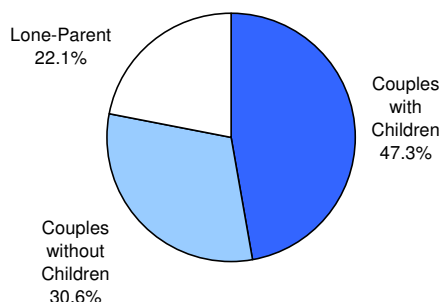

2006
City of Toronto Community Council Profiles
Etobicoke York

FAMILIES

Families by Type

Etobicoke York Community Council			City of Toronto		
	No.	%		No.	%
Couples with Children	78,575	47.3	Couples with Children	314,610	47.0
Couples without Children	50,915	30.6	Couples without Children	219,345	32.7
Lone-Parent	36,670	22.1	Lone-Parent	136,135	20.3
Total	166,160	100.0	Total	670,090	100.0

**Families by Type
Etobicoke York CC - 2006**

**Families by Type
City of Toronto - 2006**

Families by Number of Children

Etobicoke York Community Council			City of Toronto		
	No.	%		No.	%
All Families			All Families		
With Children	115,245	69.4	With Children	450,745	67.3
Without Children	50,915	30.6	Without Children	219,345	32.7
Total	166,160	100.0	Total	670,090	100.0
Couples	No.	%	Couples	No.	%
1 Child	31,400	40.0	1 Child	129,275	41.1
2 Children	33,090	42.1	2 Children	130,045	41.3
3+ Children	14,085	17.9	3+ Children	55,290	17.6
Total	78,575	100.0	Total	314,610	100.0
Lone Parent	No.	%	Lone Parent	No.	%
1 Child	21,980	59.9	1 Child	83,560	61.4
2 Children	9,885	27.0	2 Children	37,430	27.5
3+ Children	4,805	13.1	3+ Children	15,145	11.1
Total	36,670	100.0	Total	136,135	100.0
Number of Children at Home by Age	No.	%	Number of Children at Home by Age	No.	%
Under 6 years of age	40,985	20.2	Under 6 years of age	159,605	20.4
6 - 14 years	65,270	32.2	6 - 14 years	245,895	31.4
15 - 17 years	21,240	10.5	15 - 17 years	83,030	10.6
18 - 24 years	41,080	20.3	18 - 24 years	163,225	20.8
25 years and more	34,160	16.8	25 years and more	131,710	16.8
Total	202,735	100.0	Total	783,465	100.0