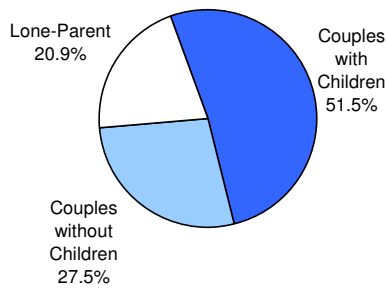

2006  
City of Toronto Community Council Profiles  
**Scarborough**

**FAMILIES**

**Families by Type**

Scarborough Community Council			City of Toronto		
	No.	%		No.	%
Couples with Children	87,350	51.5	Couples with Children	314,610	47.0
Couples without Children	46,640	27.5	Couples without Children	219,345	32.7
Lone-Parent	35,465	20.9	Lone-Parent	136,135	20.3
<b>Total</b>	<b>169,455</b>	<b>100.0</b>	<b>Total</b>	<b>670,090</b>	<b>100.0</b>

**Families by Type  
Scarborough CC - 2006**

**Families by Type  
City of Toronto - 2006**

**Families by Number of Children**

Scarborough Community Council			City of Toronto		
	No.	%		No.	%
<b>All Families</b>			<b>All Families</b>		
With Children	122,815	72.5	With Children	450,745	67.3
Without Children	46,640	27.5	Without Children	219,345	32.7
<b>Total</b>	<b>169,455</b>	<b>100.0</b>	<b>Total</b>	<b>670,090</b>	<b>100.0</b>
<b>Couples</b>	<b>No.</b>	<b>%</b>	<b>Couples</b>	<b>No.</b>	<b>%</b>
1 Child	34,230	39.2	1 Child	129,275	41.1
2 Children	36,255	41.5	2 Children	130,045	41.3
3+ Children	16,865	19.3	3+ Children	55,290	17.6
<b>Total</b>	<b>87,350</b>	<b>100.0</b>	<b>Total</b>	<b>314,610</b>	<b>100.0</b>
<b>Lone Parent</b>	<b>No.</b>	<b>%</b>	<b>Lone Parent</b>	<b>No.</b>	<b>%</b>
1 Child	21,215	59.8	1 Child	83,560	61.4
2 Children	10,030	28.3	2 Children	37,430	27.5
3+ Children	4,220	11.9	3+ Children	15,145	11.1
<b>Total</b>	<b>35,465</b>	<b>100.0</b>	<b>Total</b>	<b>136,135</b>	<b>100.0</b>
<b>Number of Children at Home by Age</b>	<b>No.</b>	<b>%</b>	<b>Number of Children at Home by Age</b>	<b>No.</b>	<b>%</b>
Under 6 years of age	41,770	19.1	Under 6 years of age	159,605	20.4
6 - 14 years	68,020	31.1	6 - 14 years	245,895	31.4
15 - 17 years	23,445	10.7	15 - 17 years	83,030	10.6
18 - 24 years	46,085	21.1	18 - 24 years	163,225	20.8
25 years and more	39,105	17.9	25 years and more	131,710	16.8
<b>Total</b>	<b>218,425</b>	<b>100.0</b>	<b>Total</b>	<b>783,465</b>	<b>100.0</b>