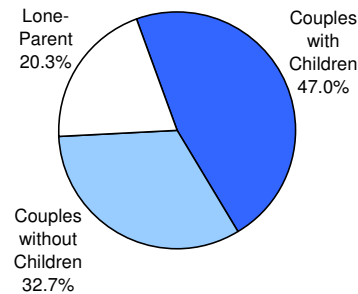

2006  
City of Toronto Community Council Profiles  
**Scarborough**

**FAMILIES**

**Families by Type**

Scarborough Community Council			City of Toronto		
	No.	%		No.	%
Couples with Children	87,350	51.5	Couples with Children	314,610	47.0
Couples without Children	46,640	27.5	Couples without Children	219,345	32.7
Lone-Parent	35,465	20.9	Lone-Parent	136,135	20.3
<b>Total</b>	<b>169,455</b>	<b>100.0</b>	<b>Total</b>	<b>670,090</b>	<b>100.0</b>

**Families by Type  
Scarborough CC - 2006**

**Families by Type  
City of Toronto - 2006**

**Families by Number of Children**

Scarborough Community Council			City of Toronto		
	No.	%		No.	%
<b>All Families</b>			<b>All Families</b>		
With Children	122,815	72.5	With Children	450,745	67.3
Without Children	46,640	27.5	Without Children	219,345	32.7
<b>Total</b>	<b>169,455</b>	<b>100.0</b>	<b>Total</b>	<b>670,090</b>	<b>100.0</b>
<b>Couples</b>	<b>No.</b>	<b>%</b>	<b>Couples</b>	<b>No.</b>	<b>%</b>
1 Child	34,230	39.2	1 Child	129,275	41.1
2 Children	36,255	41.5	2 Children	130,045	41.3
3+ Children	16,865	19.3	3+ Children	55,290	17.6
<b>Total</b>	<b>87,350</b>	<b>100.0</b>	<b>Total</b>	<b>314,610</b>	<b>100.0</b>
<b>Lone Parent</b>	<b>No.</b>	<b>%</b>	<b>Lone Parent</b>	<b>No.</b>	<b>%</b>
1 Child	21,215	59.8	1 Child	83,560	61.4
2 Children	10,030	28.3	2 Children	37,430	27.5
3+ Children	4,220	11.9	3+ Children	15,145	11.1
<b>Total</b>	<b>35,465</b>	<b>100.0</b>	<b>Total</b>	<b>136,135</b>	<b>100.0</b>
<b>Number of Children at Home by Age</b>	<b>No.</b>	<b>%</b>	<b>Number of Children at Home by Age</b>	<b>No.</b>	<b>%</b>
Under 6 years of age	41,770	19.1	Under 6 years of age	159,605	20.4
6 - 14 years	68,020	31.1	6 - 14 years	245,895	31.4
15 - 17 years	23,445	10.7	15 - 17 years	83,030	10.6
18 - 24 years	46,085	21.1	18 - 24 years	163,225	20.8
25 years and more	39,105	17.9	25 years and more	131,710	16.8
<b>Total</b>	<b>218,425</b>	<b>100.0</b>	<b>Total</b>	<b>783,465</b>	<b>100.0</b>