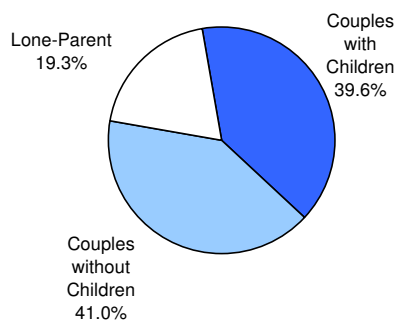

2006 City of Toronto Community Council Profiles Toronto & East York

FAMILIES

Families by Type

Toronto and East York Community Council			City of Toronto		
	No.	%		No.	%
Couples with Children	62,980	39.6	Couples with Children	314,610	47.0
Couples without Children	65,200	41.0	Couples without Children	219,345	32.7
Lone-Parent	30,685	19.3	Lone-Parent	136,135	20.3
Total	158,865	100.0	Total	670,090	100.0

**Families by Type
Toronto & East York CC - 2006**

**Families by Type
City of Toronto - 2006**

Families by Number of Children

Toronto and East York Community Council			City of Toronto		
	No.	%		No.	%
All Families			All Families		
With Children	93,665	59.0	With Children	450,745	67.3
Without Children	65,200	41.0	Without Children	219,345	32.7
Total	158,865	100.0	Total	670,090	100.0
Couples			Couples		
1 Child	28,130	44.7	1 Child	129,275	41.1
2 Children	25,440	40.4	2 Children	130,045	41.3
3+ Children	9,410	14.9	3+ Children	55,290	17.6
Total	62,980	100.0	Total	314,610	100.0
Lone Parent			Lone Parent		
1 Child	20,385	66.4	1 Child	83,560	61.4
2 Children	7,760	25.3	2 Children	37,430	27.5
3+ Children	2,540	8.3	3+ Children	15,145	11.1
Total	30,685	100.0	Total	136,135	100.0
Number of Children at Home by Age			Number of Children at Home by Age		
Under 6 years of age	35,950	23.3	Under 6 years of age	159,605	20.4
6 - 14 years	47,435	30.7	6 - 14 years	245,895	31.4
15 - 17 years	15,670	10.1	15 - 17 years	83,030	10.6
18 - 24 years	30,635	19.8	18 - 24 years	163,225	20.8
25 years and more	24,725	16.0	25 years and more	131,710	16.8
Total	154,415	100.0	Total	783,465	100.0