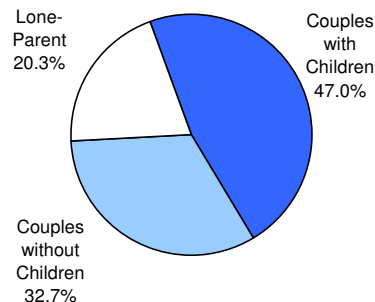

2006 City of Toronto Community Council Profiles Toronto & East York

FAMILIES

Families by Type

Toronto and East York Community Council			City of Toronto		
	No.	%		No.	%
Couples with Children	62,980	39.6	Couples with Children	314,610	47.0
Couples without Children	65,200	41.0	Couples without Children	219,345	32.7
Lone-Parent	30,685	19.3	Lone-Parent	136,135	20.3
Total	158,865	100.0	Total	670,090	100.0

**Families by Type
Toronto & East York CC - 2006**

**Families by Type
City of Toronto - 2006**

Families by Number of Children

Toronto and East York Community Council			City of Toronto		
	No.	%		No.	%
All Families			All Families		
With Children	93,665	59.0	With Children	450,745	67.3
Without Children	65,200	41.0	Without Children	219,345	32.7
Total	158,865	100.0	Total	670,090	100.0
Couples			Couples		
1 Child	28,130	44.7	1 Child	129,275	41.1
2 Children	25,440	40.4	2 Children	130,045	41.3
3+ Children	9,410	14.9	3+ Children	55,290	17.6
Total	62,980	100.0	Total	314,610	100.0
Lone Parent			Lone Parent		
1 Child	20,385	66.4	1 Child	83,560	61.4
2 Children	7,760	25.3	2 Children	37,430	27.5
3+ Children	2,540	8.3	3+ Children	15,145	11.1
Total	30,685	100.0	Total	136,135	100.0
Number of Children at Home by Age			Number of Children at Home by Age		
Under 6 years of age	35,950	23.3	Under 6 years of age	159,605	20.4
6 - 14 years	47,435	30.7	6 - 14 years	245,895	31.4
15 - 17 years	15,670	10.1	15 - 17 years	83,030	10.6
18 - 24 years	30,635	19.8	18 - 24 years	163,225	20.8
25 years and more	24,725	16.0	25 years and more	131,710	16.8
Total	154,415	100.0	Total	783,465	100.0