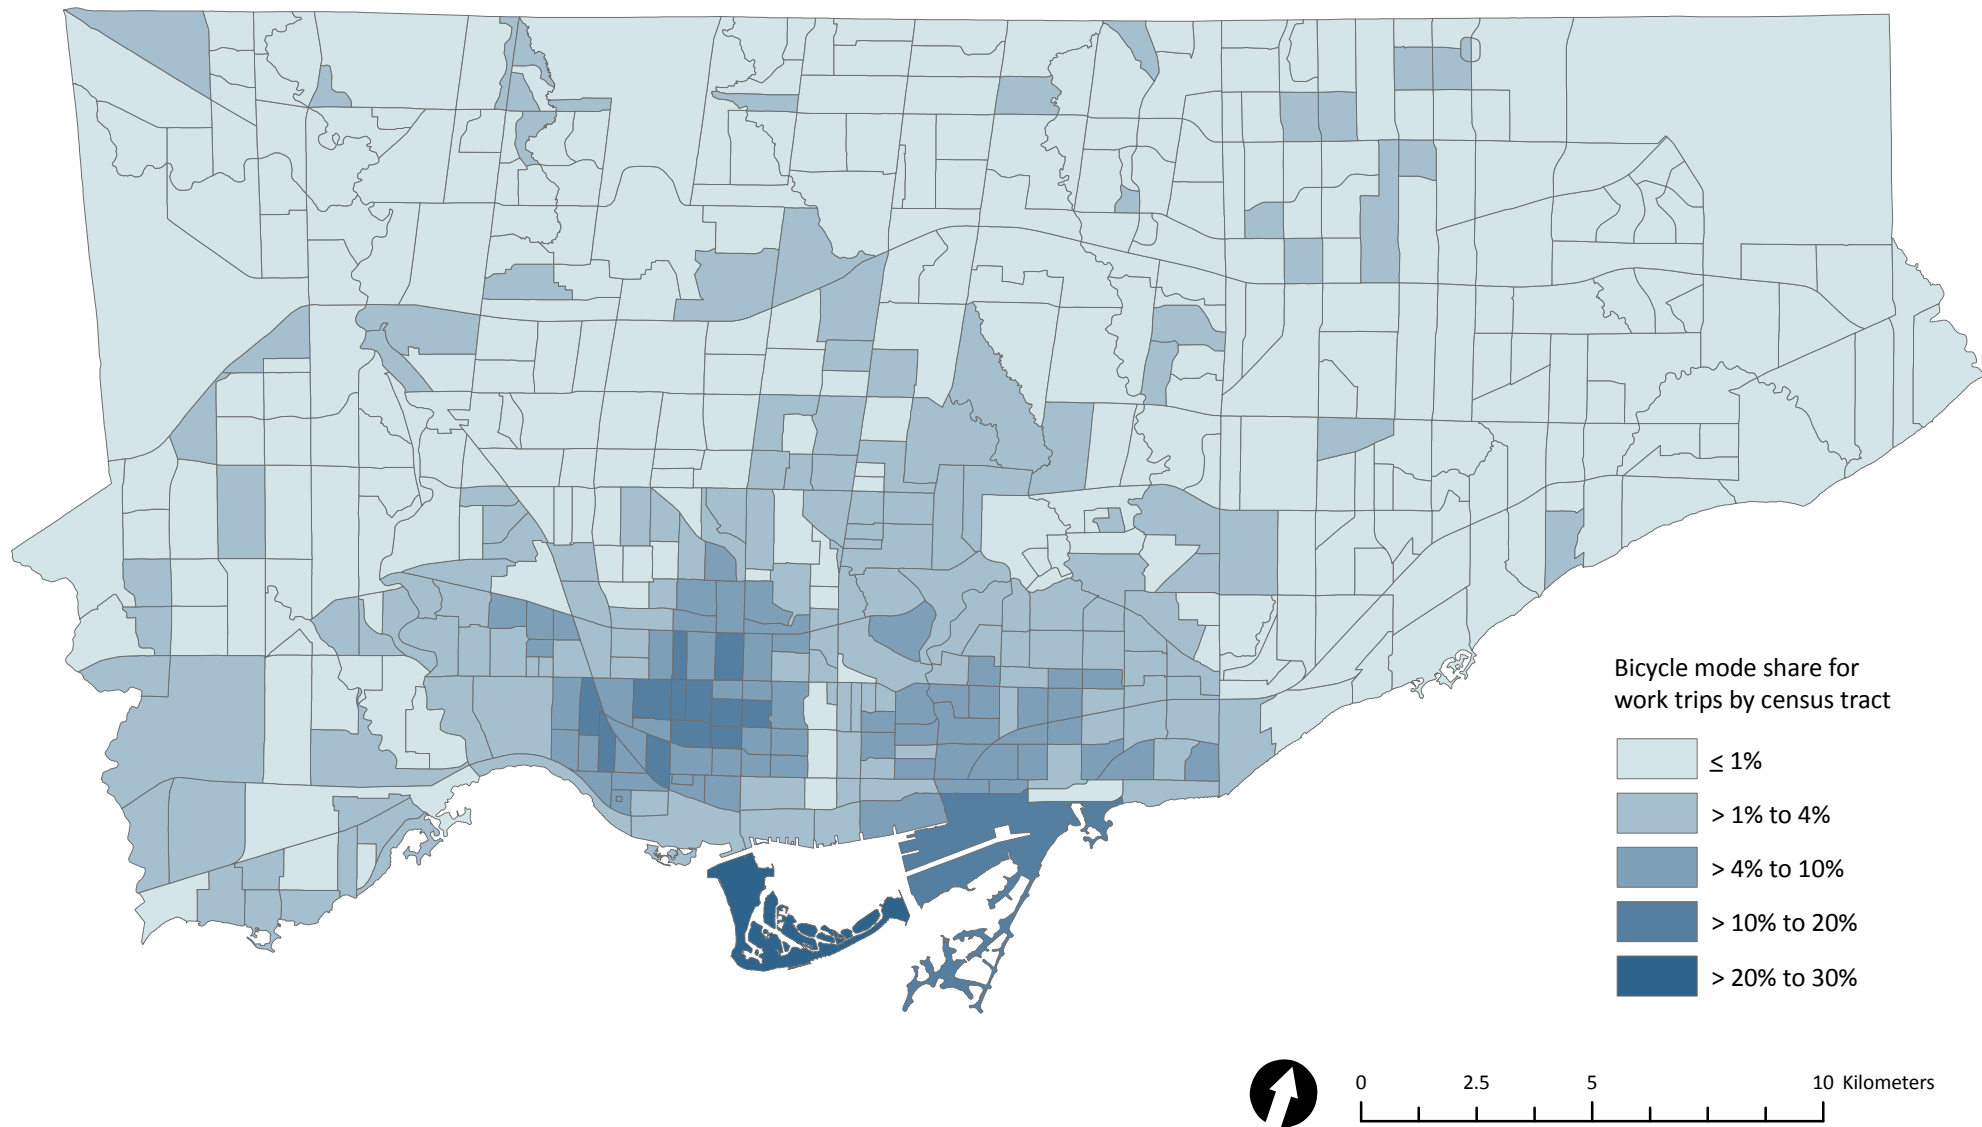

Bicycle mode share for work trips in Toronto, 2006

Data Source: Statistics Canada. 2008. Employed labour force (1) by mode of transportation, for Toronto census tracts - 20% sample data. Place of Work, 2006 Census. Ottawa. Released April 2, 2008.