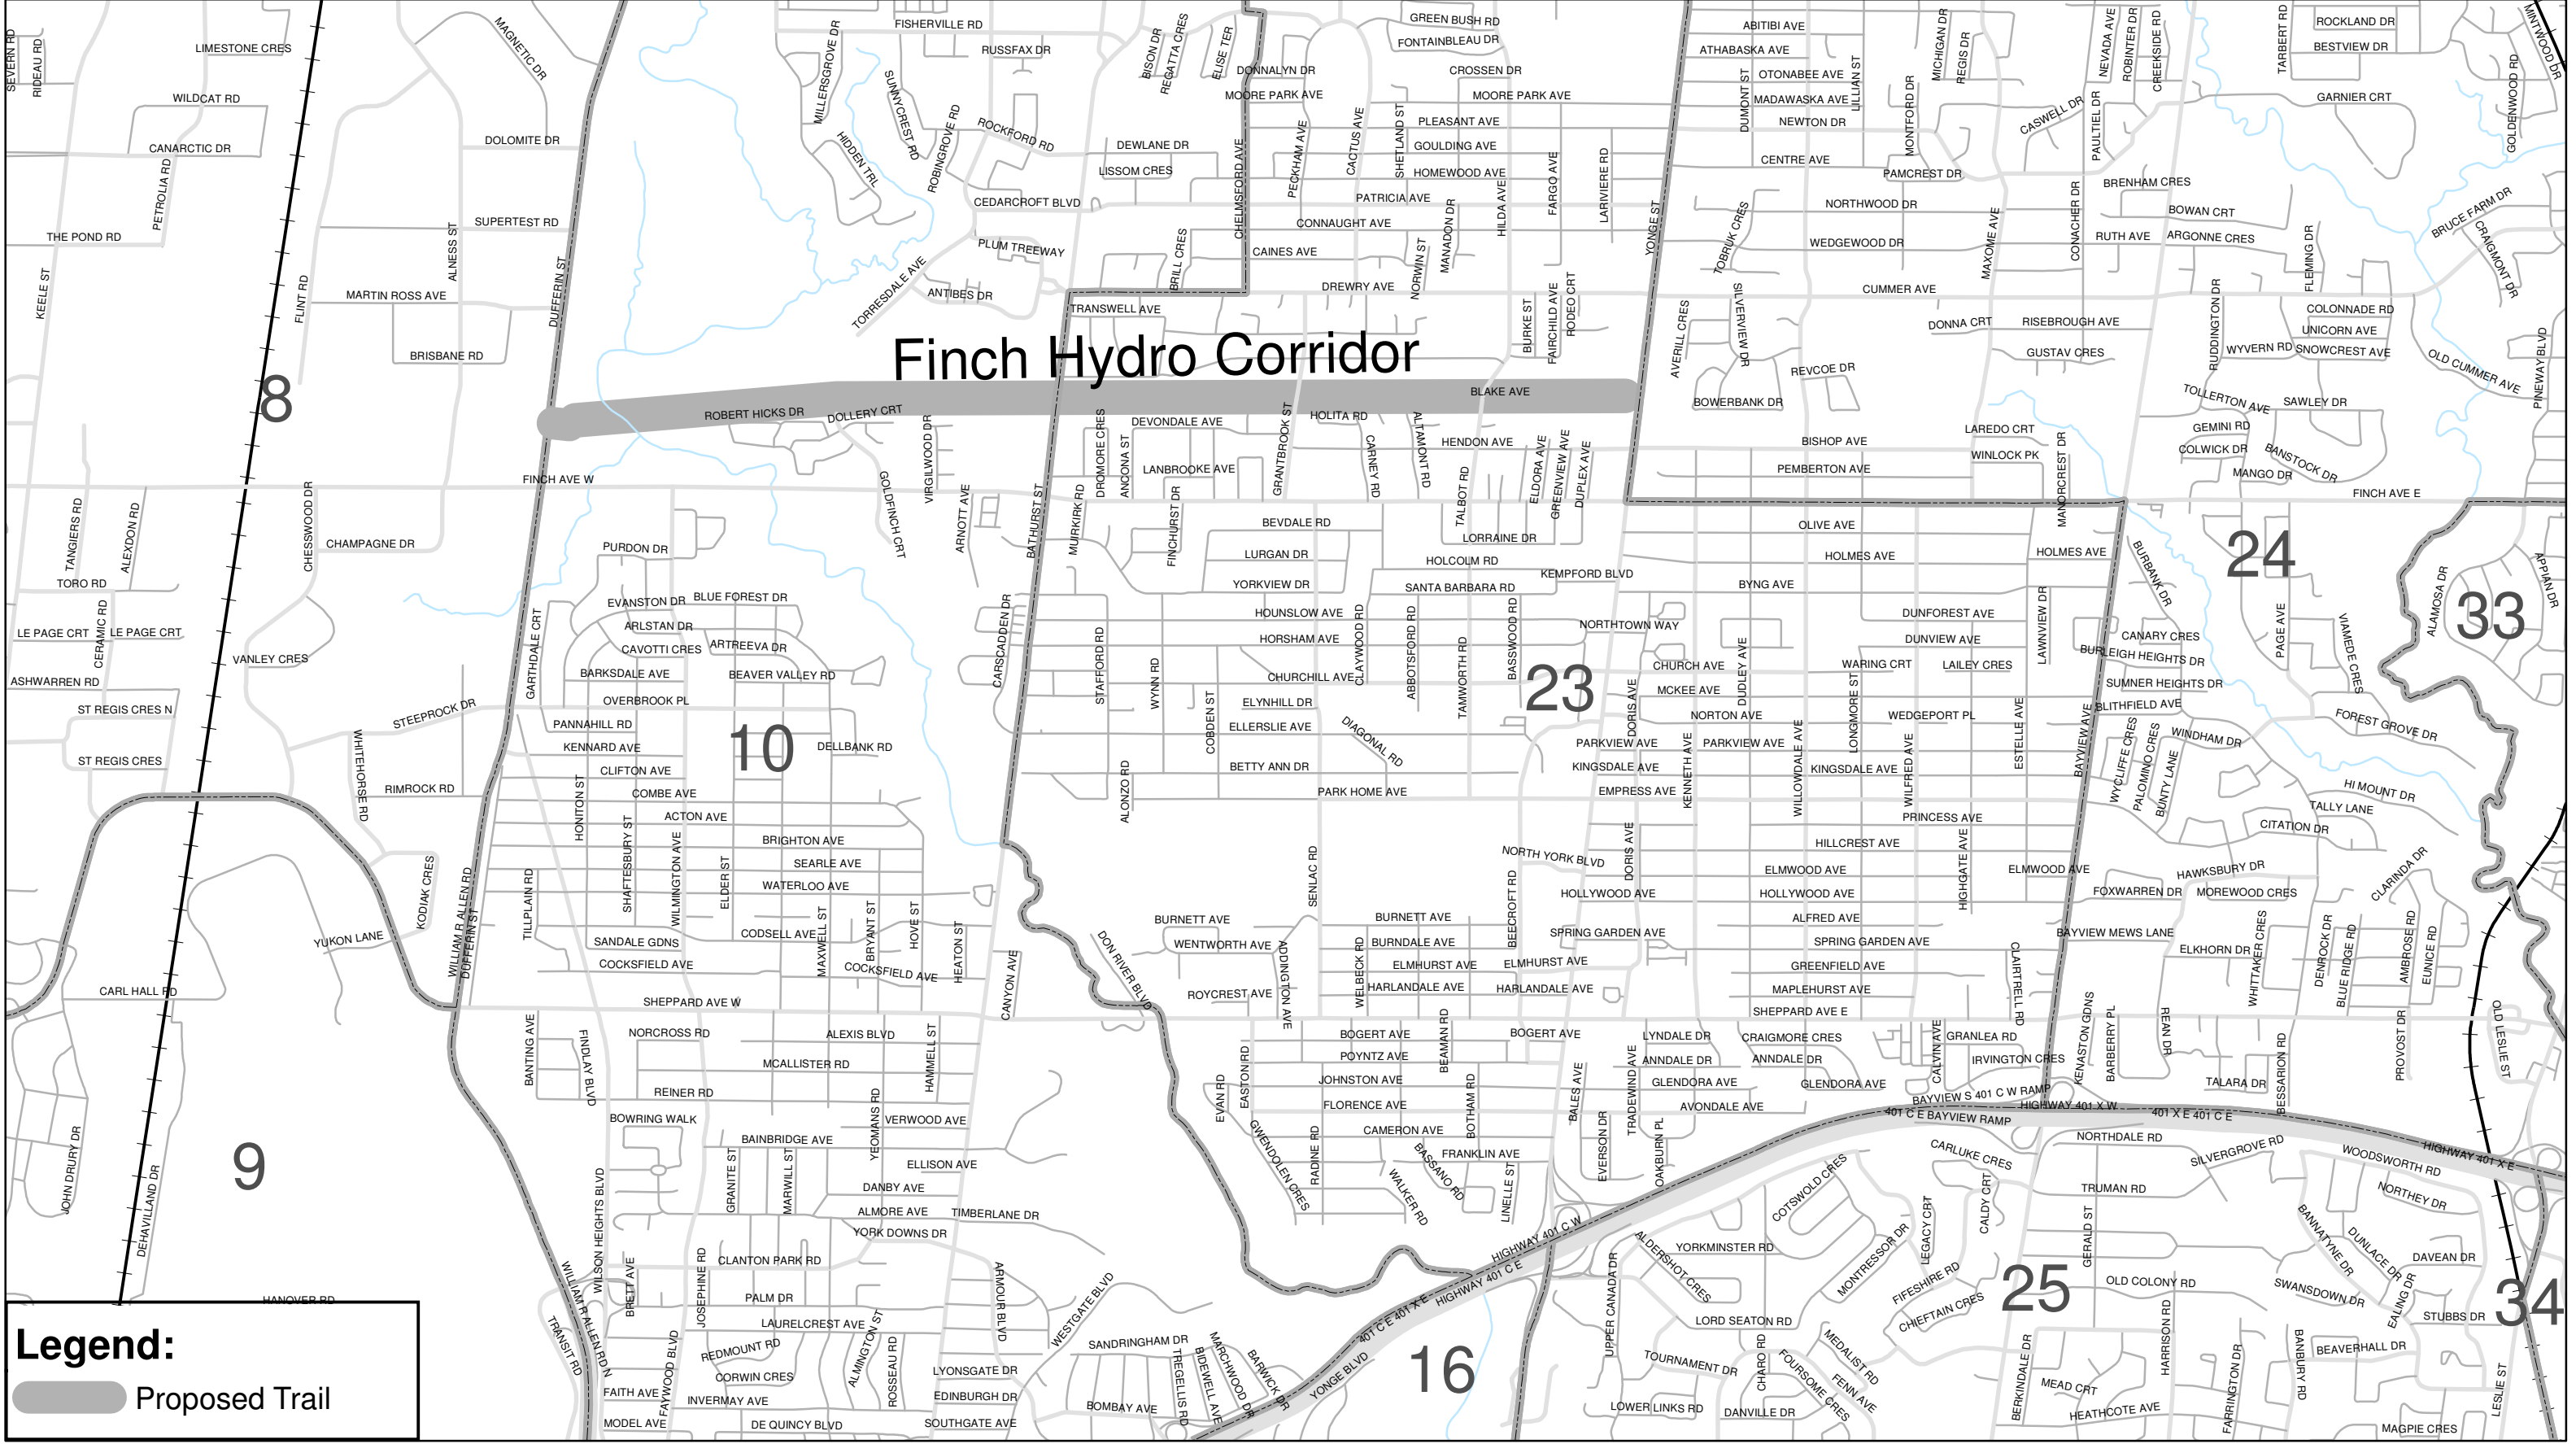

# RInC Funded Trail Project 6

## Finch Hydro Corridor (Dufferin to Yonge) 4.2km

**Legend:**

 Proposed Trail