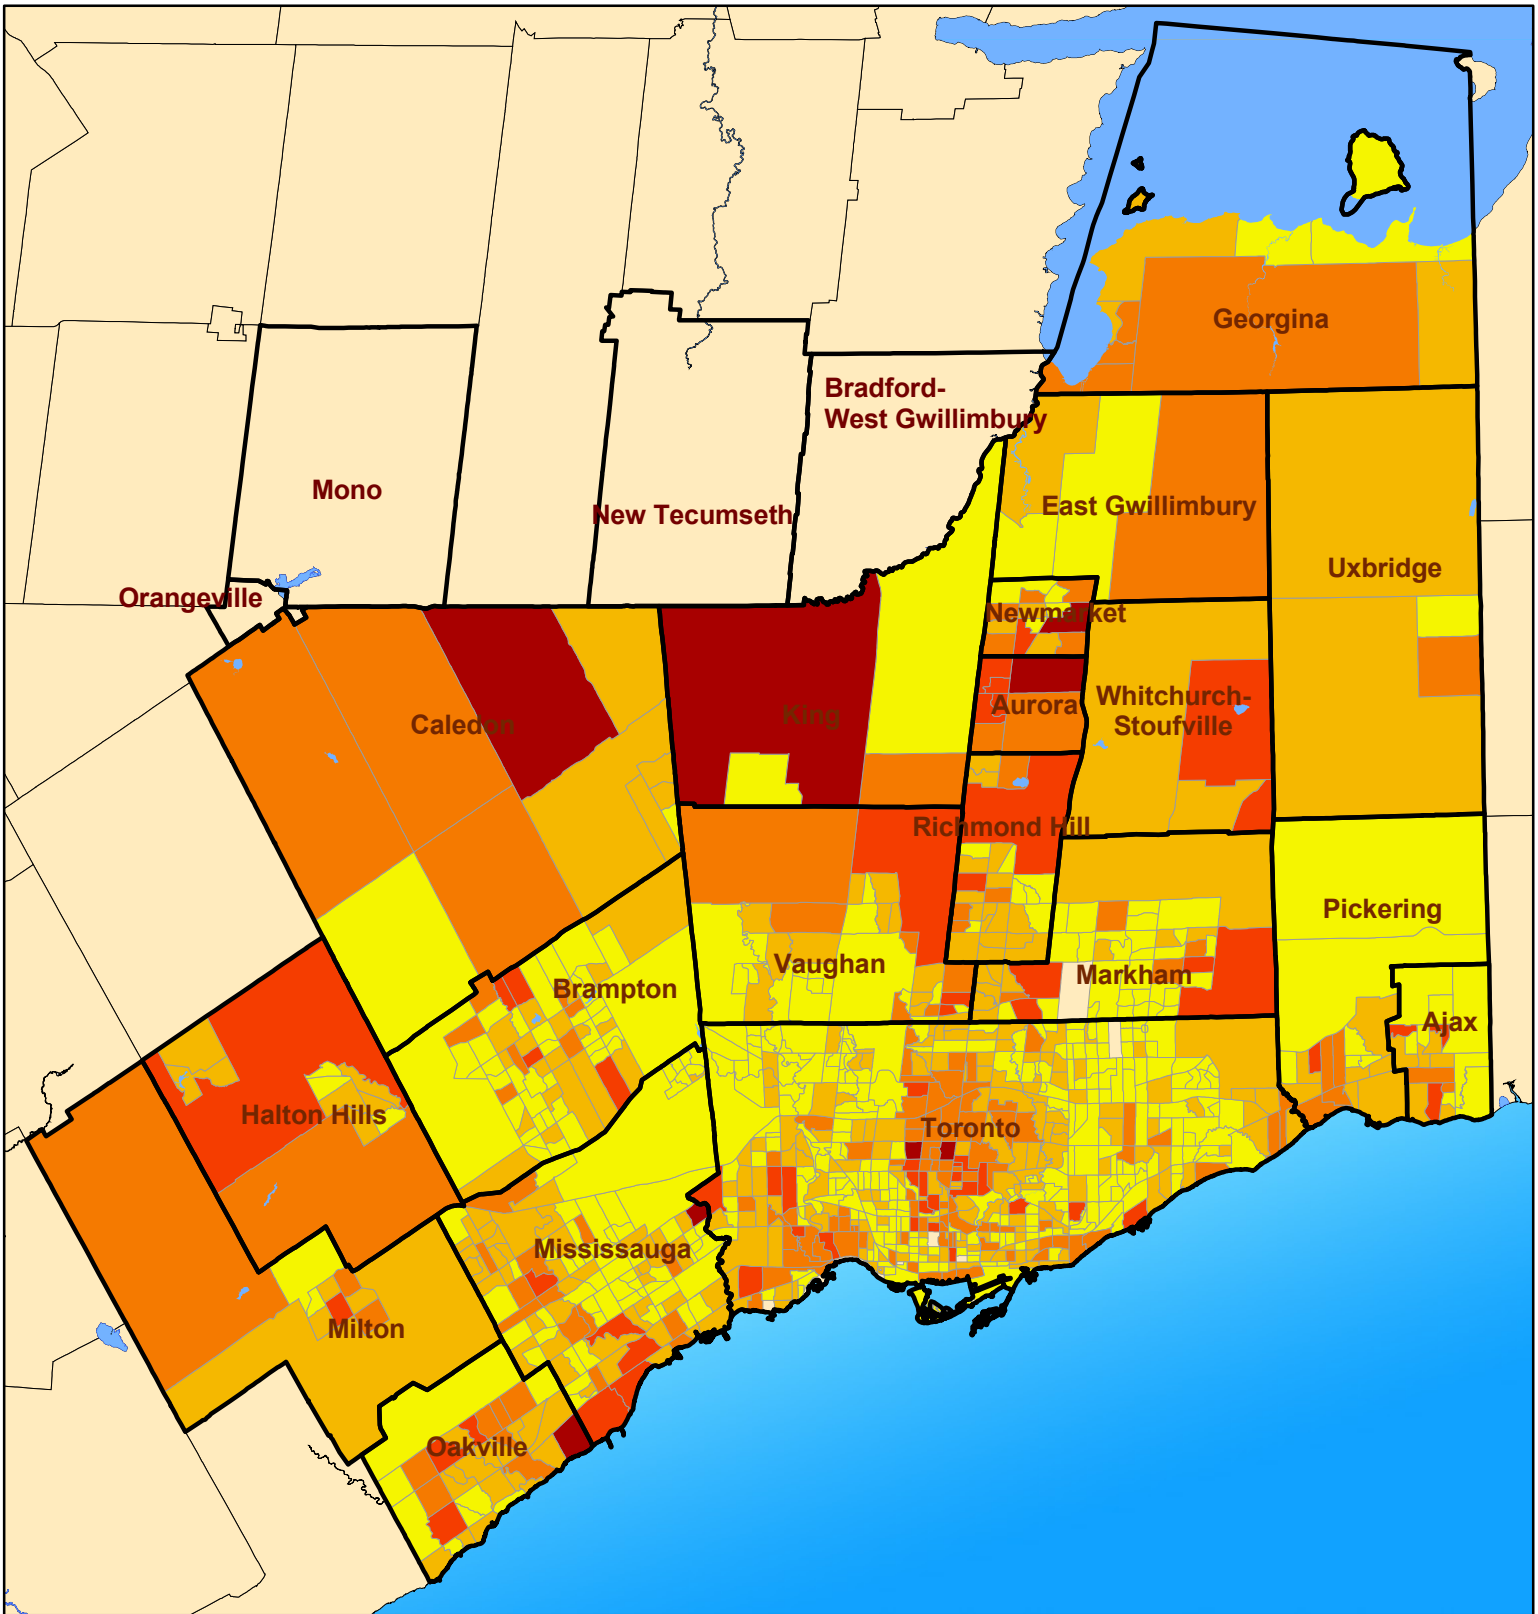

Toronto CMA Austrian Ethnic Origin 2006

Legend

Ethnic Origin - Austrian	 Municipal boundary
 0 - 15	 Water body
 16 - 40	
 41 - 75	
 76 - 135	
 136 - 205	

Source: Statistics Canada, Census 2006;
 Social Policy Analysis & Research
 Copyright 2008 City of Toronto. All Rights Reserved.
 Publication Date: May 2008
 Contact: spar@toronto.ca

Notes: CMA is Census Metropolitan Area. Data is by Census Tract. Ethnic Origins reflect Total Responses (Single and Multiple Responses combined) and therefore will not add up to 100%. See the Census Dictionary for full definition. N.I.E. = not included elsewhere.