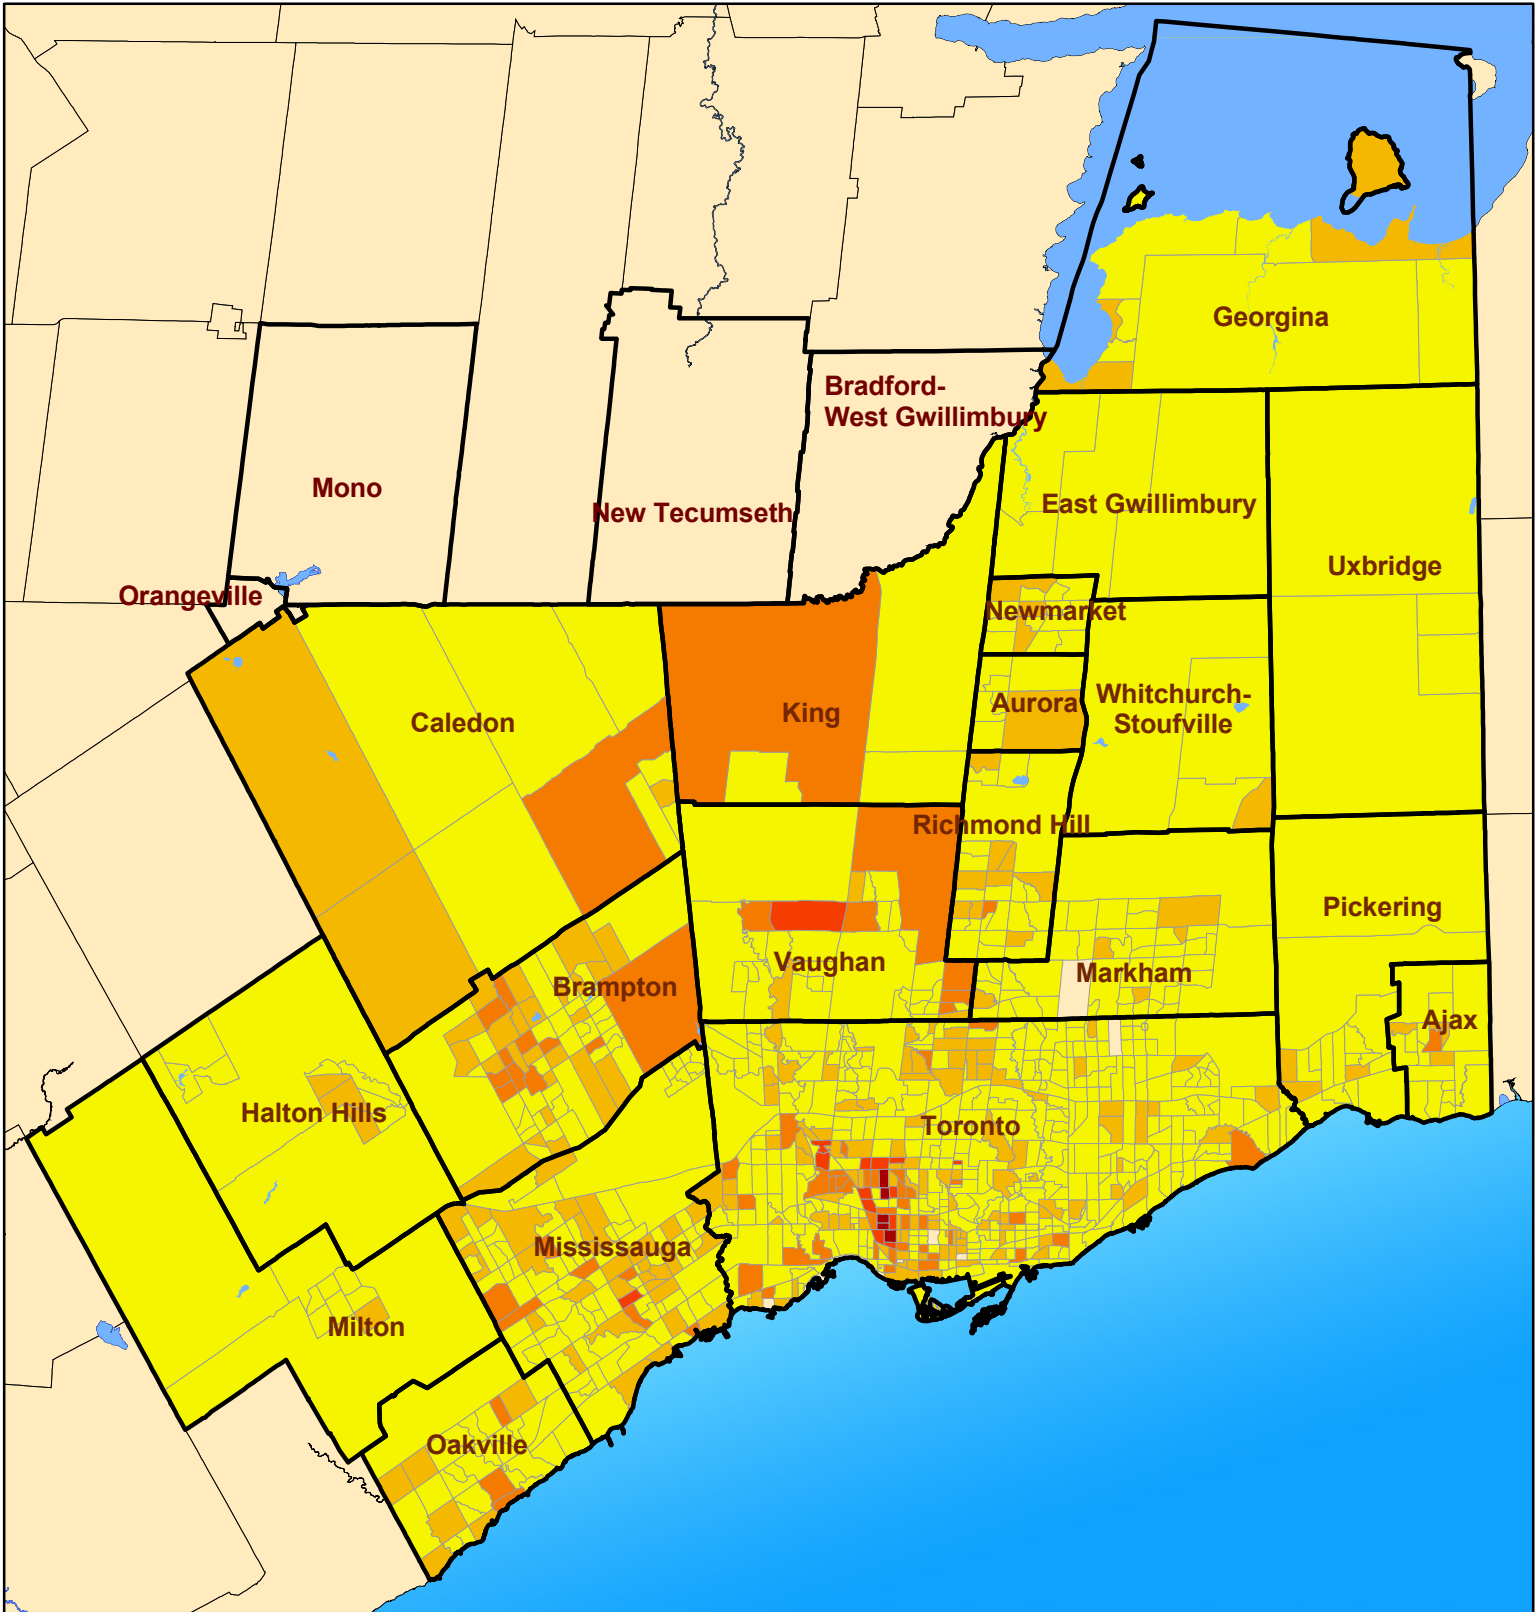

Toronto CMA Brazilian Ethnic Origin 2006

Legend

Source: Statistics Canada, Census 2006;
 Social Policy Analysis & Research
 Copyright 2008 City of Toronto. All Rights Reserved.
 Publication Date: May 2008
 Contact: spar@toronto.ca

Notes: CMA is Census Metropolitan Area. Data is by Census Tract. Ethnic Origins reflect Total Responses (Single and Multiple Responses combined) and therefore will not add up to 100%. See the Census Dictionary for full definition. N.I.E. = not included elsewhere.