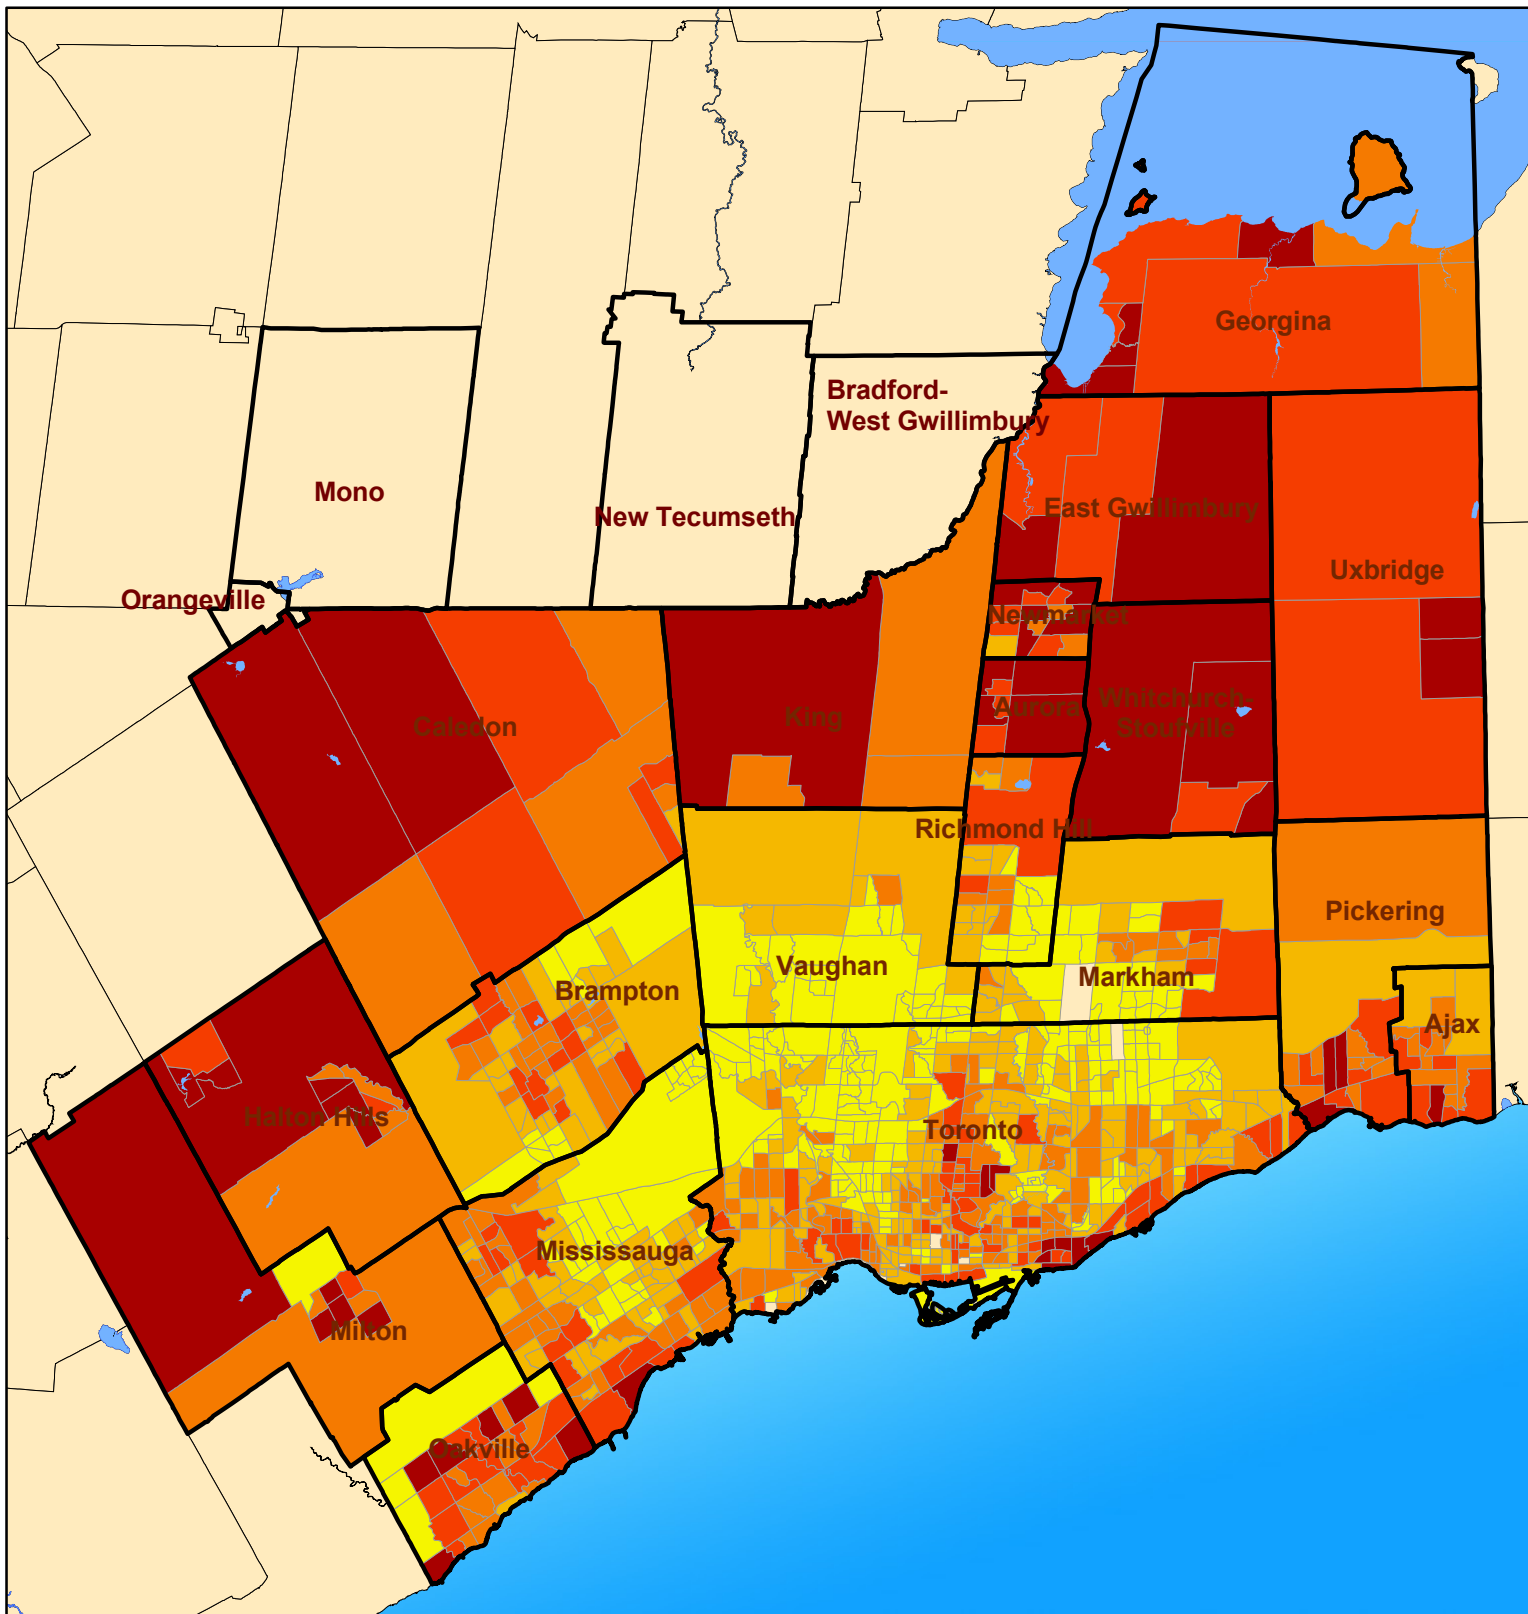

# Toronto CMA British Isles Ethnic Origin 2006

## Legend

Ethnic Origin - British Isles	 Municipal boundary
 25 - 665	 Water body
 666 - 1,300	
 1,301 - 2,090	
 2,091 - 3,140	
 3,141 - 5,620	

Source: Statistics Canada, Census 2006;  
 Social Policy Analysis & Research  
 Copyright 2008 City of Toronto. All Rights Reserved.  
 Publication Date: May 2008  
 Contact: [spar@toronto.ca](mailto:spar@toronto.ca)

Notes: CMA is Census Metropolitan Area. Data is by Census Tract.  
 Ethnic Origins reflect Total Responses (Single and Multiple Responses combined) and therefore will not add up to 100%.  
 See the Census Dictionary for full definition.