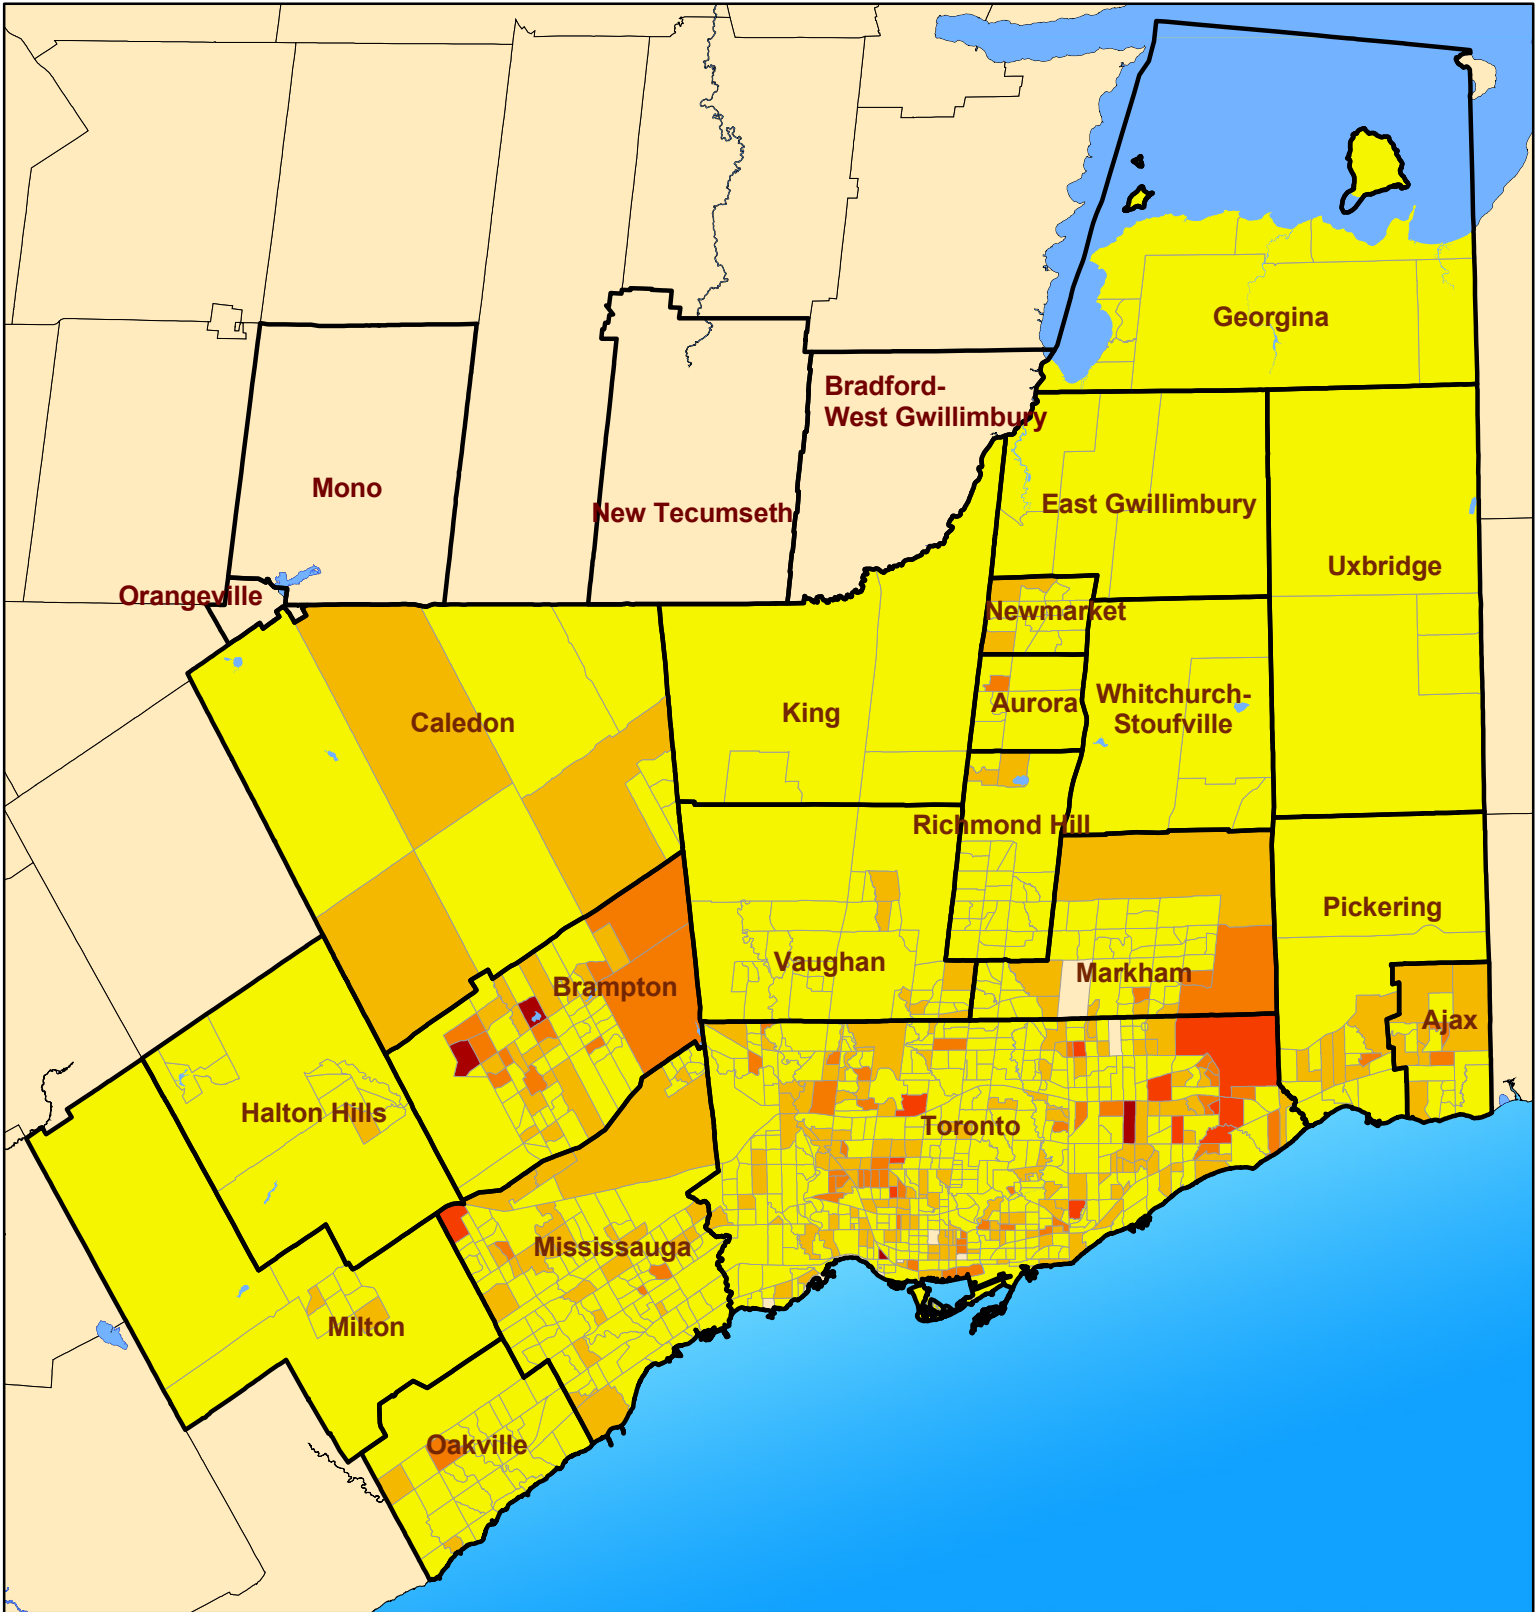

Toronto CMA Caribbean, n.i.e. Ethnic Origin 2006

Legend

Source: Statistics Canada, Census 2006;
 Social Policy Analysis & Research
 Copyright 2008 City of Toronto. All Rights Reserved.
 Publication Date: May 2008
 Contact: spar@toronto.ca

Notes: CMA is Census Metropolitan Area. Data is by Census Tract. Ethnic Origins reflect Total Responses (Single and Multiple Responses combined) and therefore will not add up to 100%. See the Census Dictionary for full definition. N.I.E. = not included elsewhere.