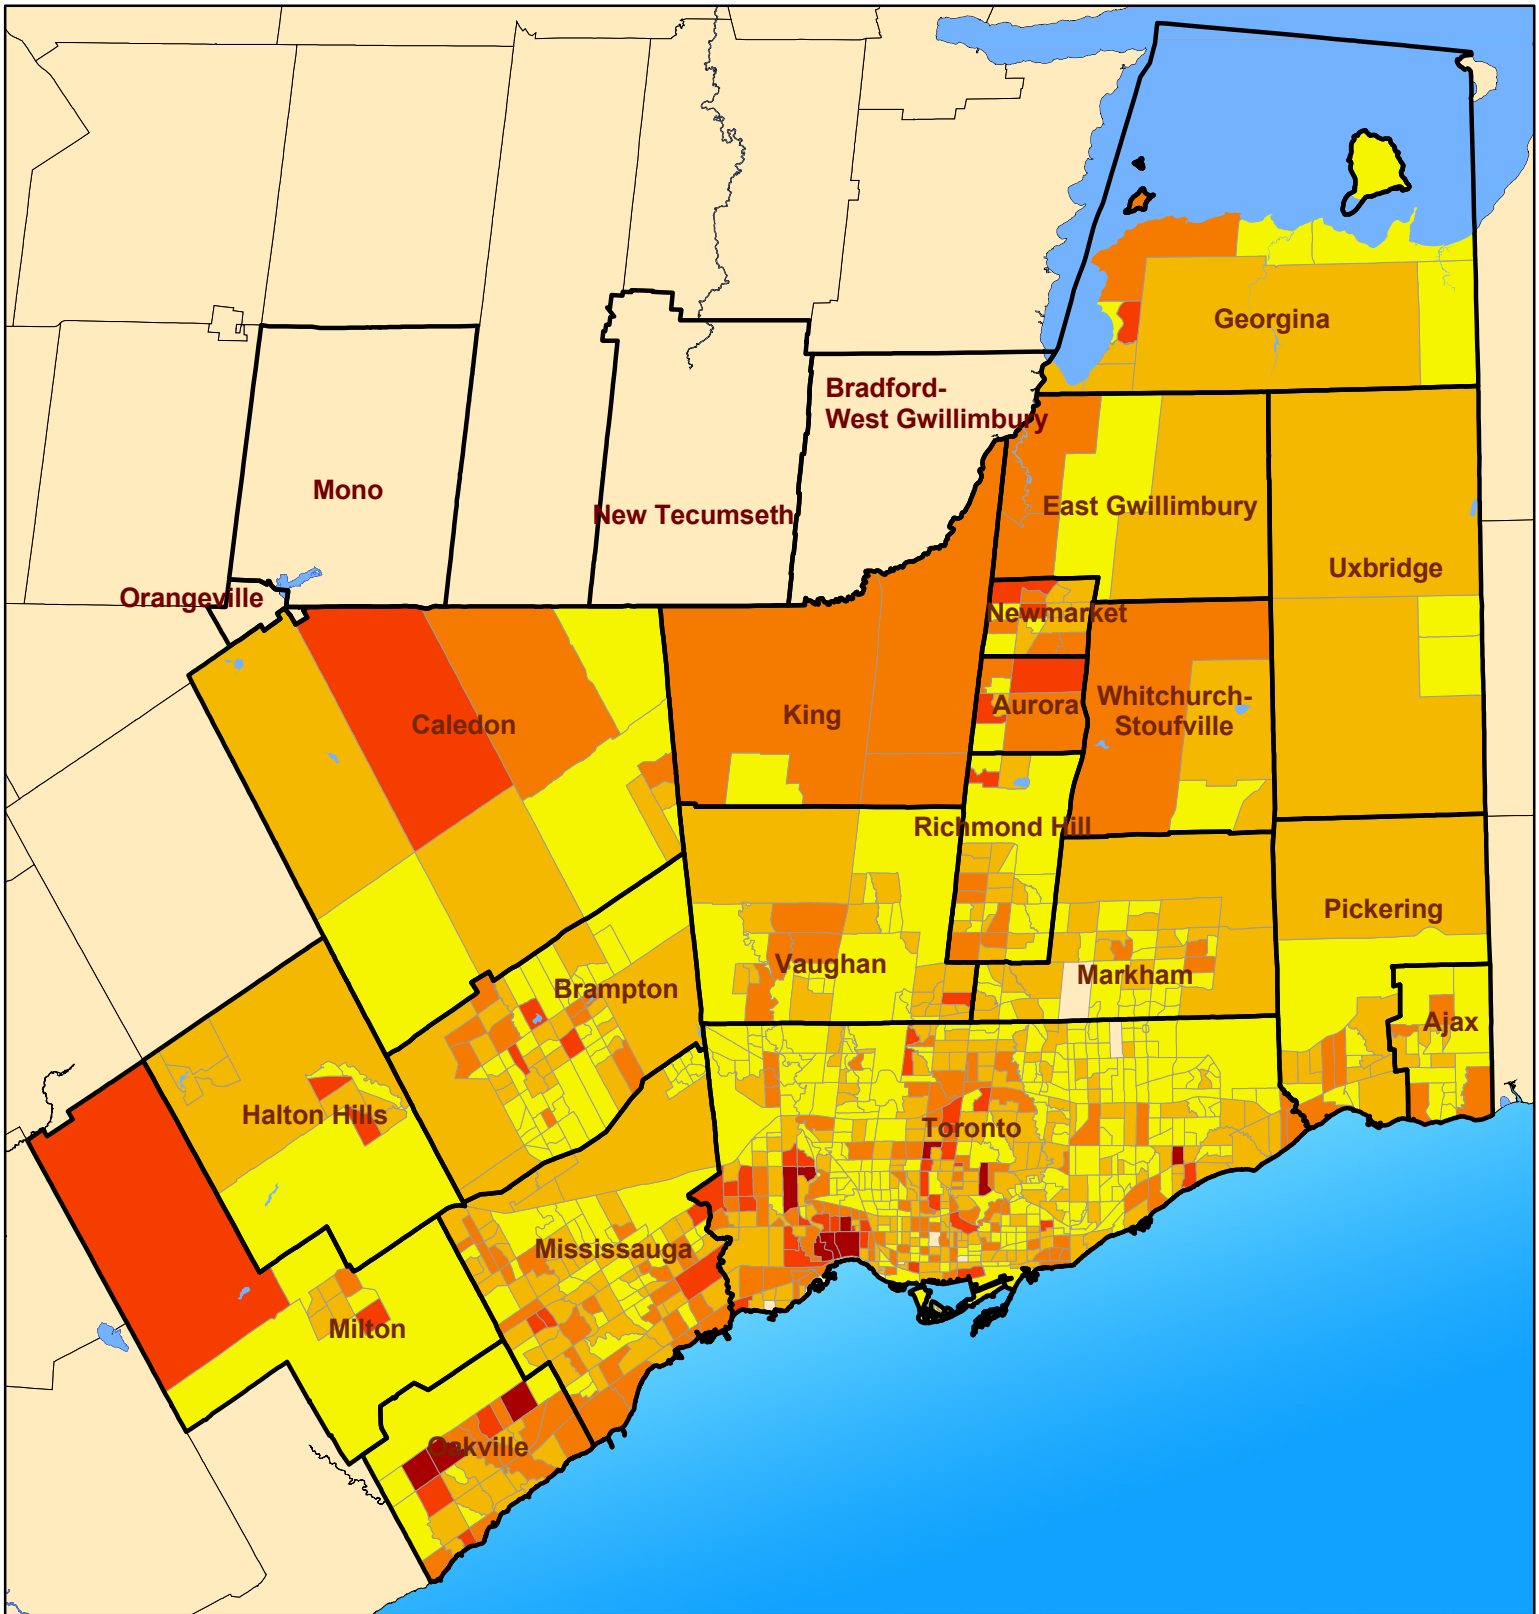

Toronto CMA Czech & Slovak Ethnic Origin 2006

Legend

Source: Statistics Canada, Census 2006;
 Social Policy Analysis & Research
 Copyright 2008 City of Toronto. All Rights Reserved.
 Publication Date: May 2008
 Contact: spar@toronto.ca

Notes: CMA is Census Metropolitan Area. Data is by Census Tract. Ethnic Origins reflect Total Responses (Single and Multiple Responses combined) and therefore will not add up to 100%. See the Census Dictionary for full definition. N.I.E. = not included elsewhere.