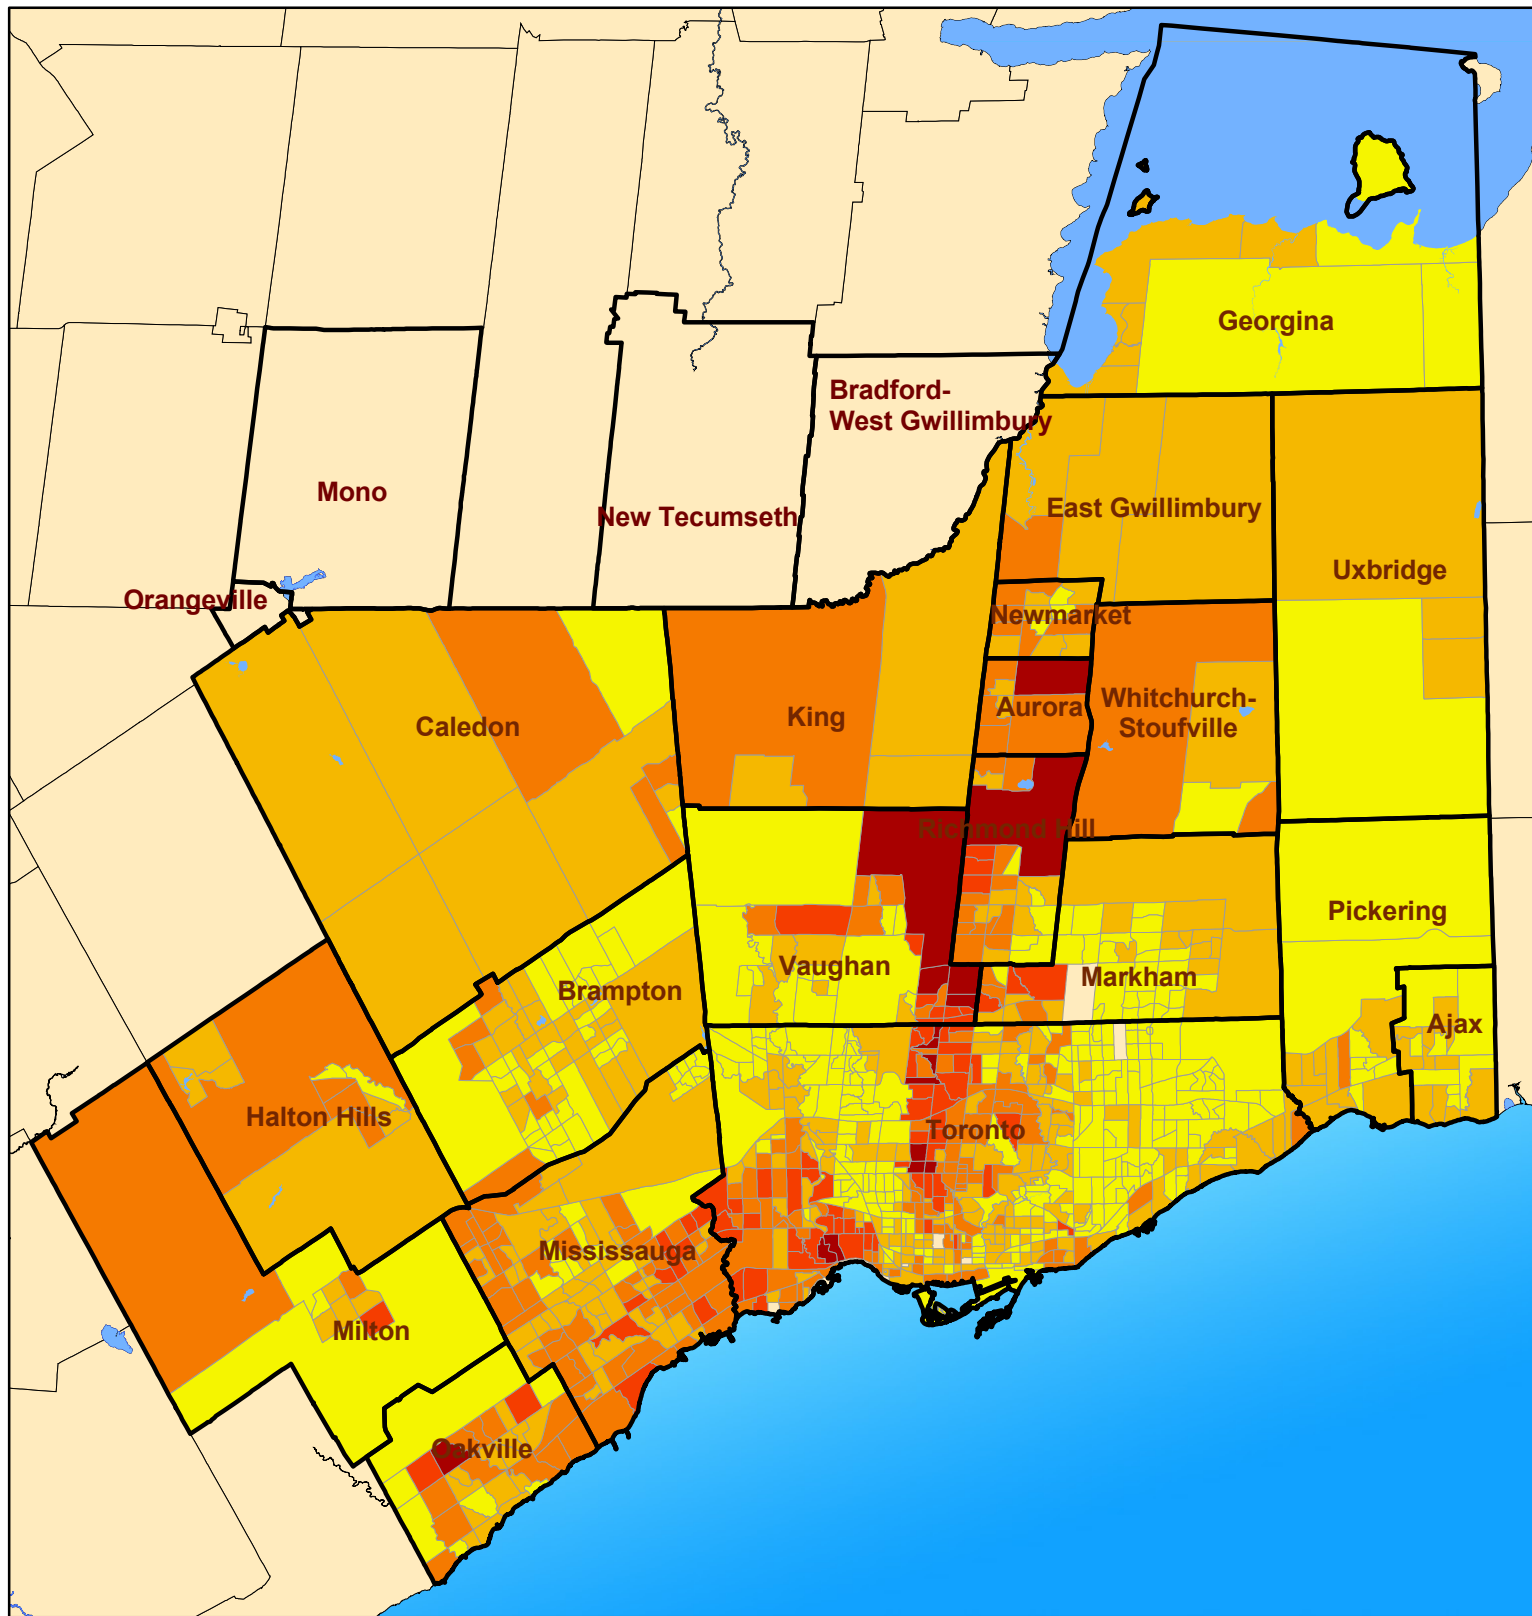

Toronto CMA Eastern European Ethnic Origin 2006

Legend

Ethnic Origin - E. European	Municipal boundary
0 - 290	Water body
291 - 600	
601 - 1,035	
1,036 - 1,775	
1,776 - 4,090	

Source: Statistics Canada, Census 2006;
 Social Policy Analysis & Research
 Copyright 2008 City of Toronto. All Rights Reserved.
 Publication Date: May 2008
 Contact: spar@toronto.ca

Notes: CMA is Census Metropolitan Area. Data is by Census Tract. Ethnic Origins reflect Total Responses (Single and Multiple Responses combined) and therefore will not add up to 100%. See the Census Dictionary for full definition. N.I.E. = not included elsewhere.