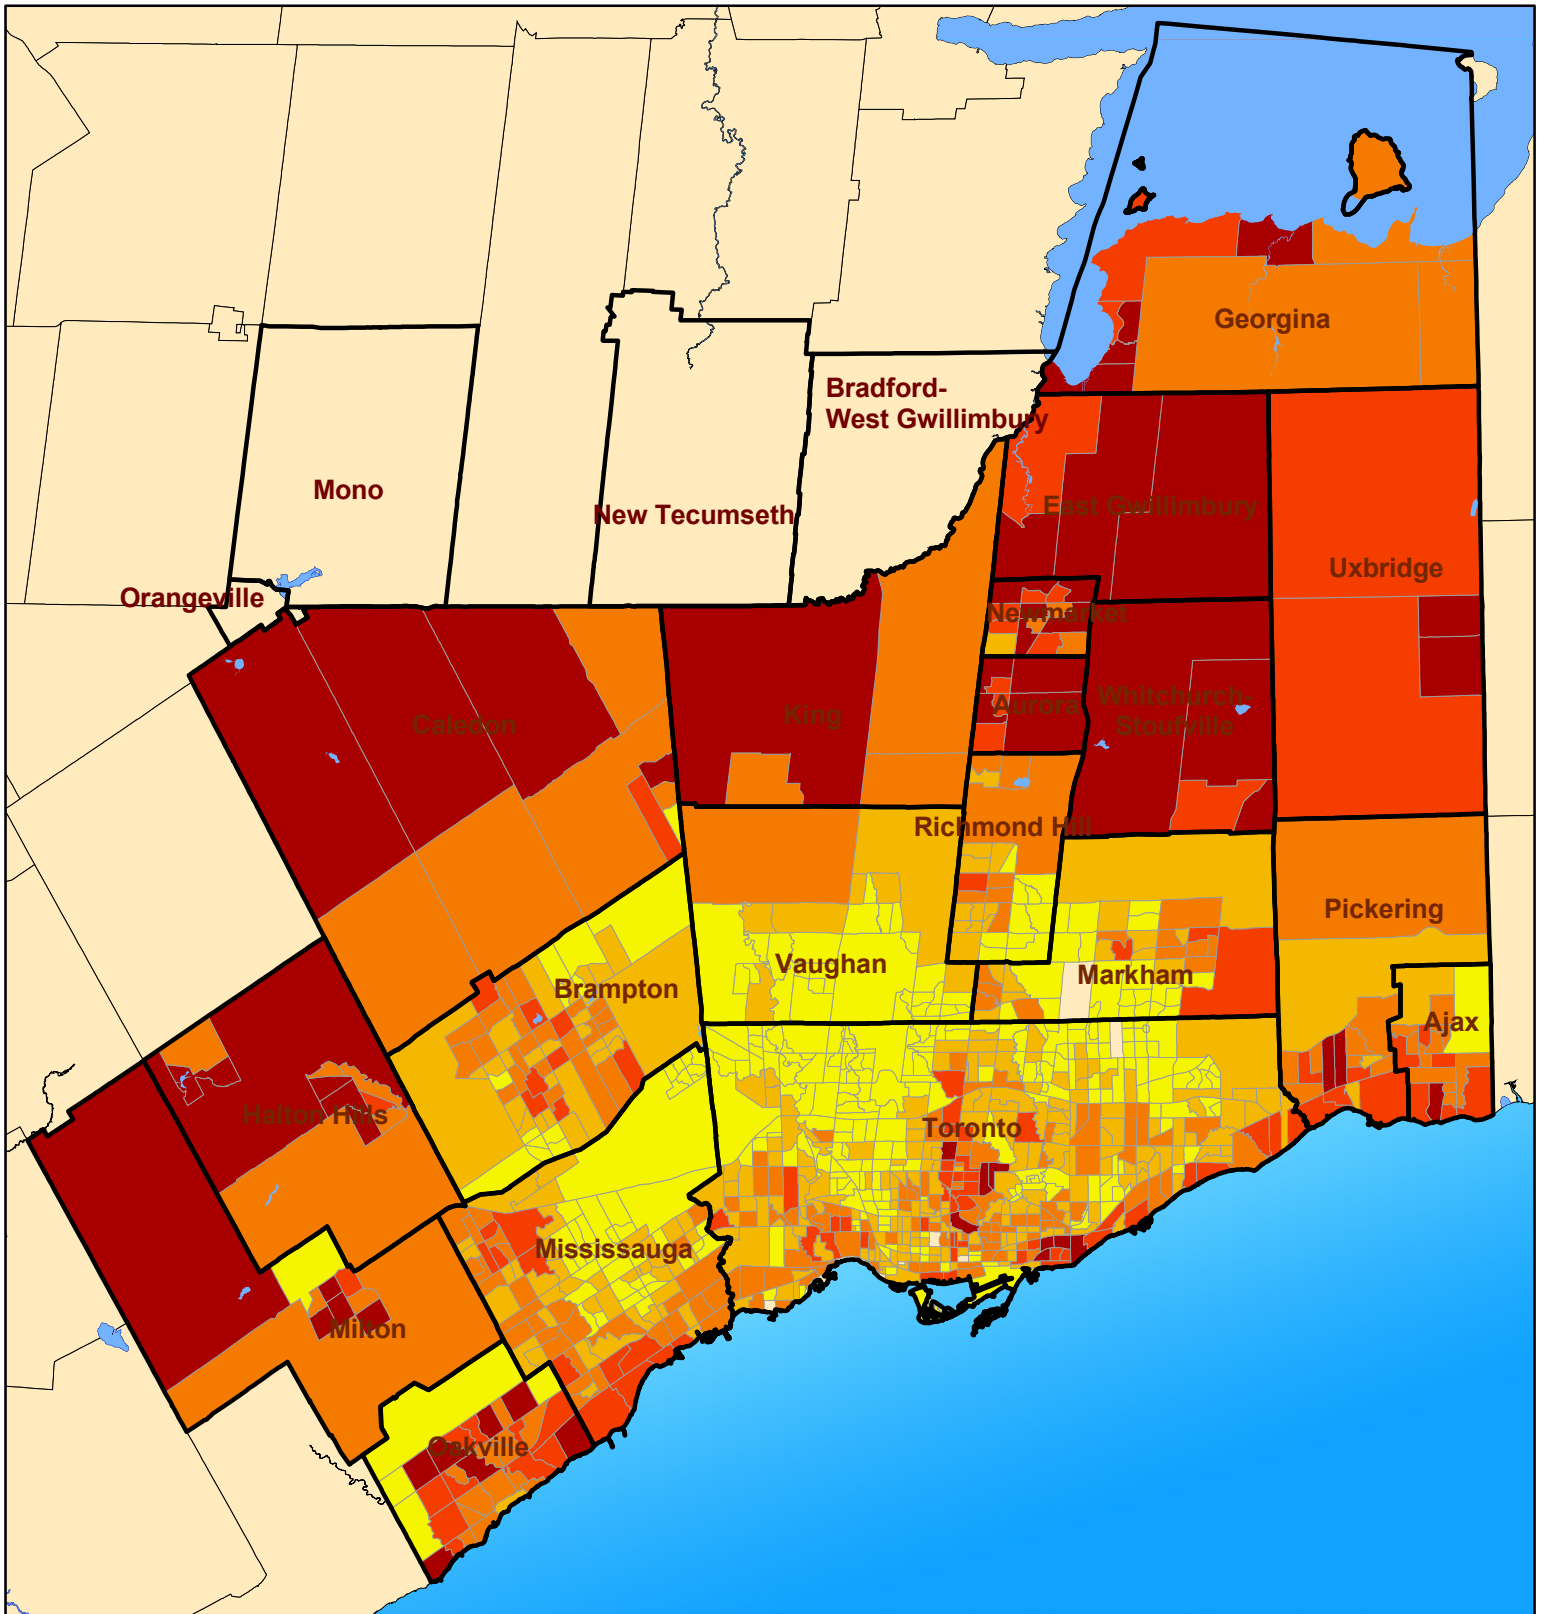

Toronto CMA English Ethnic Origin 2006

Legend

Ethnic Origin - English	 Municipal boundary
 0 - 415	 Water body
 416 - 825	
 826 - 1,315	
 1,316 - 1,980	
 1,981 - 3,450	

Source: Statistics Canada, Census 2006;
 Social Policy Analysis & Research
 Copyright 2008 City of Toronto. All Rights Reserved.
 Publication Date: May 2008
 Contact: spar@toronto.ca

Notes: CMA is Census Metropolitan Area. Data is by Census Tract.
 Ethnic Origins reflect Total Responses (Single and Multiple Responses combined) and therefore will not add up to 100%.
 See the Census Dictionary for full definition.