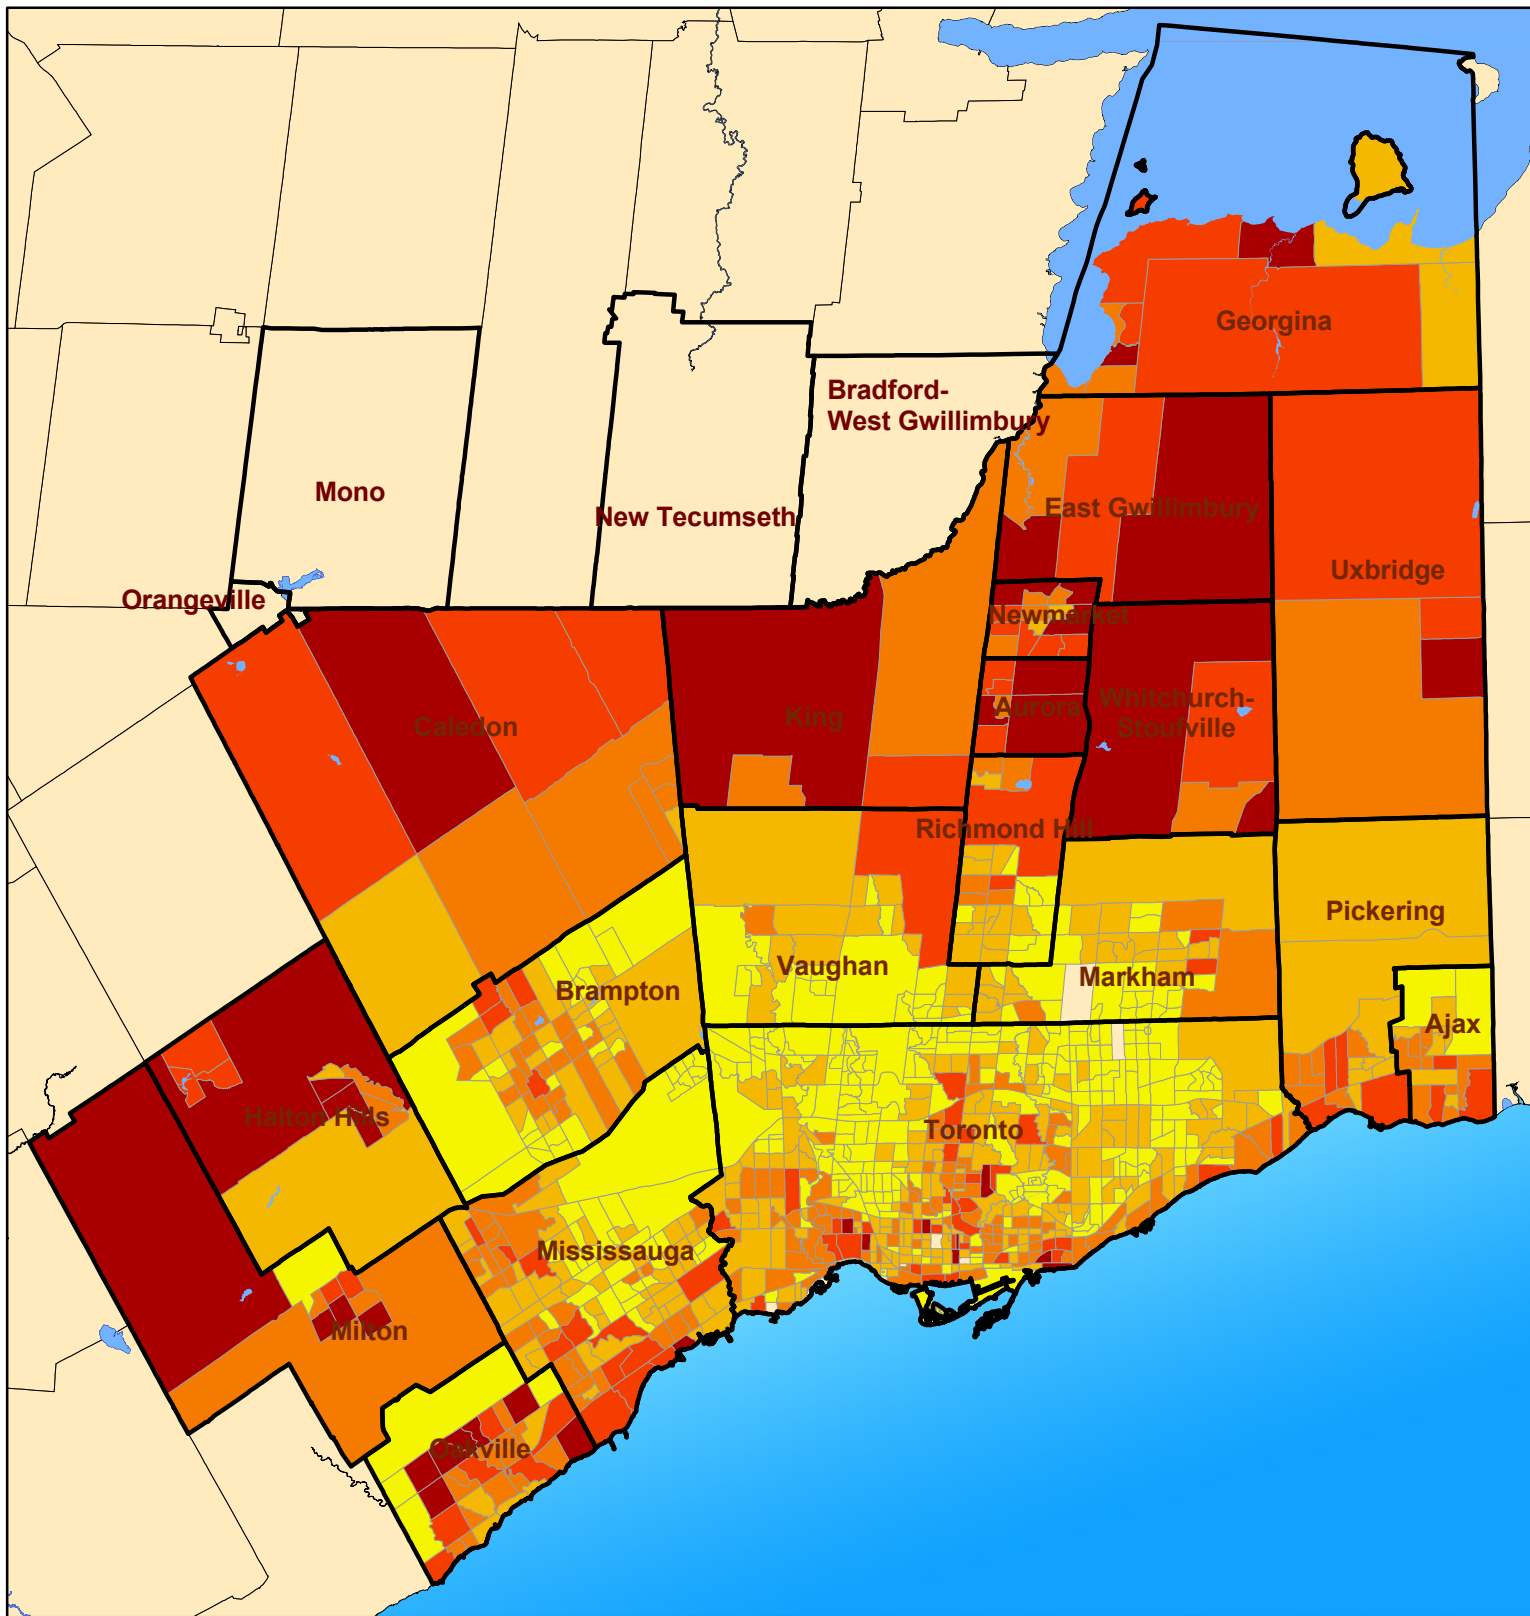

Toronto CMA German Ethnic Origin 2006

Legend

Ethnic Origin - German	 Municipal boundary
 0 - 150	 Water body
 151 - 295	
 296 - 465	
 466 - 670	
 671 - 1,150	

Source: Statistics Canada, Census 2006;
 Social Policy Analysis & Research
 Copyright 2008 City of Toronto. All Rights Reserved.
 Publication Date: May 2008
 Contact: spar@toronto.ca

Notes: CMA is Census Metropolitan Area. Data is by Census Tract. Ethnic Origins reflect Total Responses (Single and Multiple Responses combined) and therefore will not add up to 100%. See the Census Dictionary for full definition. N.I.E. = not included elsewhere.