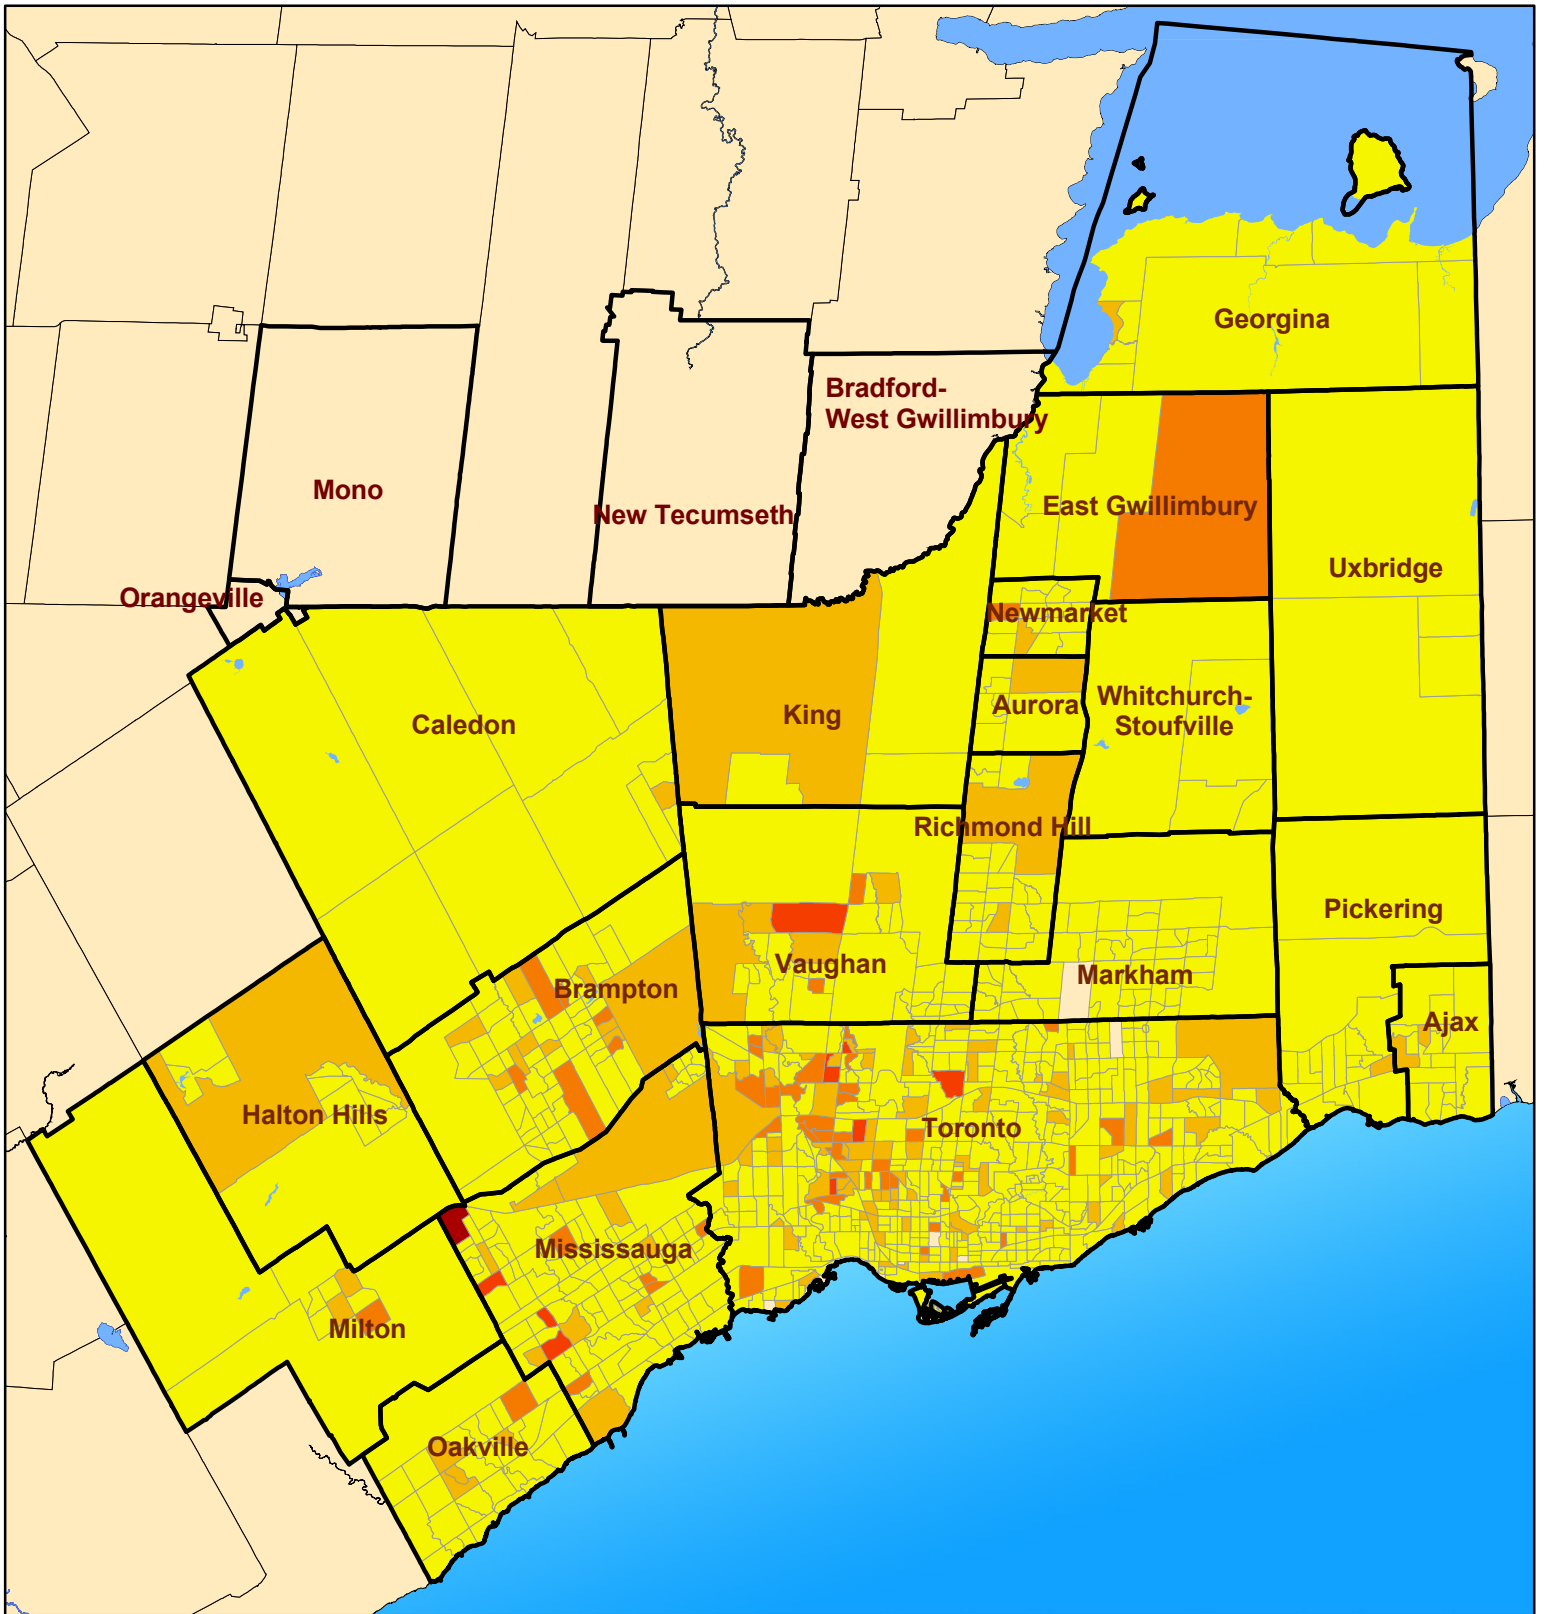

# Toronto CMA Guatemalan Ethnic Origin 2006

Notes: CMA is Census Metropolitan Area. Data is by Census Tract. Ethnic Origins reflect Total Responses (Single and Multiple Responses combined) and therefore will not add up to 100%. See the Census Dictionary for full definition. N.I.E. = not included elsewhere.