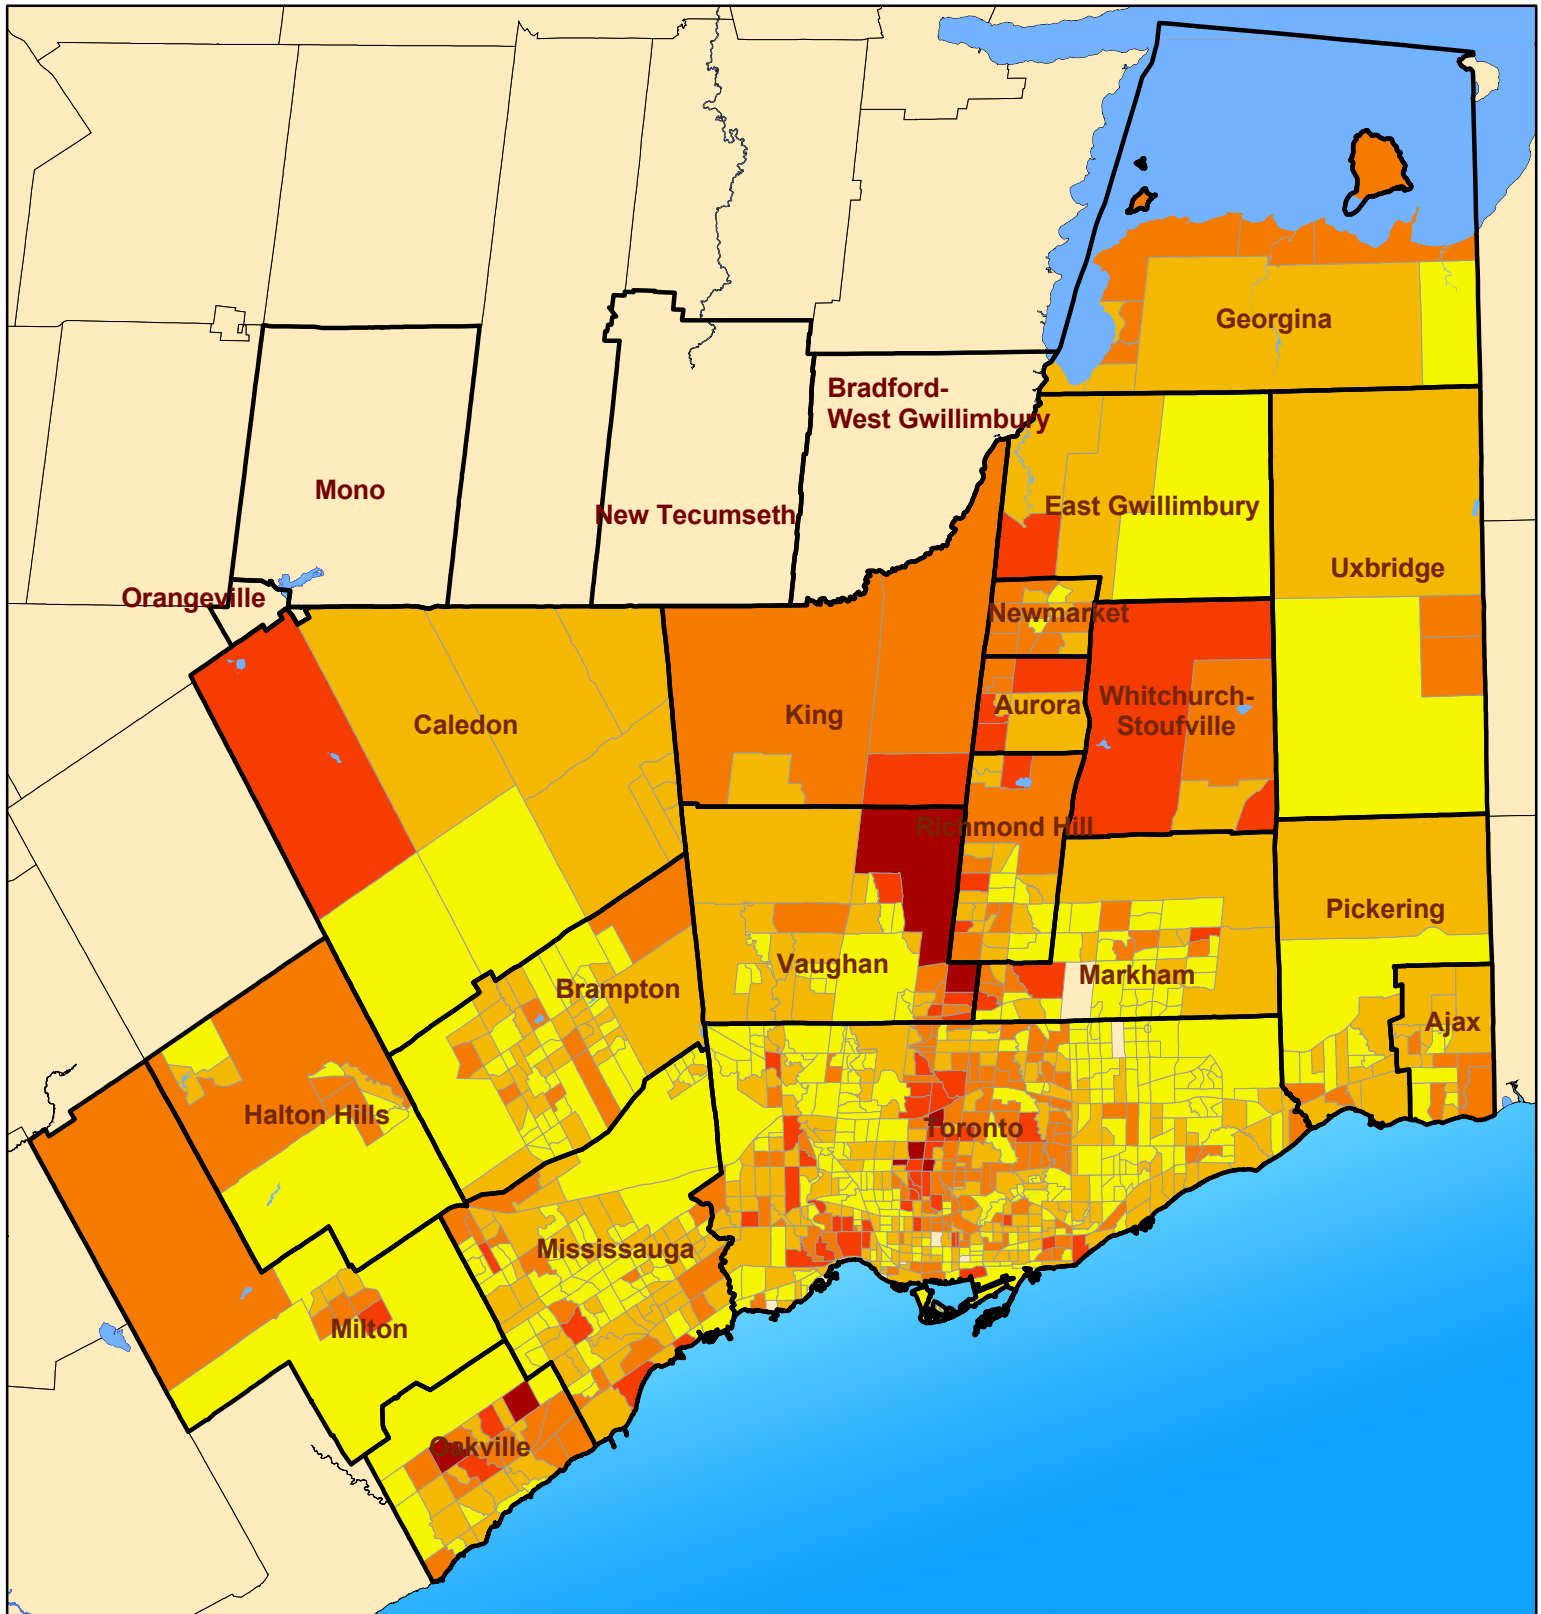

# Toronto CMA Hungarian (Magyar) Ethnic Origin 2006

## Legend

Source: Statistics Canada, Census 2006;  
 Social Policy Analysis & Research  
 Copyright 2008 City of Toronto. All Rights Reserved.  
 Publication Date: May 2008  
 Contact: spar@toronto.ca

Notes: CMA is Census Metropolitan Area. Data is by Census Tract. Ethnic Origins reflect Total Responses (Single and Multiple Responses combined) and therefore will not add up to 100%. See the Census Dictionary for full definition. N.I.E. = not included elsewhere.