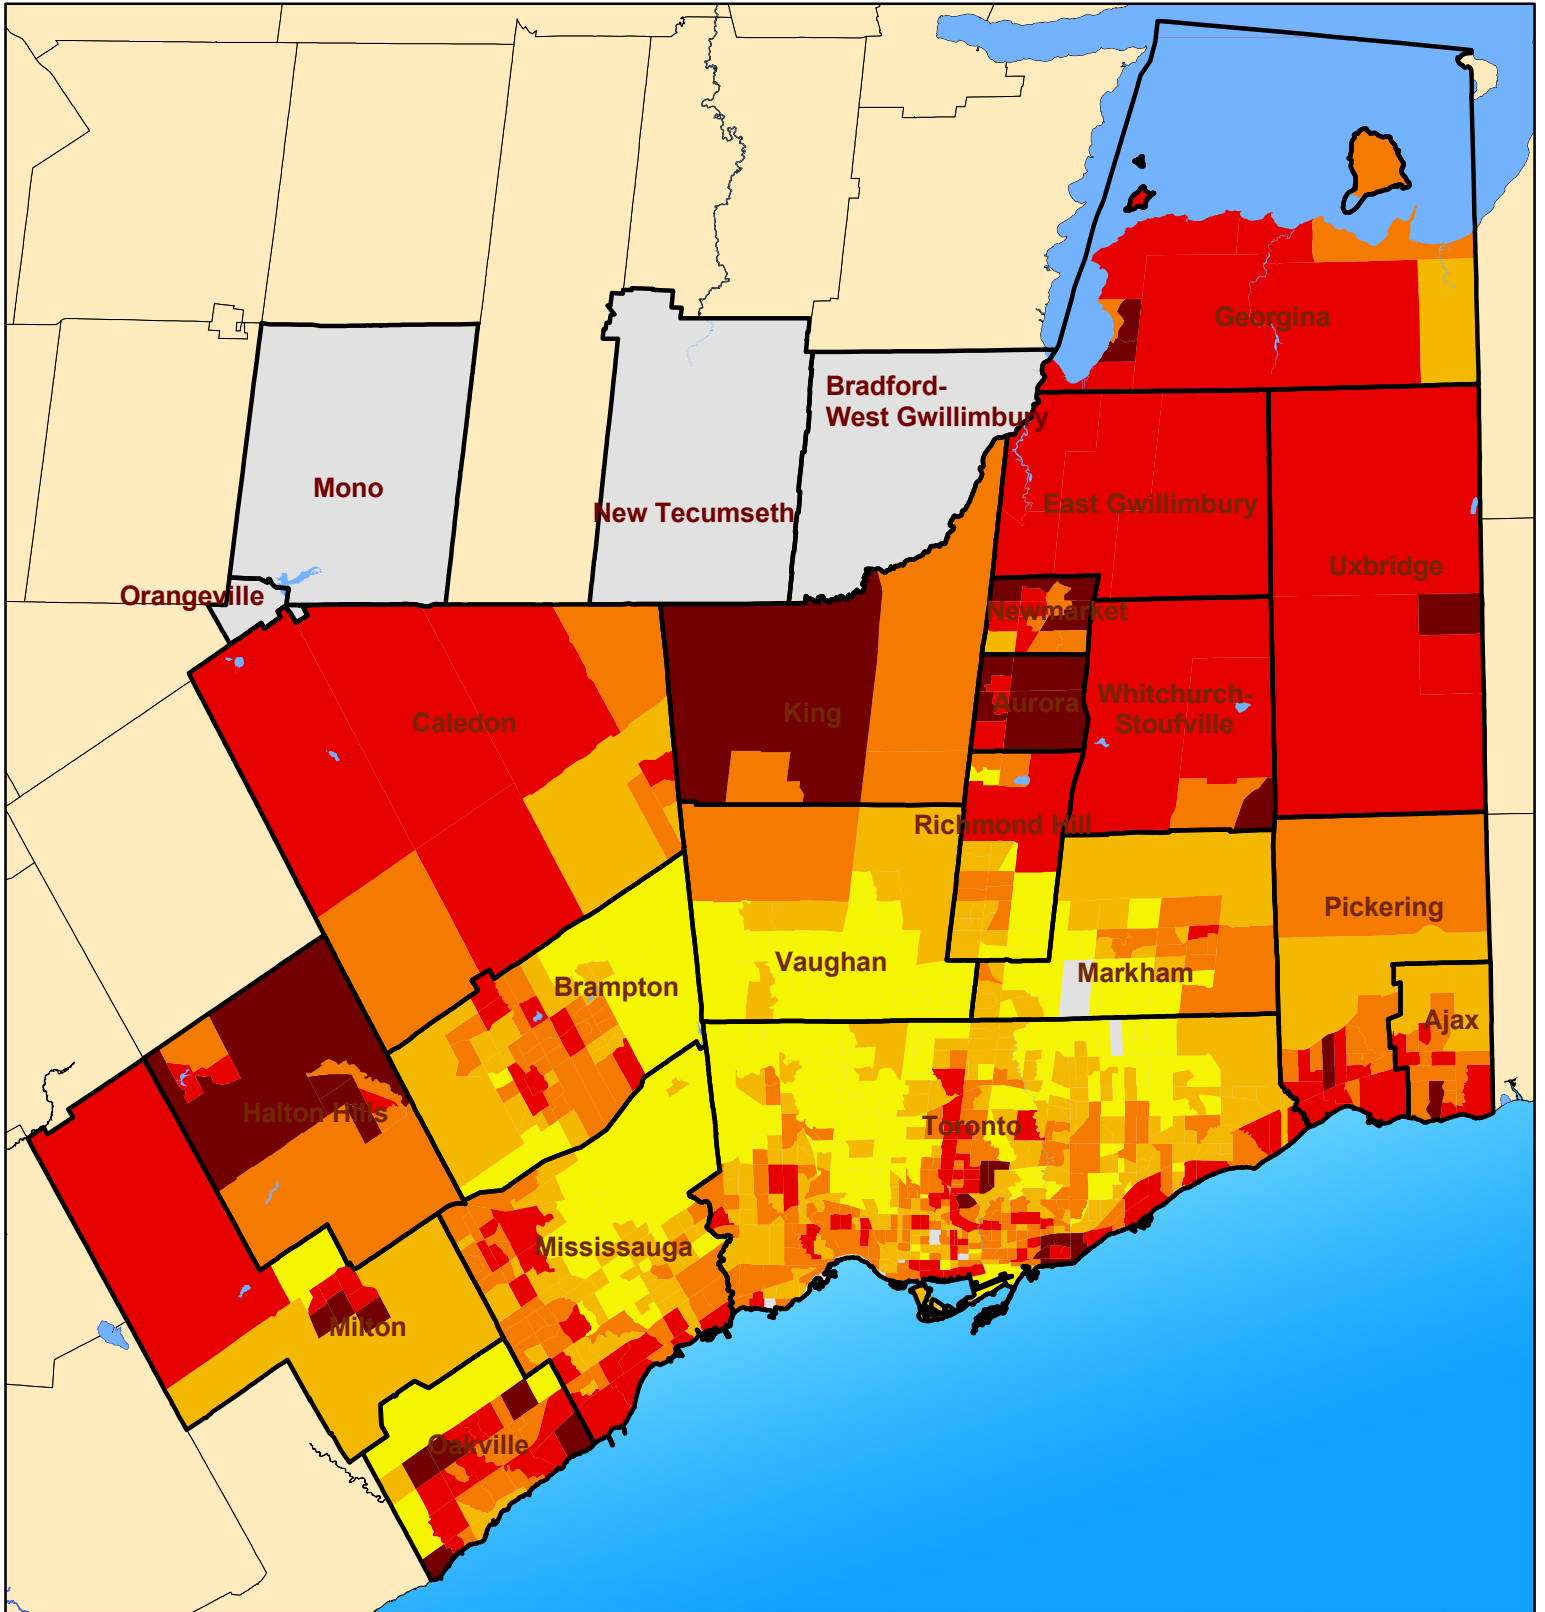

Toronto CMA Irish Ethnic Origin 2006

Legend

Ethnic Origin - Irish	Municipal boundary
0 - 245	Water body
246 - 515	No Data
516 - 875	
876 - 1,385	
1,386 - 2,300	

Source: Statistics Canada, Census 2006;
 Social Policy Analysis & Research
 Copyright 2008 City of Toronto. All Rights Reserved.
 Publication Date: May 2008
 Contact: spar@toronto.ca

Notes: CMA is Census Metropolitan Area. Data is by Census Tract.
 Ethnic Origins reflect Total Responses (Single and Multiple Responses combined) and therefore will not add up to 100%.
 See the Census Dictionary for full definition.