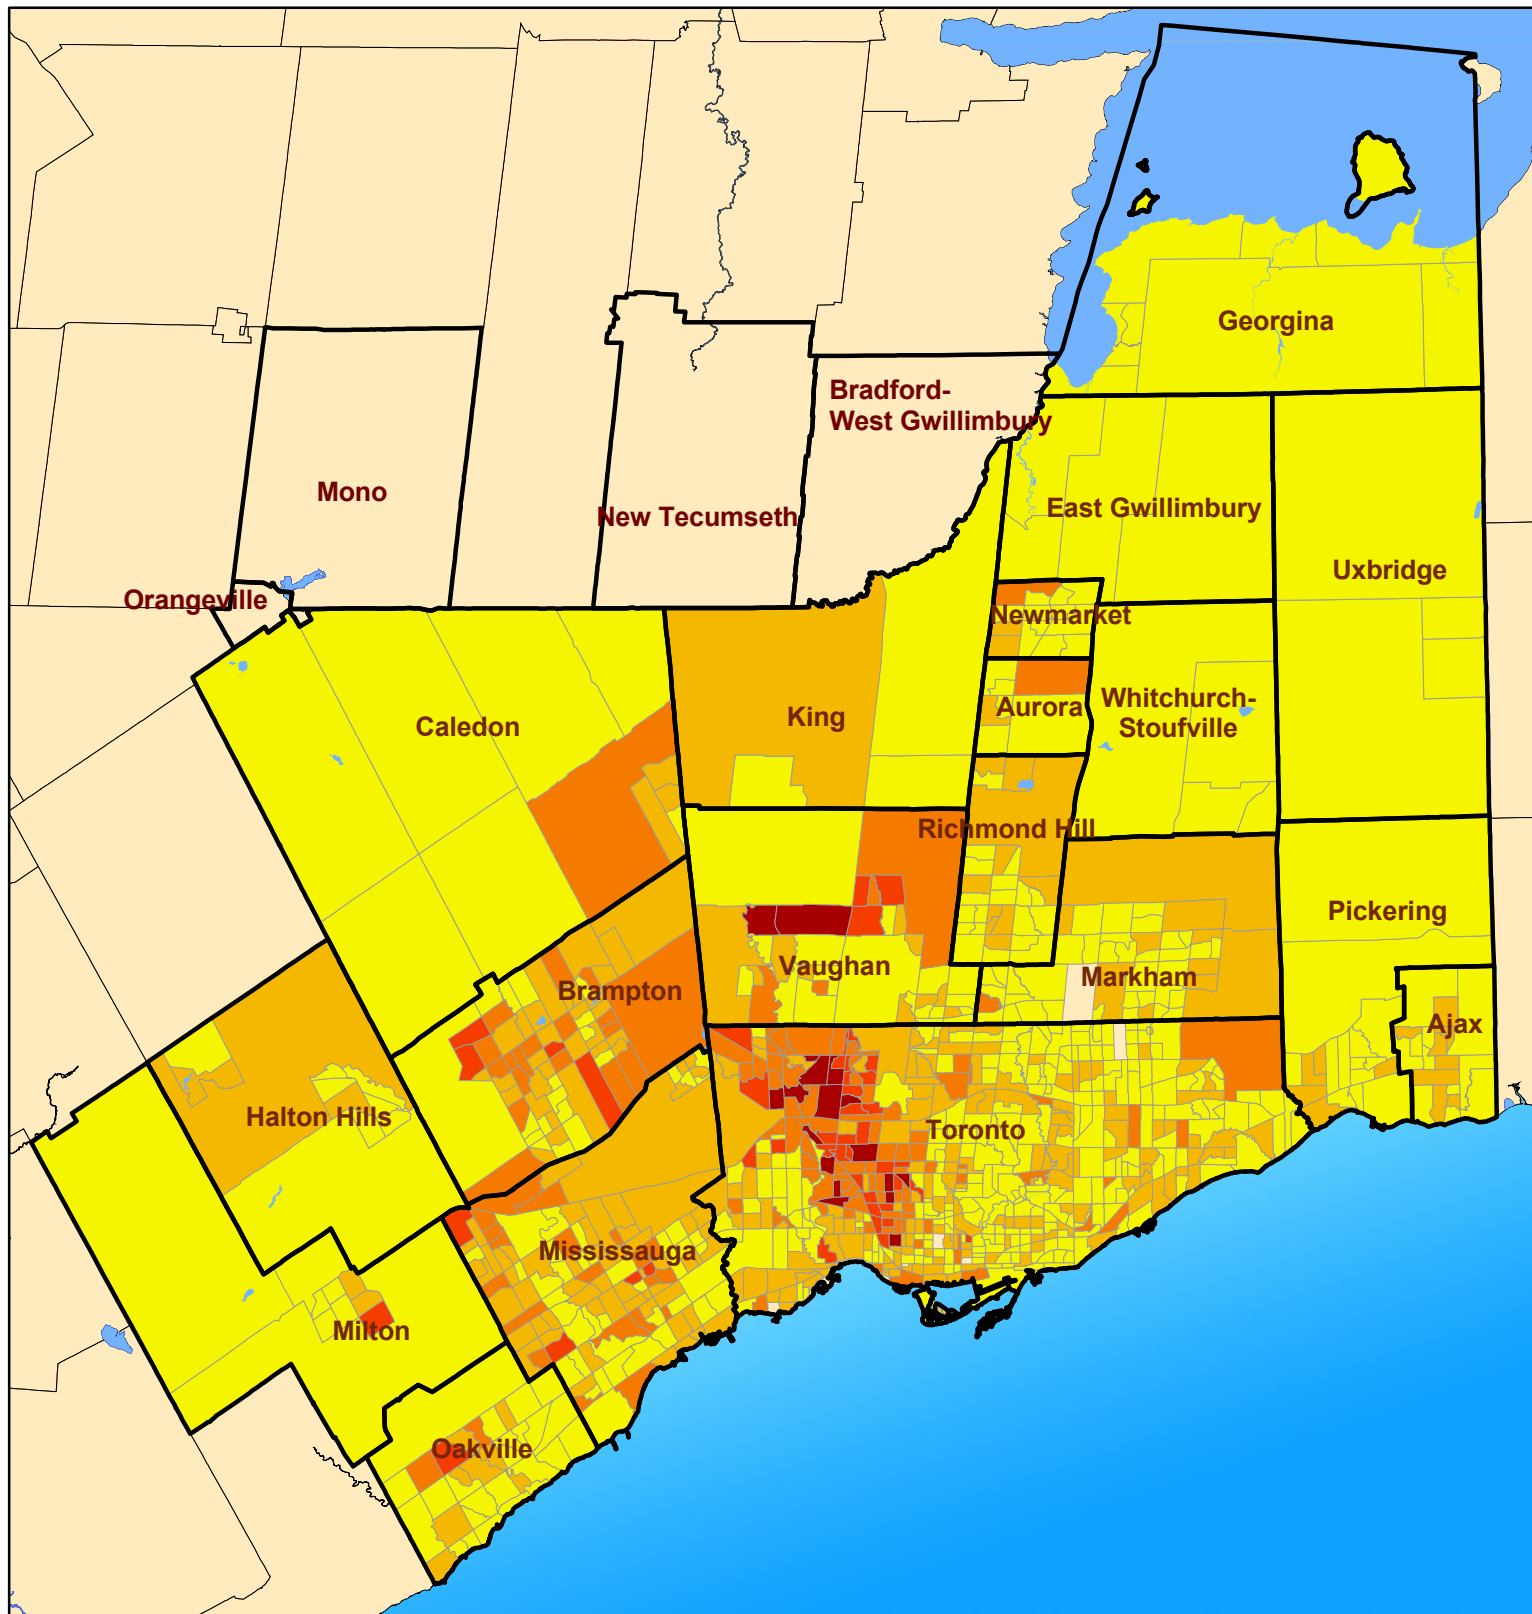

Toronto CMA Latin/Central/South American Ethnic Origin 2006

Legend

Ethnic Origin - L/C/S American	 Municipal boundary
 0 - 65	 Water body
 66 - 160	
 161 - 295	
 296 - 480	
 481 - 965	

Source: Statistics Canada, Census 2006;
 Social Policy Analysis & Research
 Copyright 2008 City of Toronto. All Rights Reserved.
 Publication Date: May 2008
 Contact: spar@toronto.ca

Notes: CMA is Census Metropolitan Area. Data is by Census Tract. Ethnic Origins reflect Total Responses (Single and Multiple Responses combined) and therefore will not add up to 100%. See the Census Dictionary for full definition. N.I.E. = not included elsewhere.