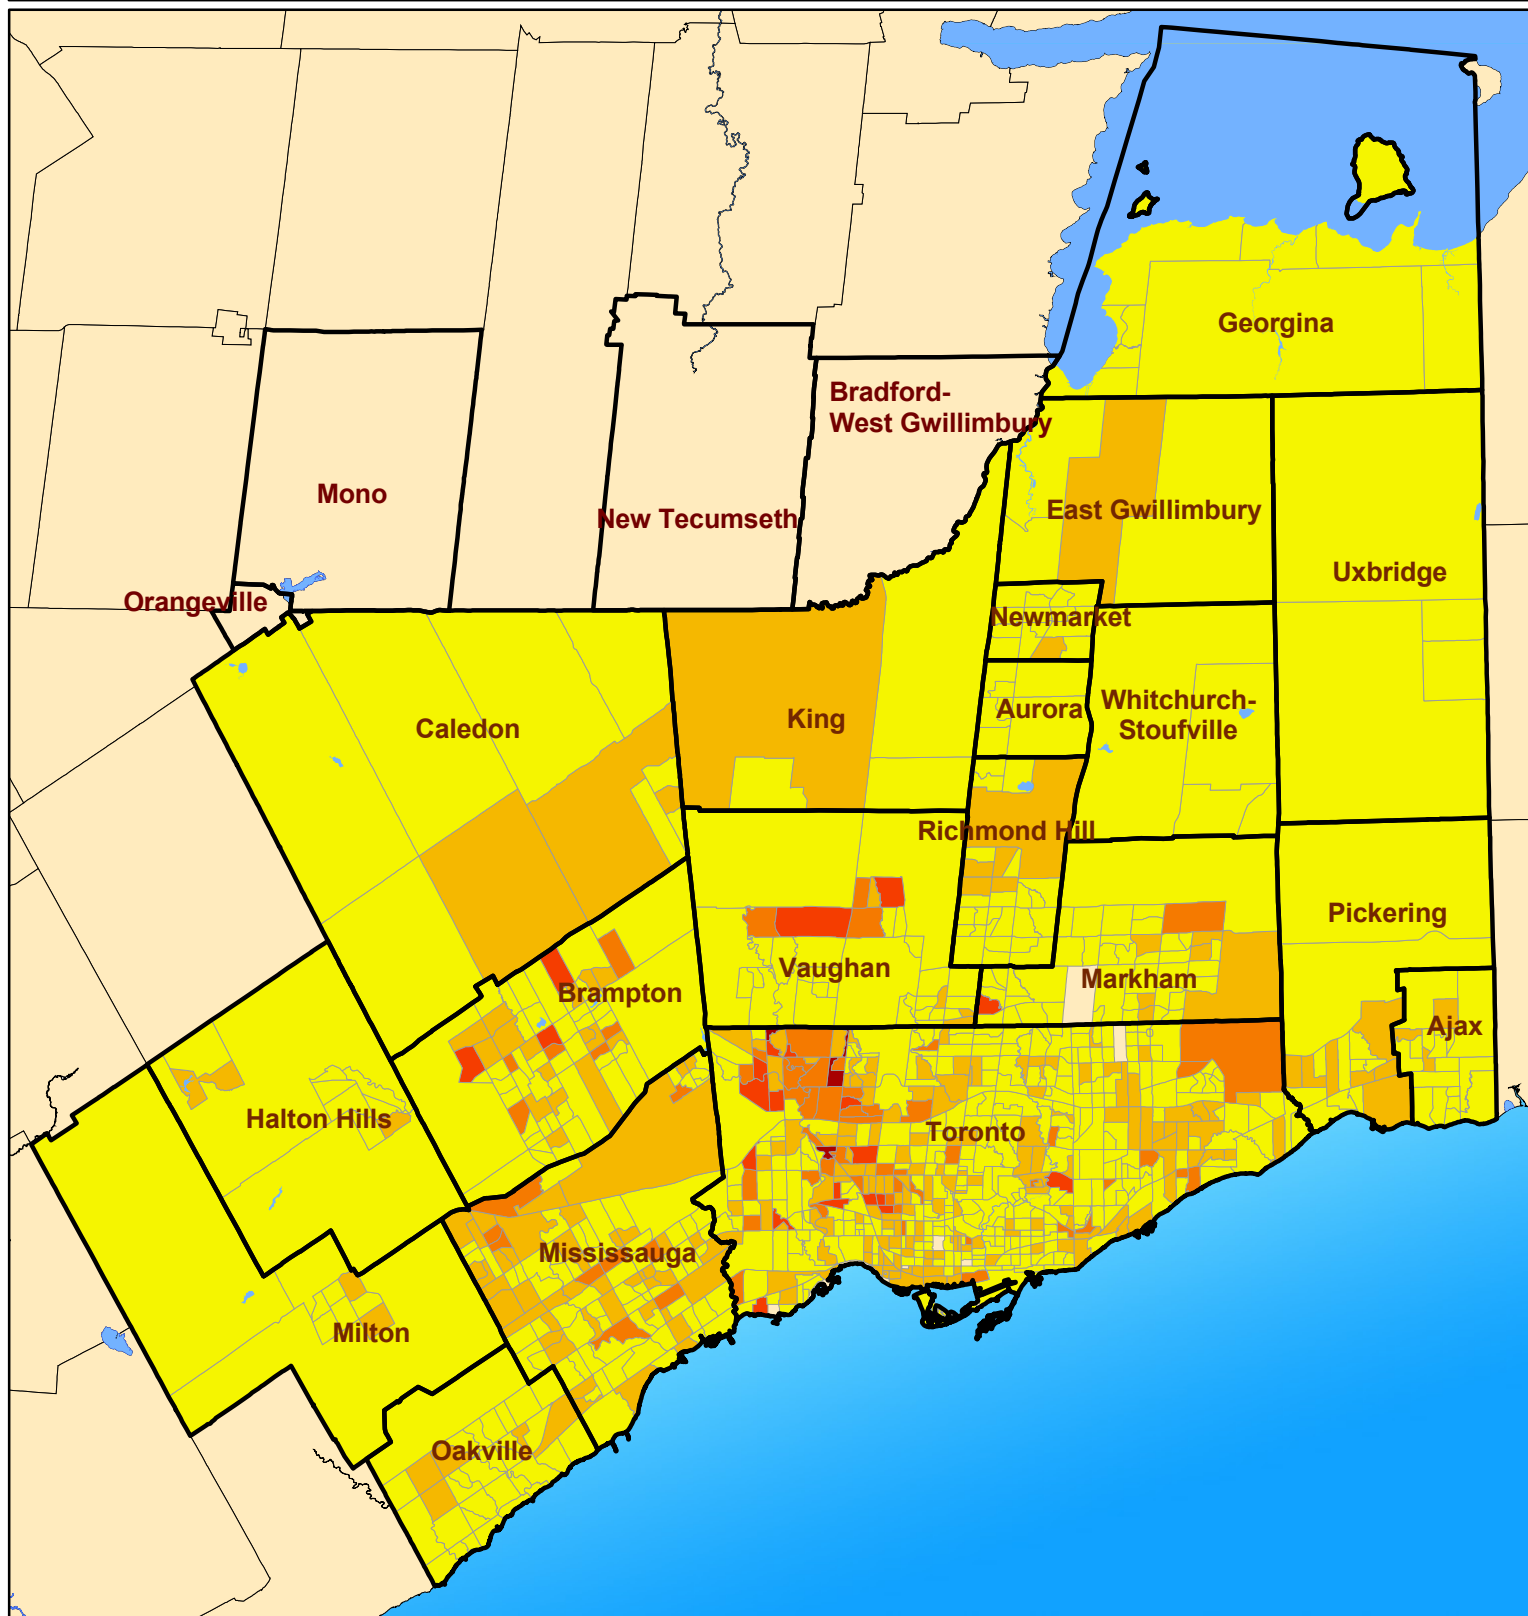

# Toronto CMA Latin, Central or South American n.i.e. Ethnic Origin 2006

## Legend

Source: Statistics Canada, Census 2006;  
 Social Policy Analysis & Research  
 Copyright 2008 City of Toronto. All Rights Reserved.  
 Publication Date: May 2008  
 Contact: spar@toronto.ca

Notes: CMA is Census Metropolitan Area. Data is by Census Tract. Ethnic Origins reflect Total Responses (Single and Multiple Responses combined) and therefore will not add up to 100%. See the Census Dictionary for full definition. N.I.E. = not included elsewhere.