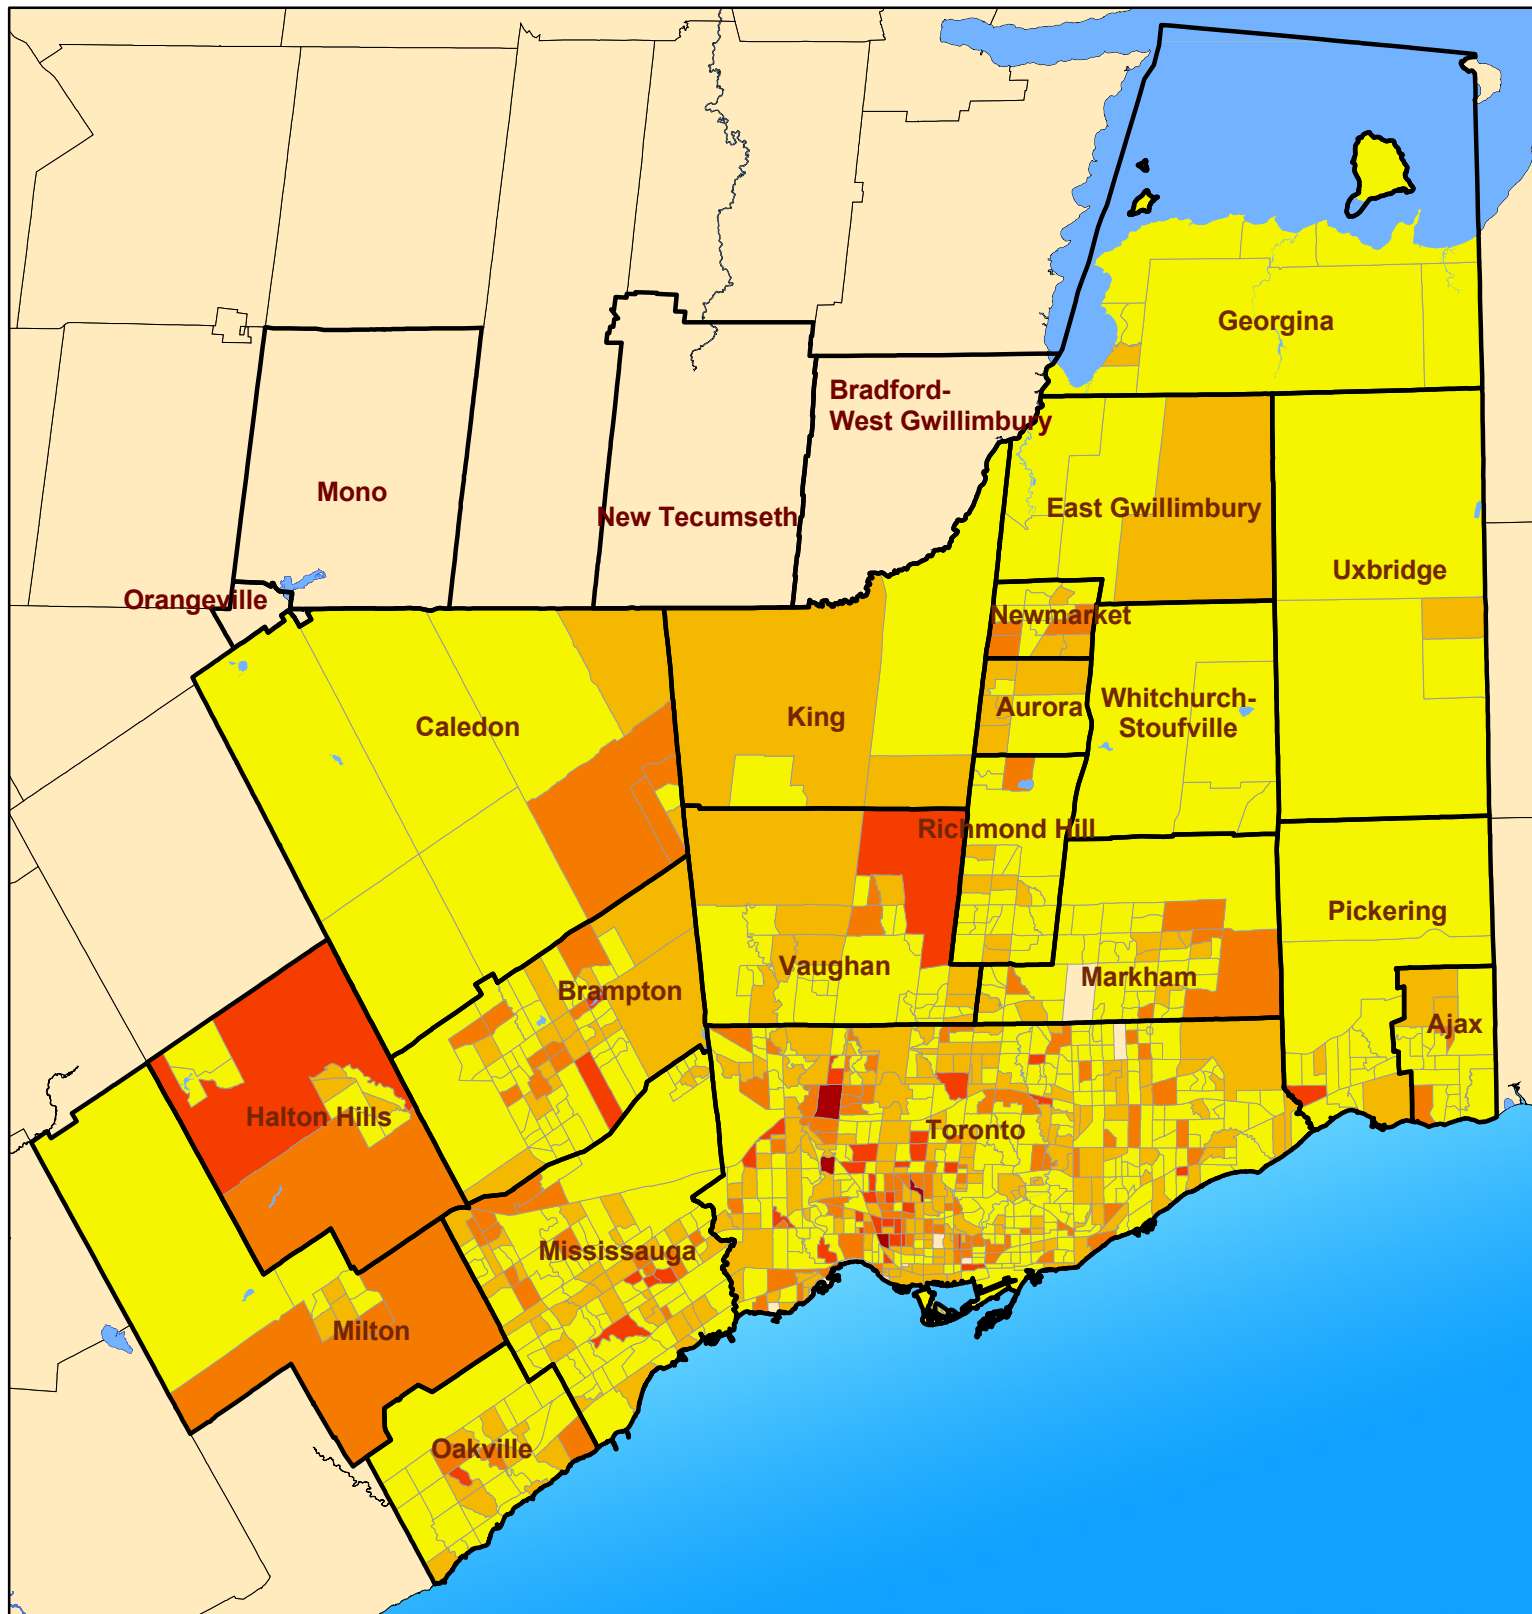

# Toronto CMA Mexican Ethnic Origin 2006

Notes: CMA is Census Metropolitan Area. Data is by Census Tract. Ethnic Origins reflect Total Responses (Single and Multiple Responses combined) and therefore will not add up to 100%. See the Census Dictionary for full definition. N.I.E. = not included elsewhere.