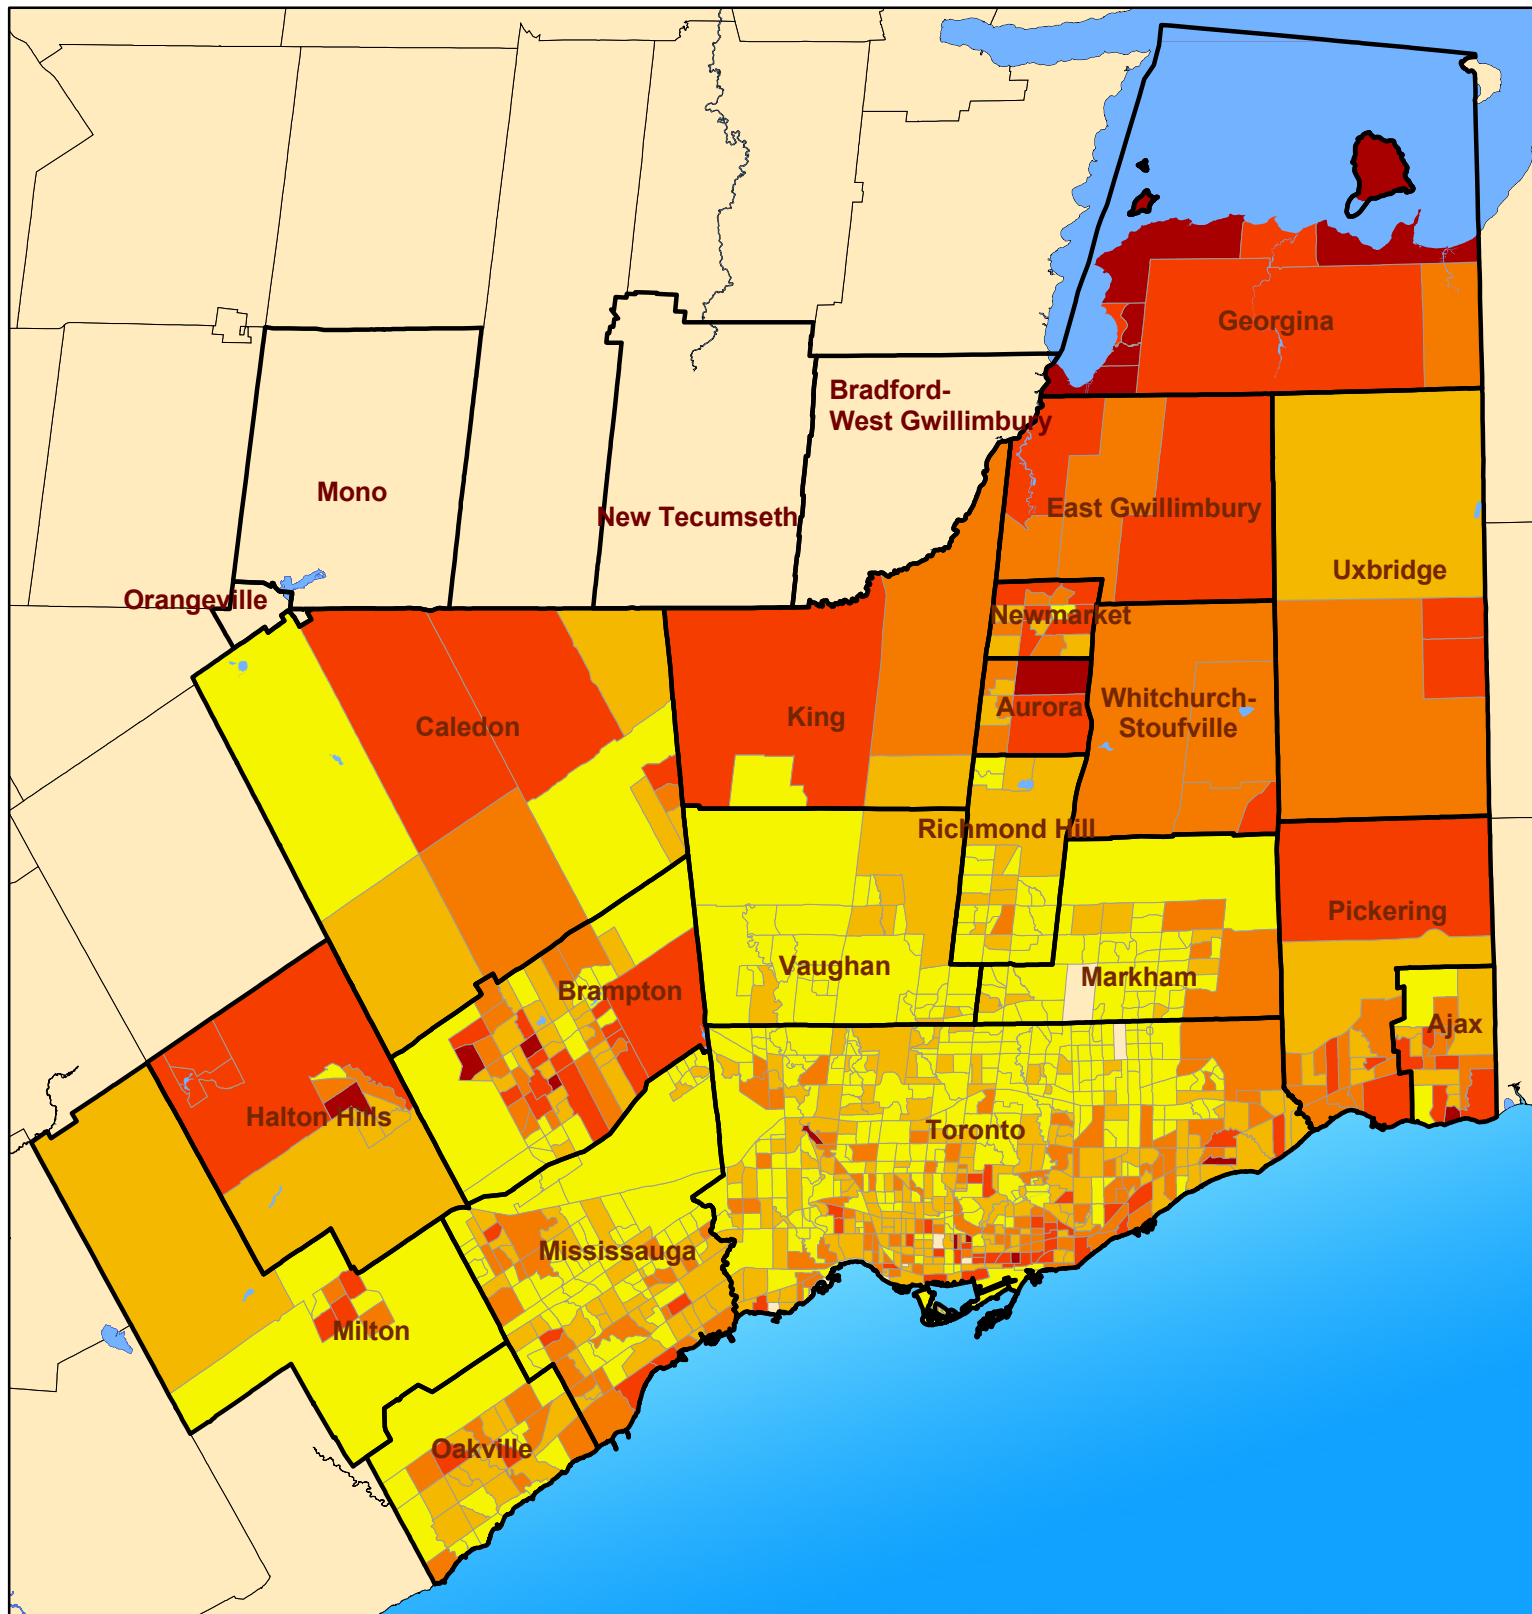

Toronto CMA North American Indian Ethnic Origin 2006

Legend

Ethnic Origin - NA Indian	Municipal boundary
0 - 25	Water body
26 - 60	
61 - 105	
106 - 170	
171 - 375	

Source: Statistics Canada, Census 2006;
 Social Policy Analysis & Research
 Copyright 2008 City of Toronto. All Rights Reserved.
 Publication Date: May 2008
 Contact: spar@toronto.ca

Notes: CMA is Census Metropolitan Area. Data is by Census Tract.
 Ethnic Origins reflect Total Responses (Single and Multiple Responses combined) and therefore will not add up to 100%.
 See the Census Dictionary for full definition.