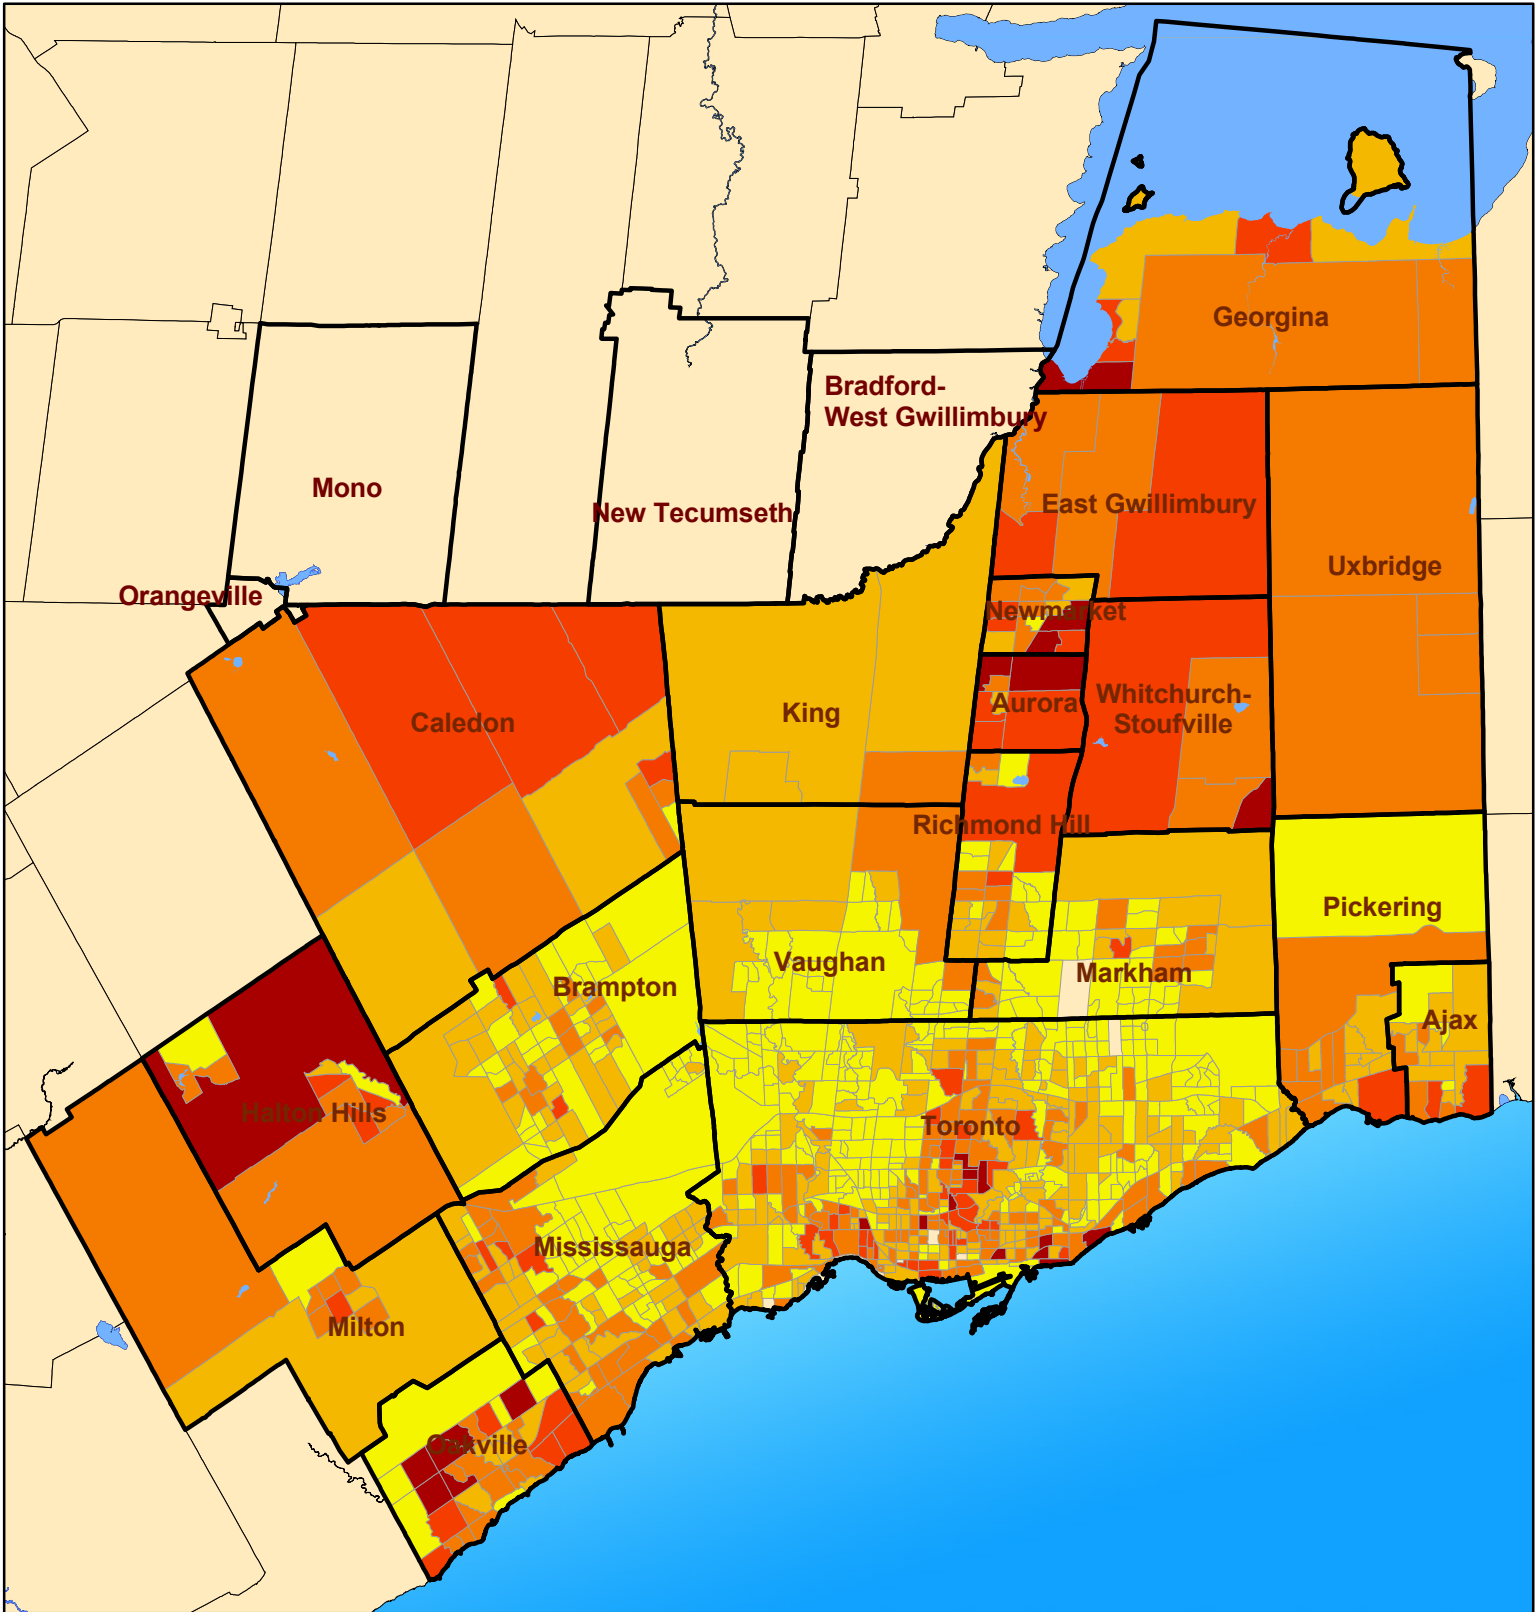

Toronto CMA Northern European Ethnic Origin 2006

Legend

Source: Statistics Canada, Census 2006;
 Social Policy Analysis & Research
 Copyright 2008 City of Toronto. All Rights Reserved.
 Publication Date: May 2008
 Contact: spar@toronto.ca

Notes: CMA is Census Metropolitan Area. Data is by Census Tract. Ethnic Origins reflect Total Responses (Single and Multiple Responses combined) and therefore will not add up to 100%. See the Census Dictionary for full definition. N.I.E. = not included elsewhere.