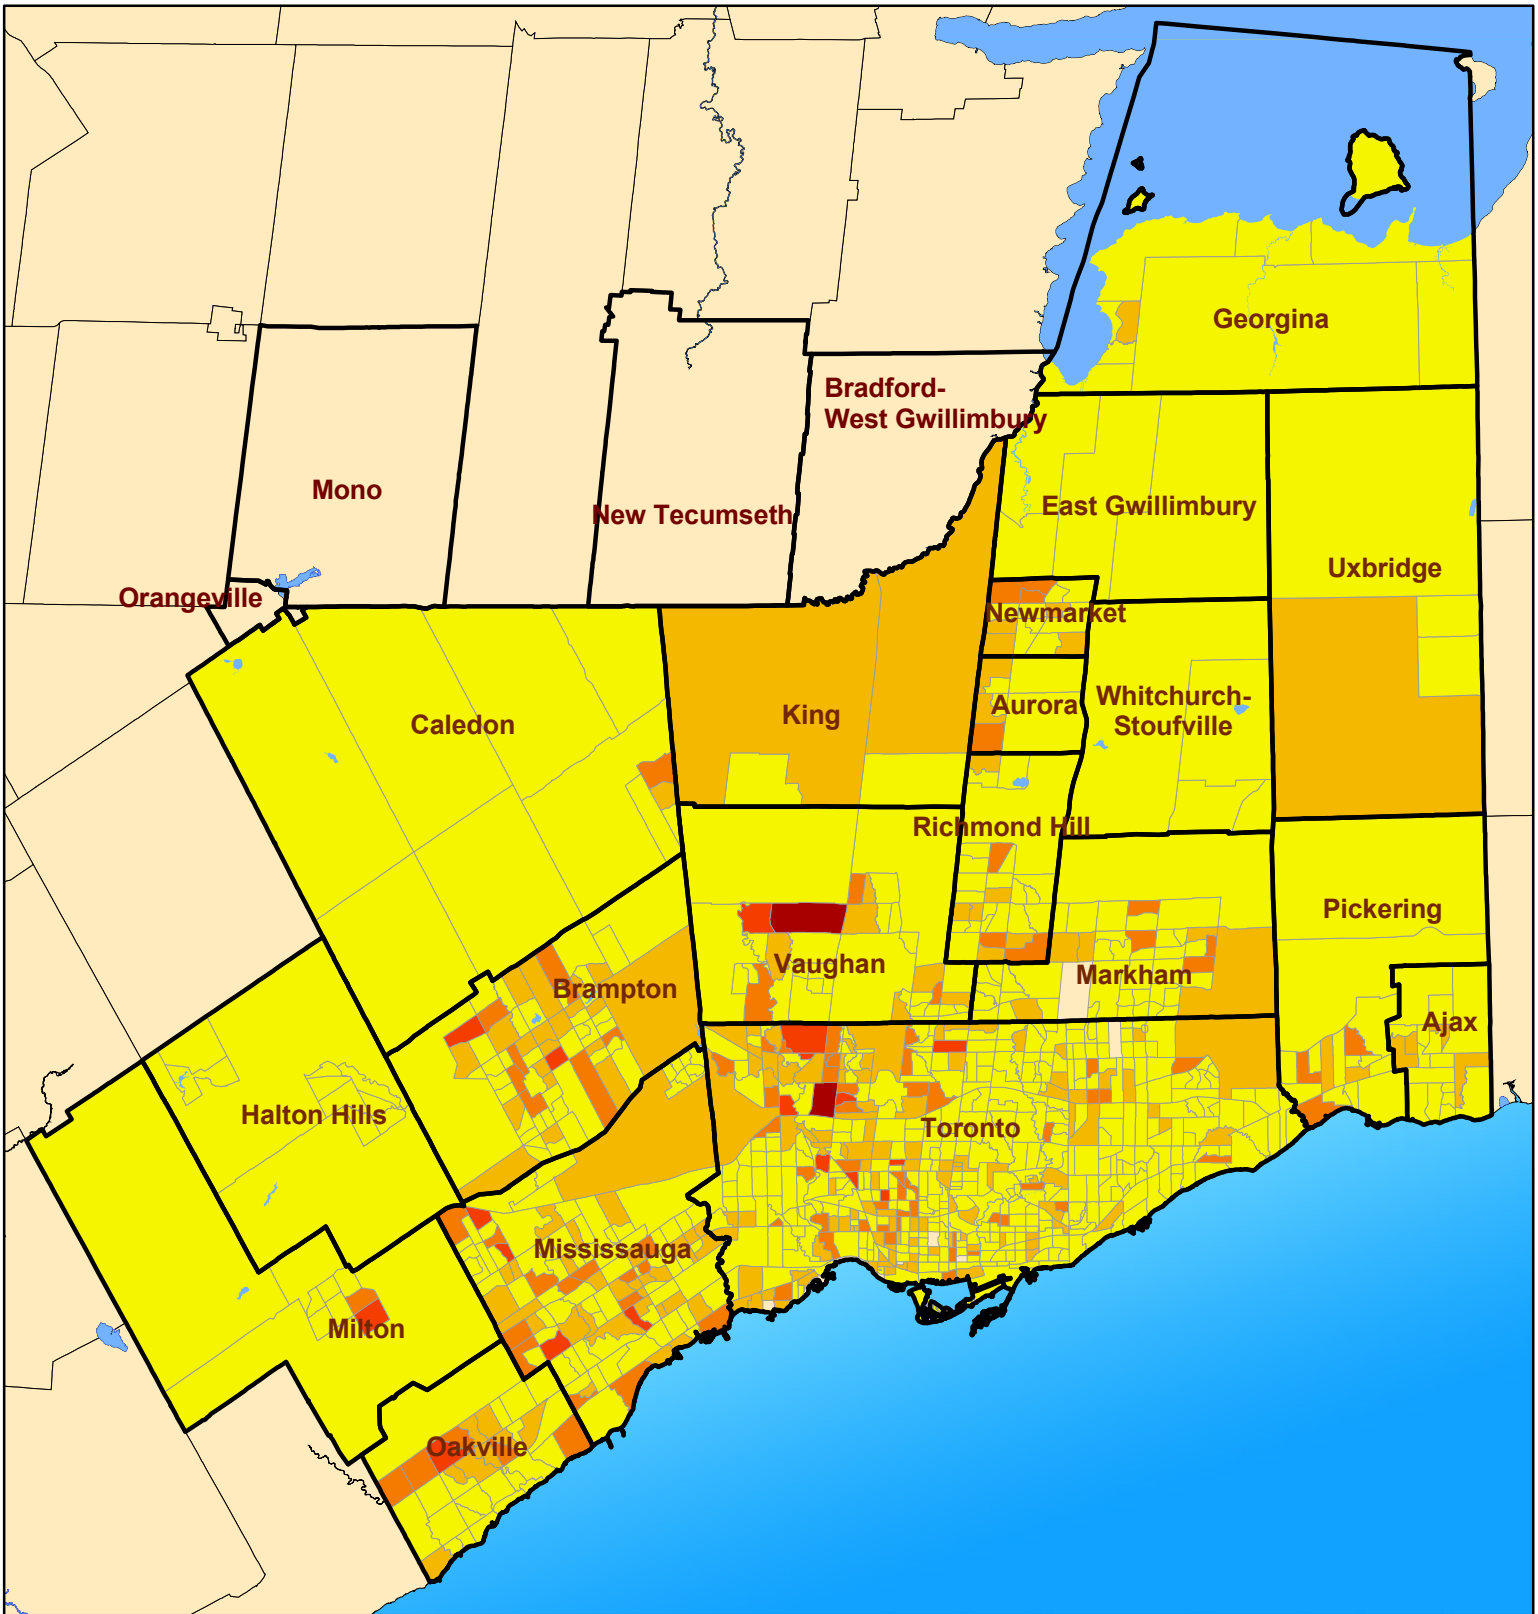

Toronto CMA Peruvian Ethnic Origin 2006

Legend

Source: Statistics Canada, Census 2006;
 Social Policy Analysis & Research
 Copyright 2008 City of Toronto. All Rights Reserved.
 Publication Date: May 2008
 Contact: spar@toronto.ca

Notes: CMA is Census Metropolitan Area. Data is by Census Tract. Ethnic Origins reflect Total Responses (Single and Multiple Responses combined) and therefore will not add up to 100%. See the Census Dictionary for full definition. N.I.E. = not included elsewhere.