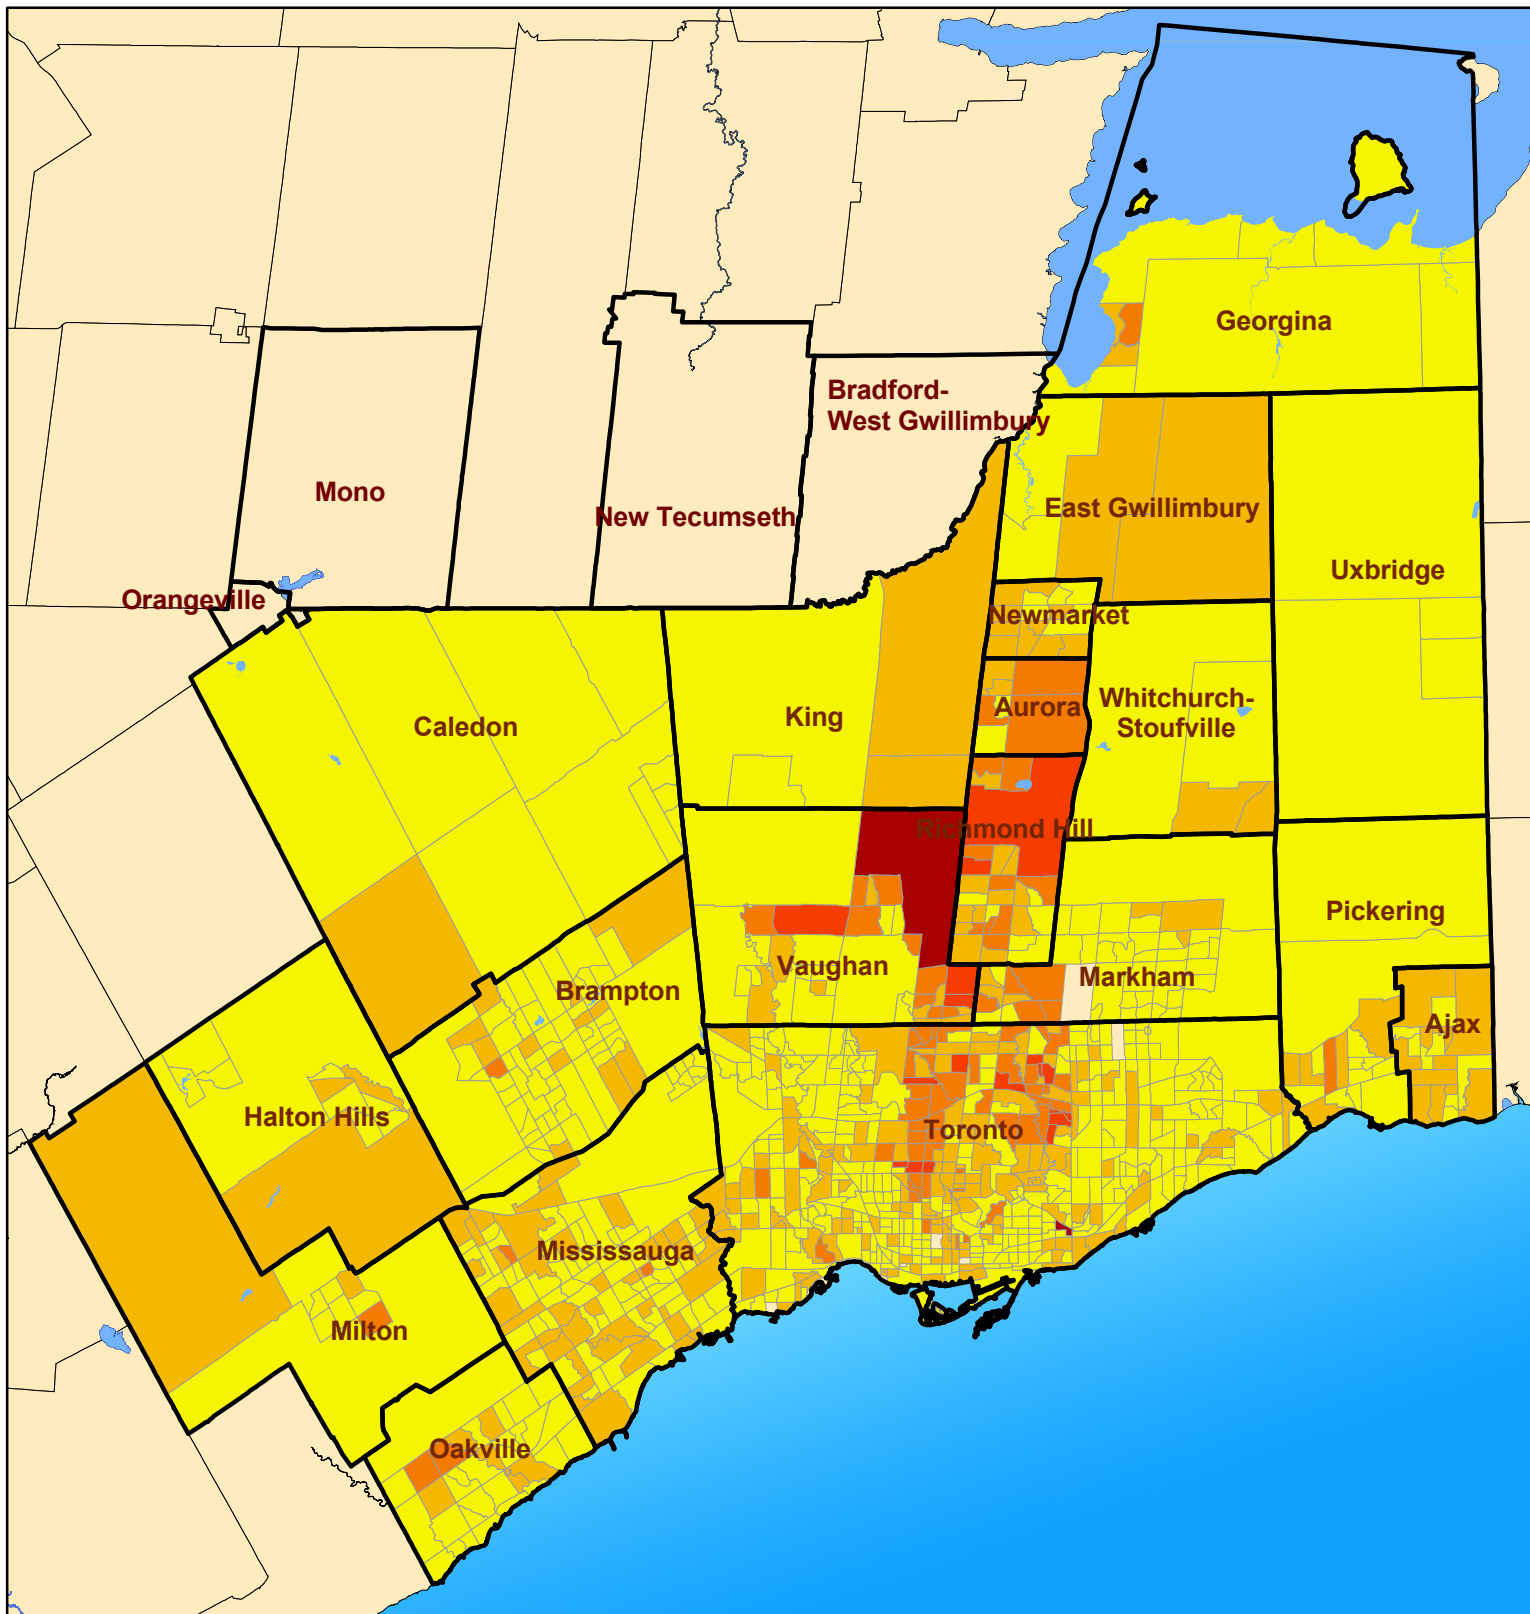

# Toronto CMA Romanian Ethnic Origin 2006

## Legend

Ethnic Origin - Romanian	 Municipal boundary
 0 - 30	 Water body
 31 - 95	
 96 - 205	
 206 - 390	
 391 - 625	

Source: Statistics Canada, Census 2006;  
 Social Policy Analysis & Research  
 Copyright 2008 City of Toronto. All Rights Reserved.  
 Publication Date: May 2008  
 Contact: spar@toronto.ca

Notes: CMA is Census Metropolitan Area. Data is by Census Tract. Ethnic Origins reflect Total Responses (Single and Multiple Responses combined) and therefore will not add up to 100%. See the Census Dictionary for full definition. N.I.E. = not included elsewhere.