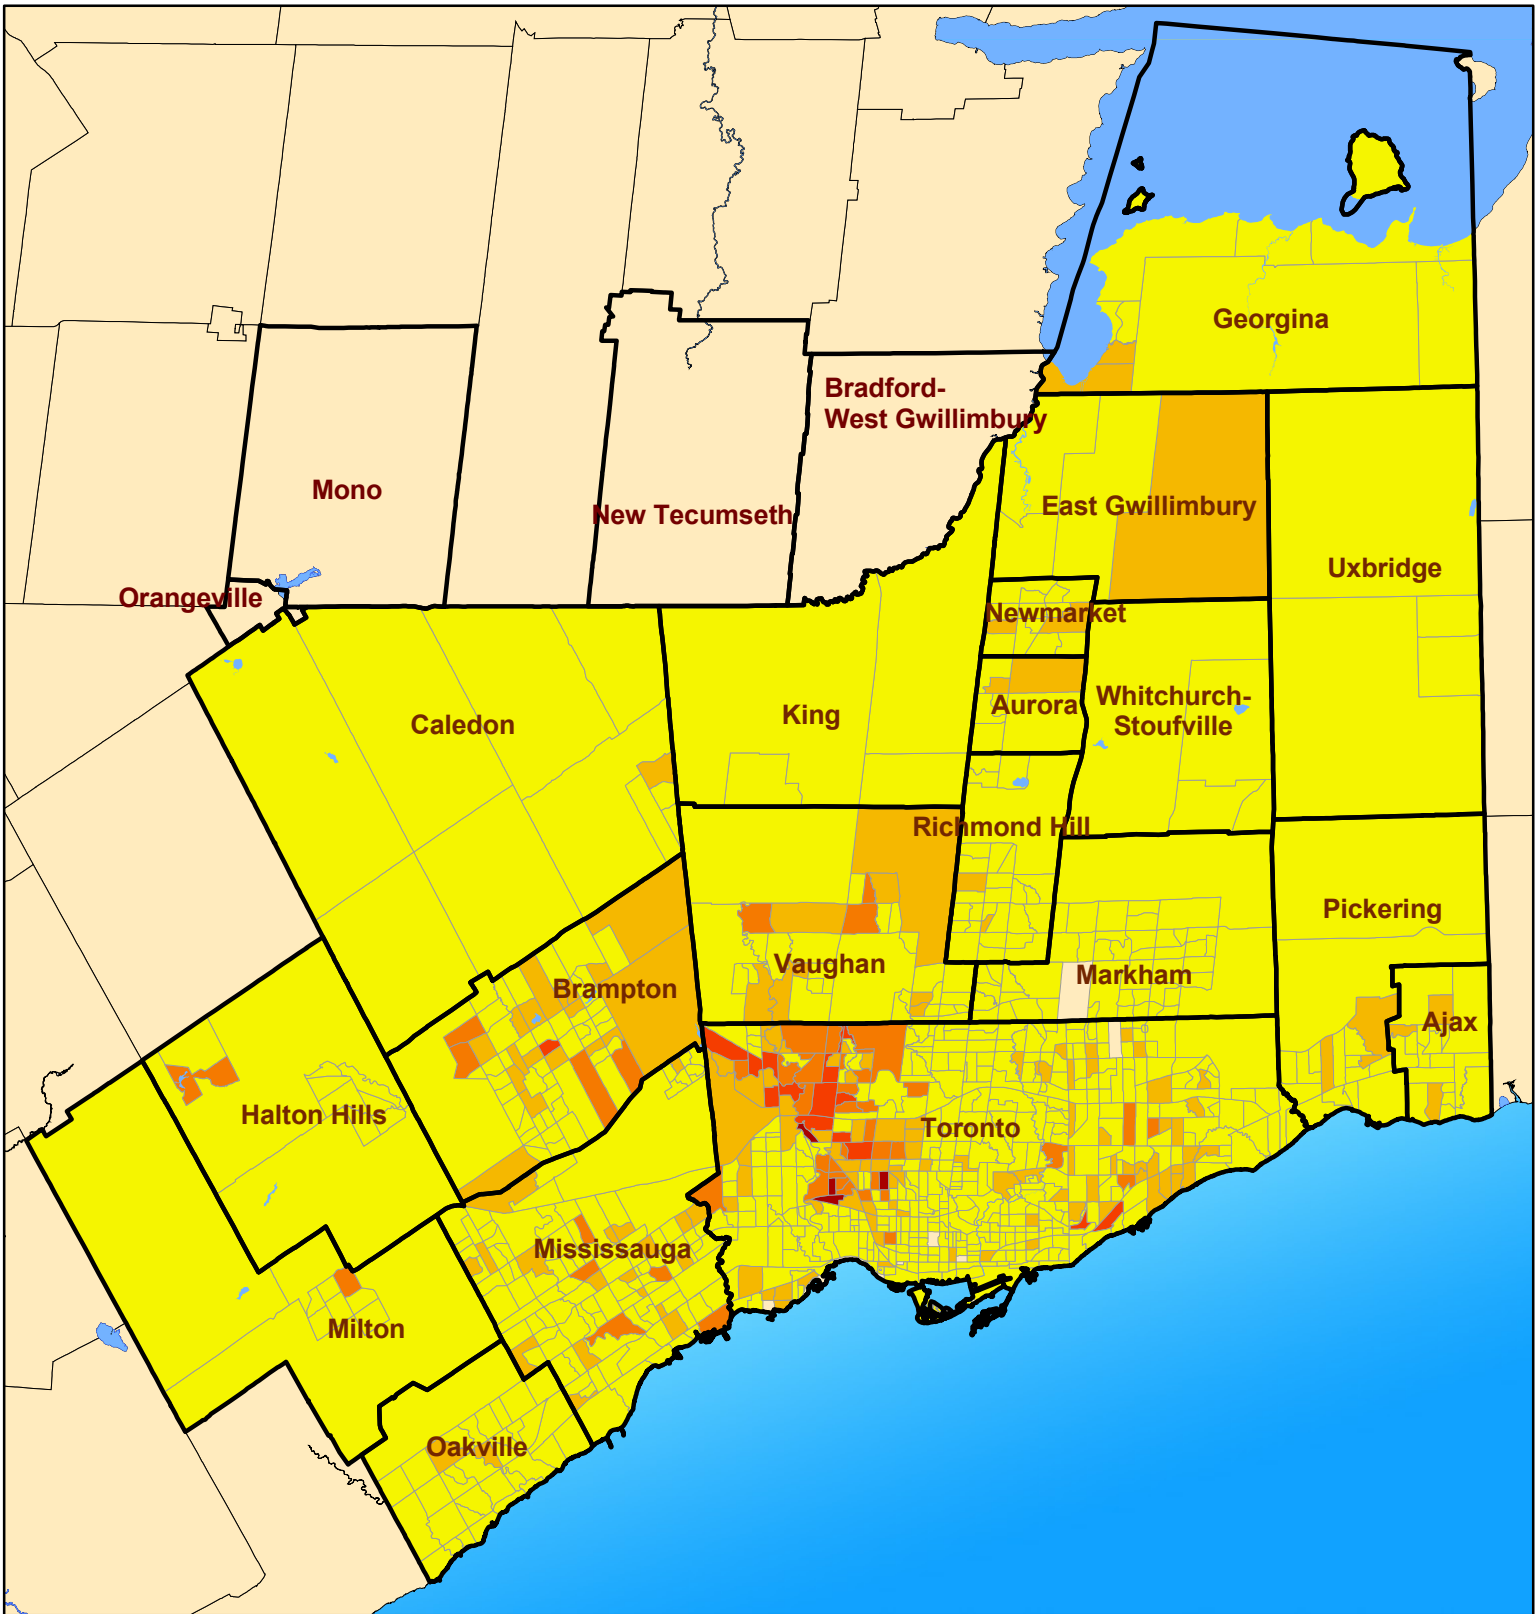

Toronto CMA Salvadorean Ethnic Origin 2006

Legend

Source: Statistics Canada, Census 2006;
 Social Policy Analysis & Research
 Copyright 2008 City of Toronto. All Rights Reserved.
 Publication Date: May 2008
 Contact: spar@toronto.ca

Notes: CMA is Census Metropolitan Area. Data is by Census Tract.
 Ethnic Origins reflect Total Responses (Single and Multiple
 Responses combined) and therefore will not add up to 100%.
 See the Census Dictionary for full definition. N.I.E. = not included
 elsewhere.