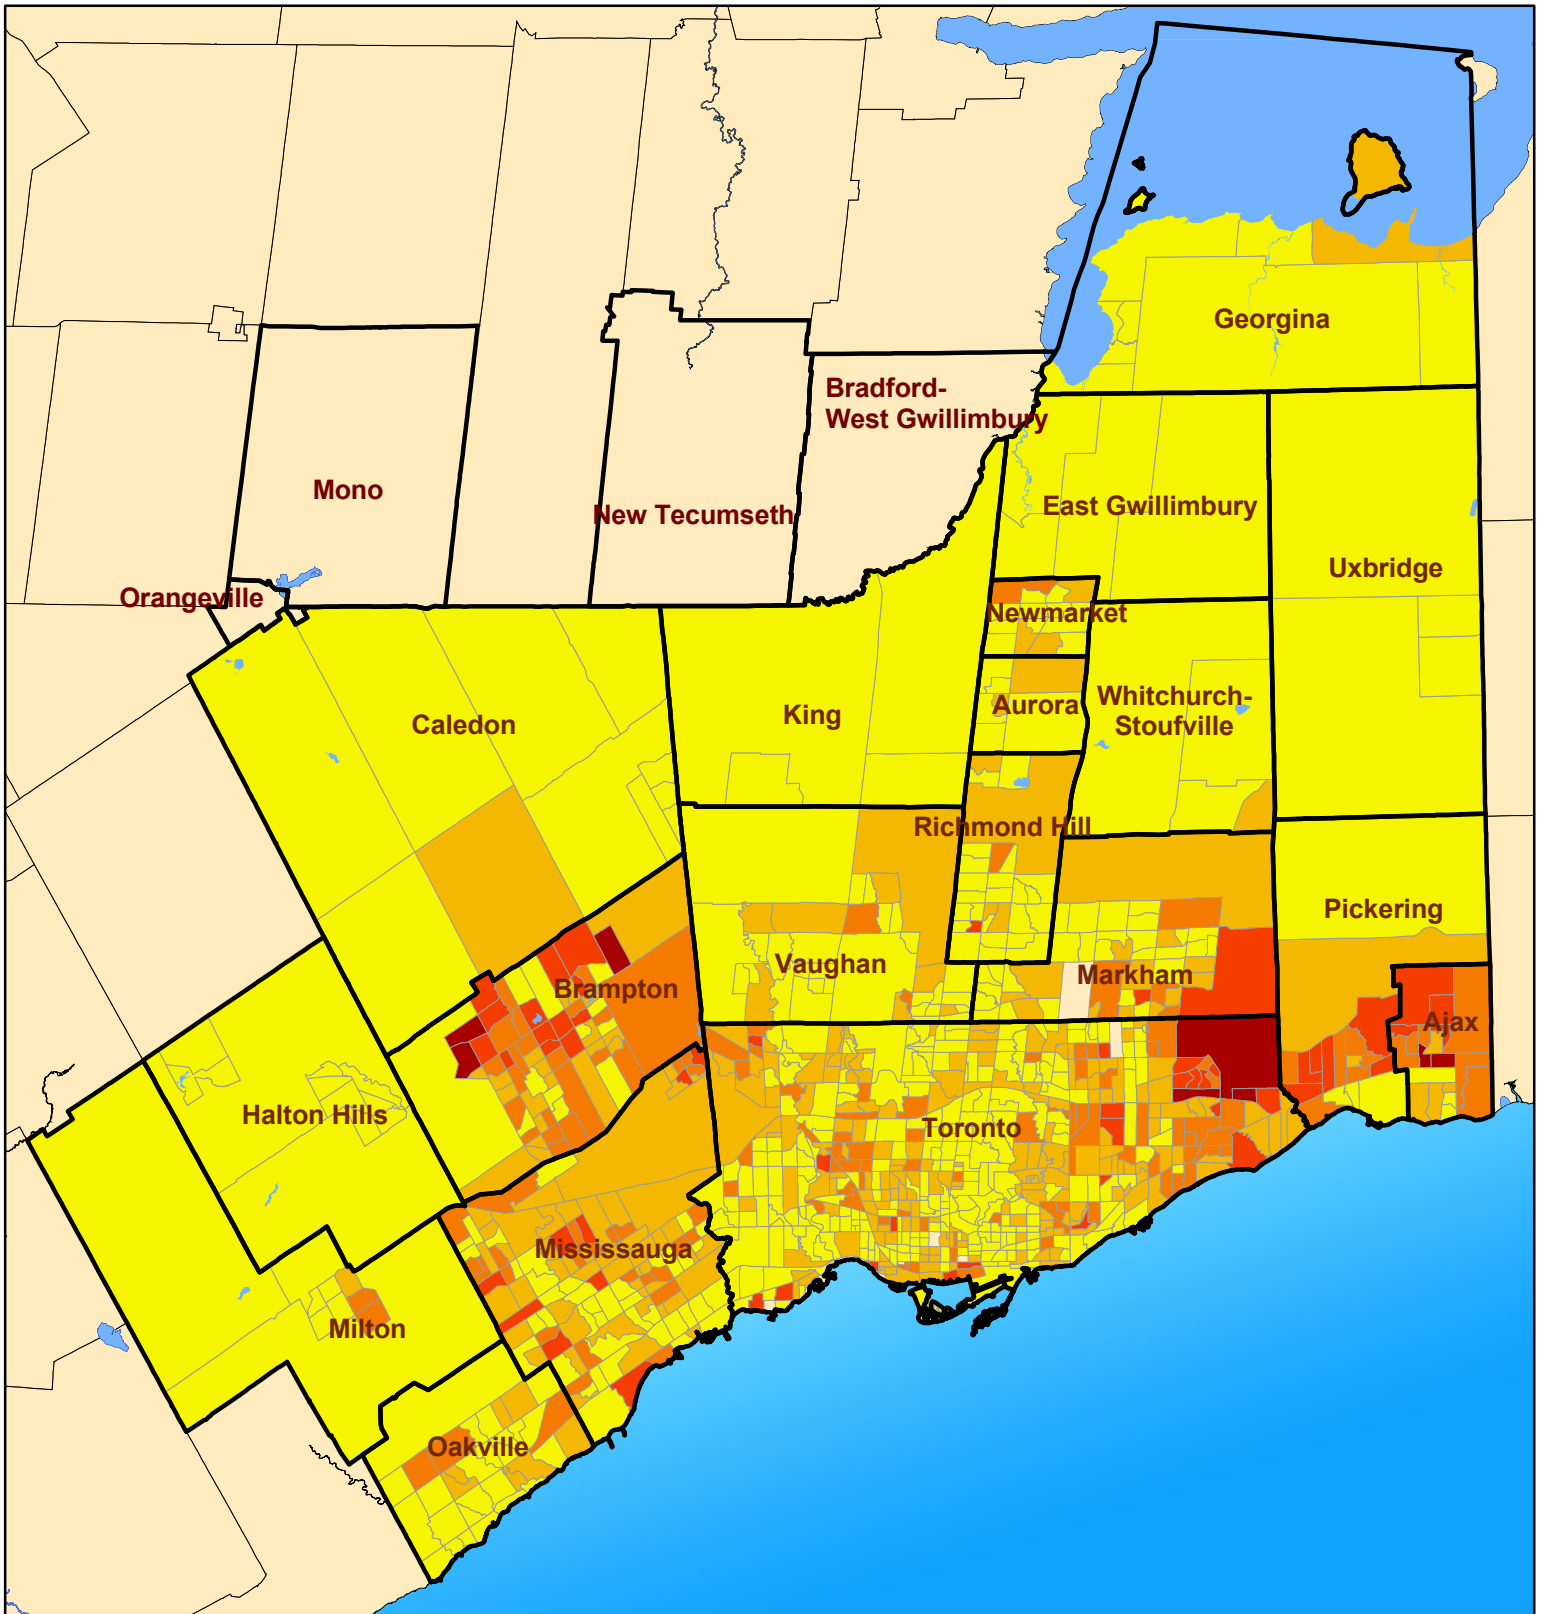

# Toronto CMA Trinidadian/Tobagonian Ethnic Origin 2006

## Legend

Ethnic Origin - Trin./Tobag.	 Municipal boundary
 0 - 20	 Water body
 21 - 55	
 56 - 100	
 101 - 180	
 181 - 320	

Source: Statistics Canada, Census 2006;  
 Social Policy Analysis & Research  
 Copyright 2008 City of Toronto. All Rights Reserved.  
 Publication Date: May 2008  
 Contact: [spar@toronto.ca](mailto:spar@toronto.ca)

Notes: CMA is Census Metropolitan Area. Data is by Census Tract.  
 Ethnic Origins reflect Total Responses (Single and Multiple Responses combined) and therefore will not add up to 100%.  
 See the Census Dictionary for full definition.