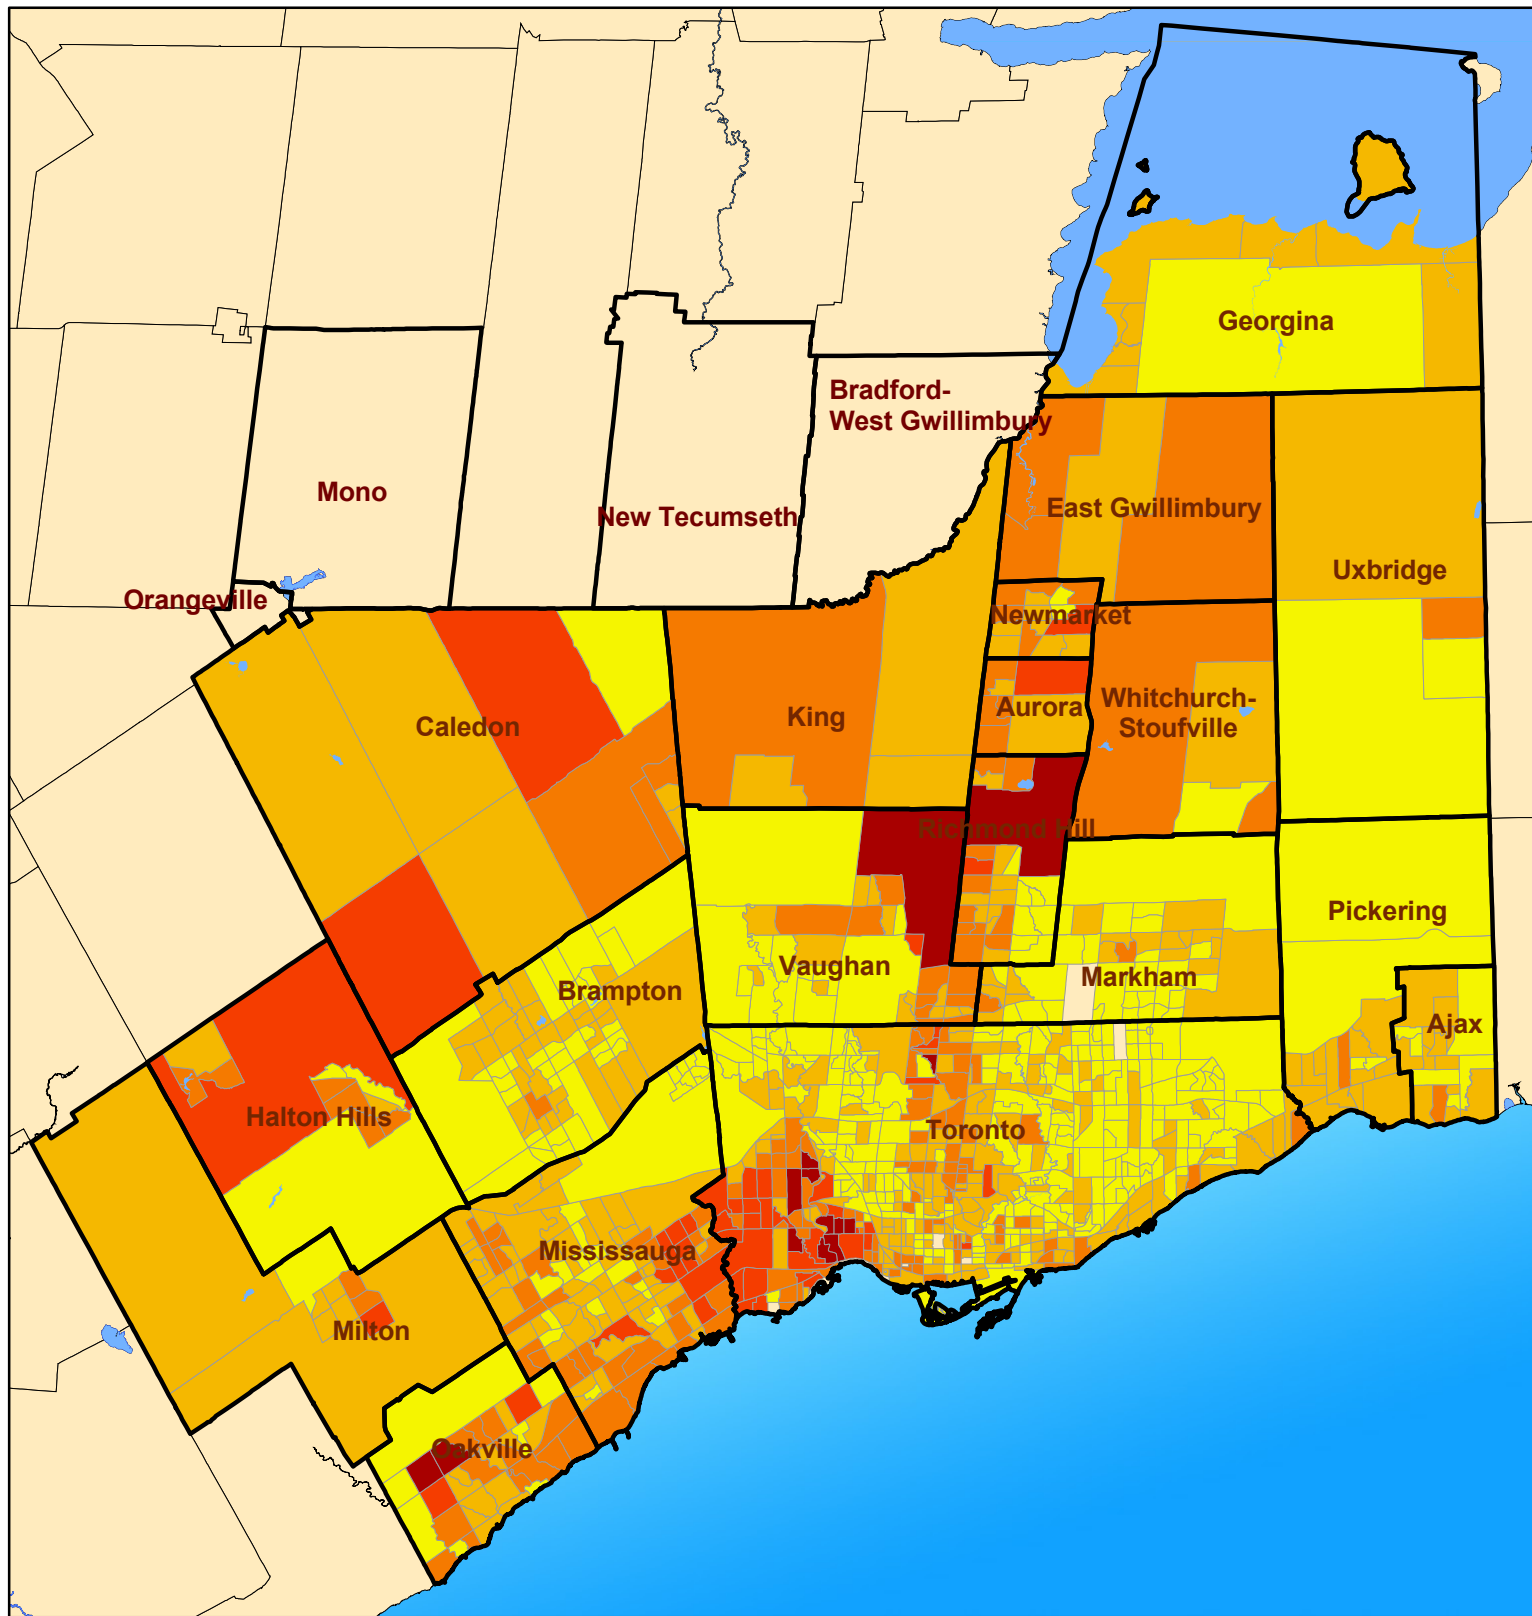

Toronto CMA Ukrainian Ethnic Origin 2006

Legend

Ethnic Origin - Ukrainian	Municipal boundary
0 - 70	Water body
71 - 160	
161 - 305	
306 - 520	
521 - 1,020	

Source: Statistics Canada, Census 2006;
 Social Policy Analysis & Research
 Copyright 2008 City of Toronto. All Rights Reserved.
 Publication Date: May 2008
 Contact: spar@toronto.ca

Notes: CMA is Census Metropolitan Area. Data is by Census Tract. Ethnic Origins reflect Total Responses (Single and Multiple Responses combined) and therefore will not add up to 100%. See the Census Dictionary for full definition. N.I.E. = not included elsewhere.