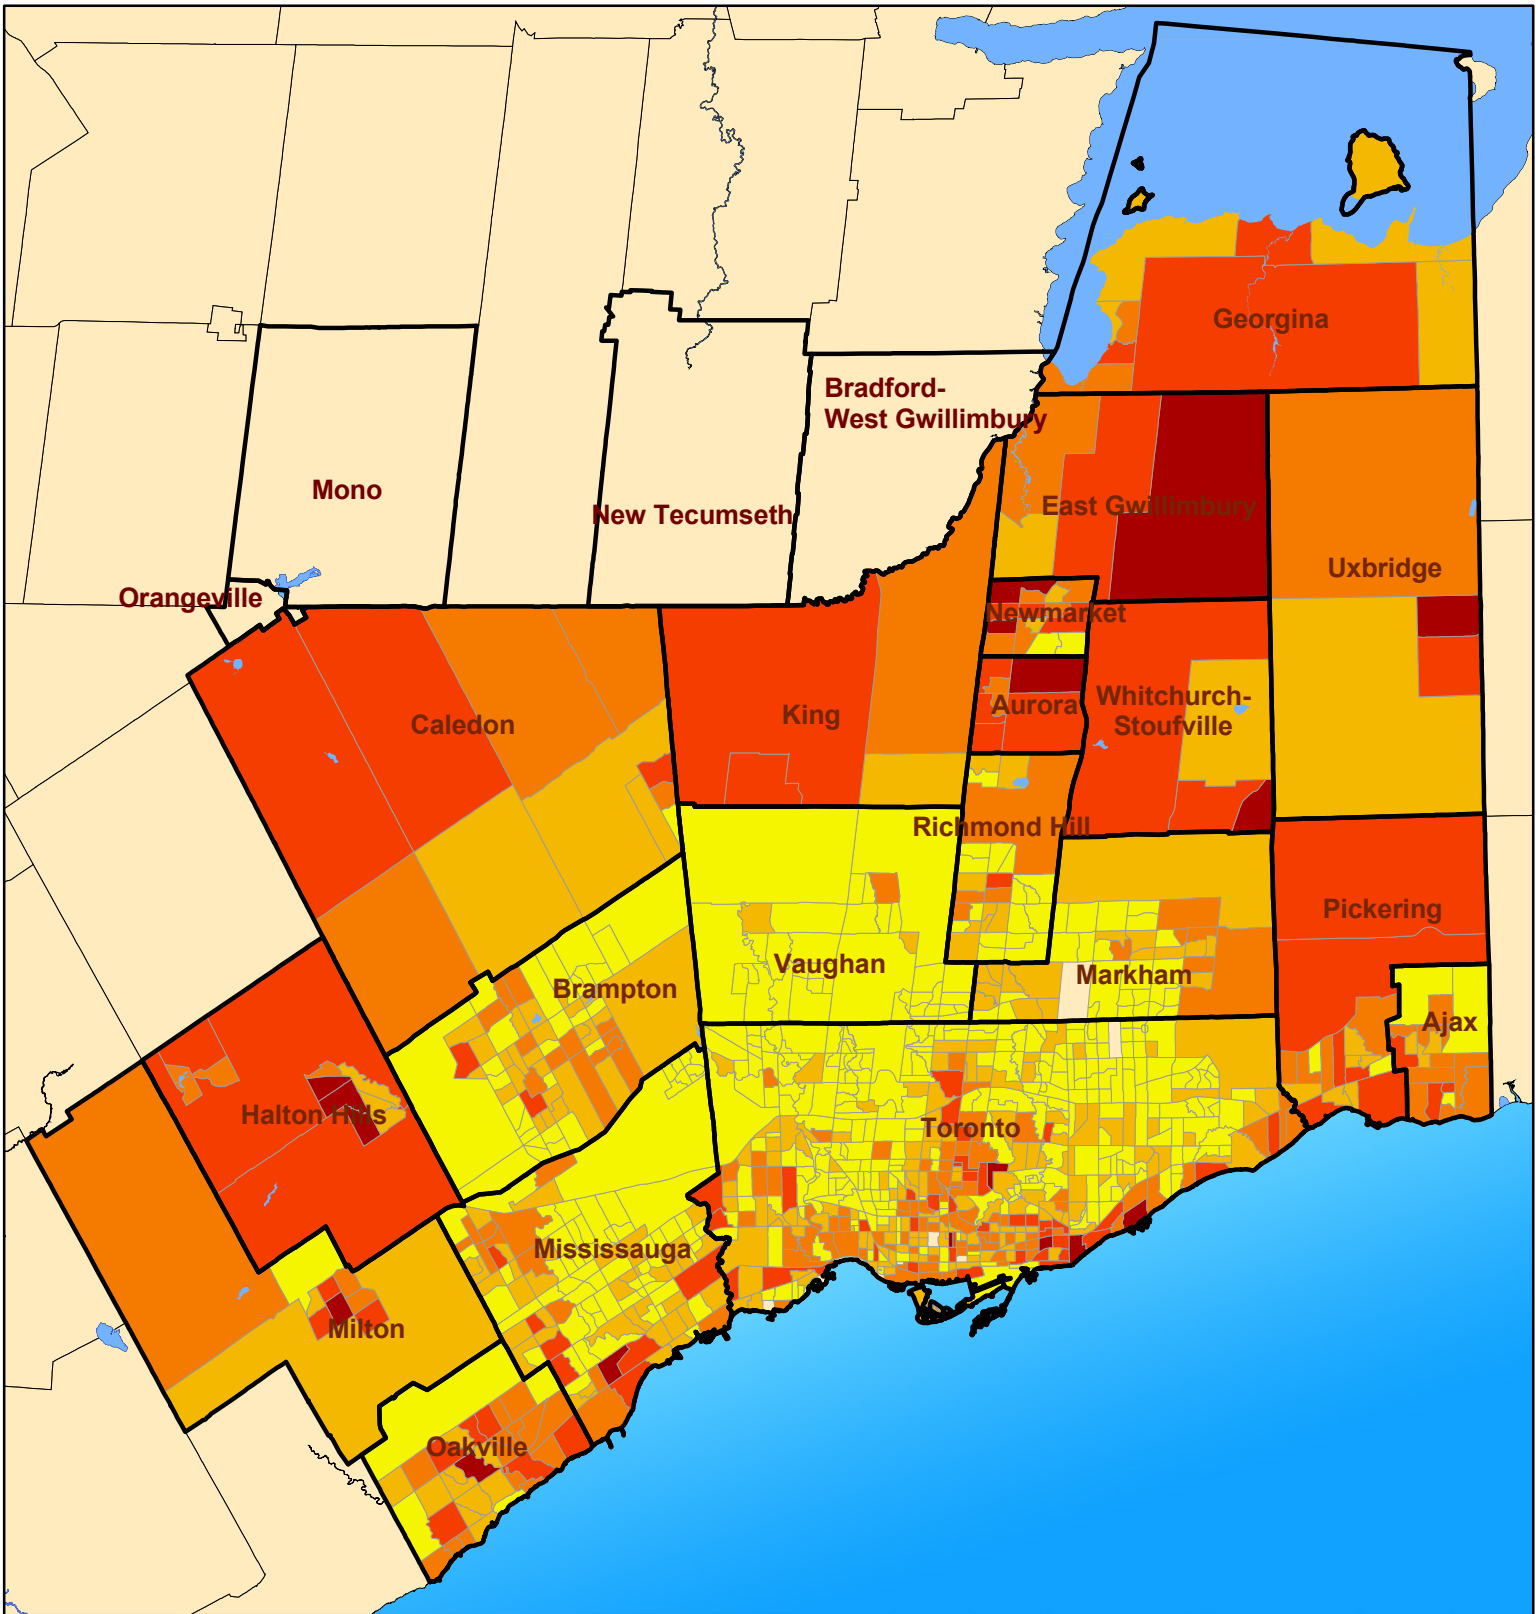

Toronto CMA Welsh Ethnic Origin 2006

Legend

Ethnic Origin - Welsh	Municipal boundary
0 - 30	Water body
31 - 70	
71 - 115	
116 - 185	
186 - 295	

Source: Statistics Canada, Census 2006;
 Social Policy Analysis & Research
 Copyright 2008 City of Toronto. All Rights Reserved.
 Publication Date: May 2008
 Contact: spar@toronto.ca

Notes: CMA is Census Metropolitan Area. Data is by Census Tract.
 Ethnic Origins reflect Total Responses (Single and Multiple Responses combined) and therefore will not add up to 100%.
 See the Census Dictionary for full definition.