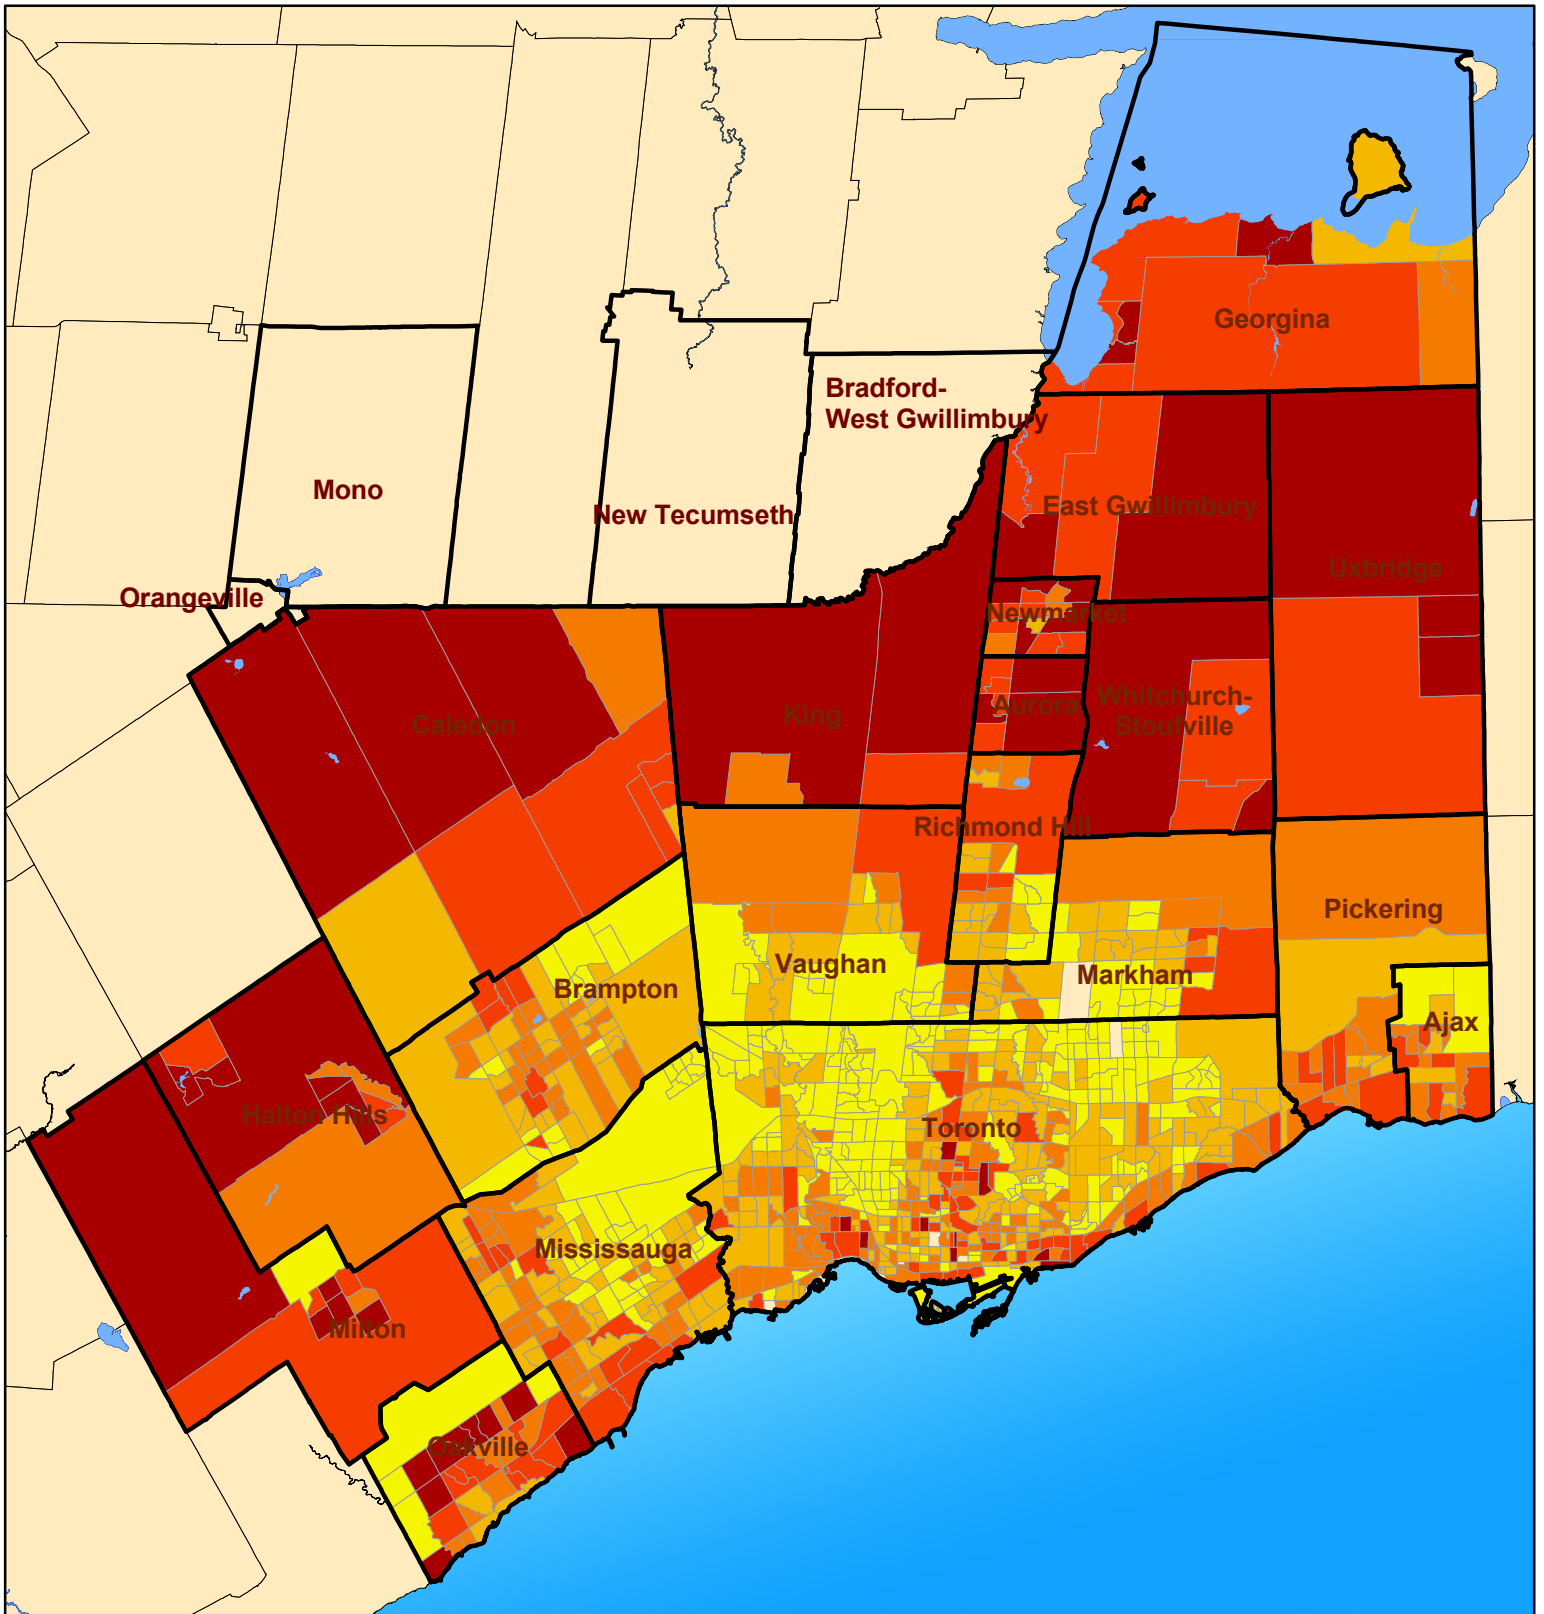

Toronto CMA Western European Ethnic Origin 2006

Legend

Ethnic Origin - W. European	 Municipal boundary
 0 - 200	 Water body
 201 - 390	
 391 - 610	
 611 - 915	
 916 - 1,605	

Source: Statistics Canada, Census 2006;
 Social Policy Analysis & Research
 Copyright 2008 City of Toronto. All Rights Reserved.
 Publication Date: May 2008
 Contact: spar@toronto.ca

Notes: CMA is Census Metropolitan Area. Data is by Census Tract. Ethnic Origins reflect Total Responses (Single and Multiple Responses combined) and therefore will not add up to 100%. See the Census Dictionary for full definition. N.I.E. = not included elsewhere.