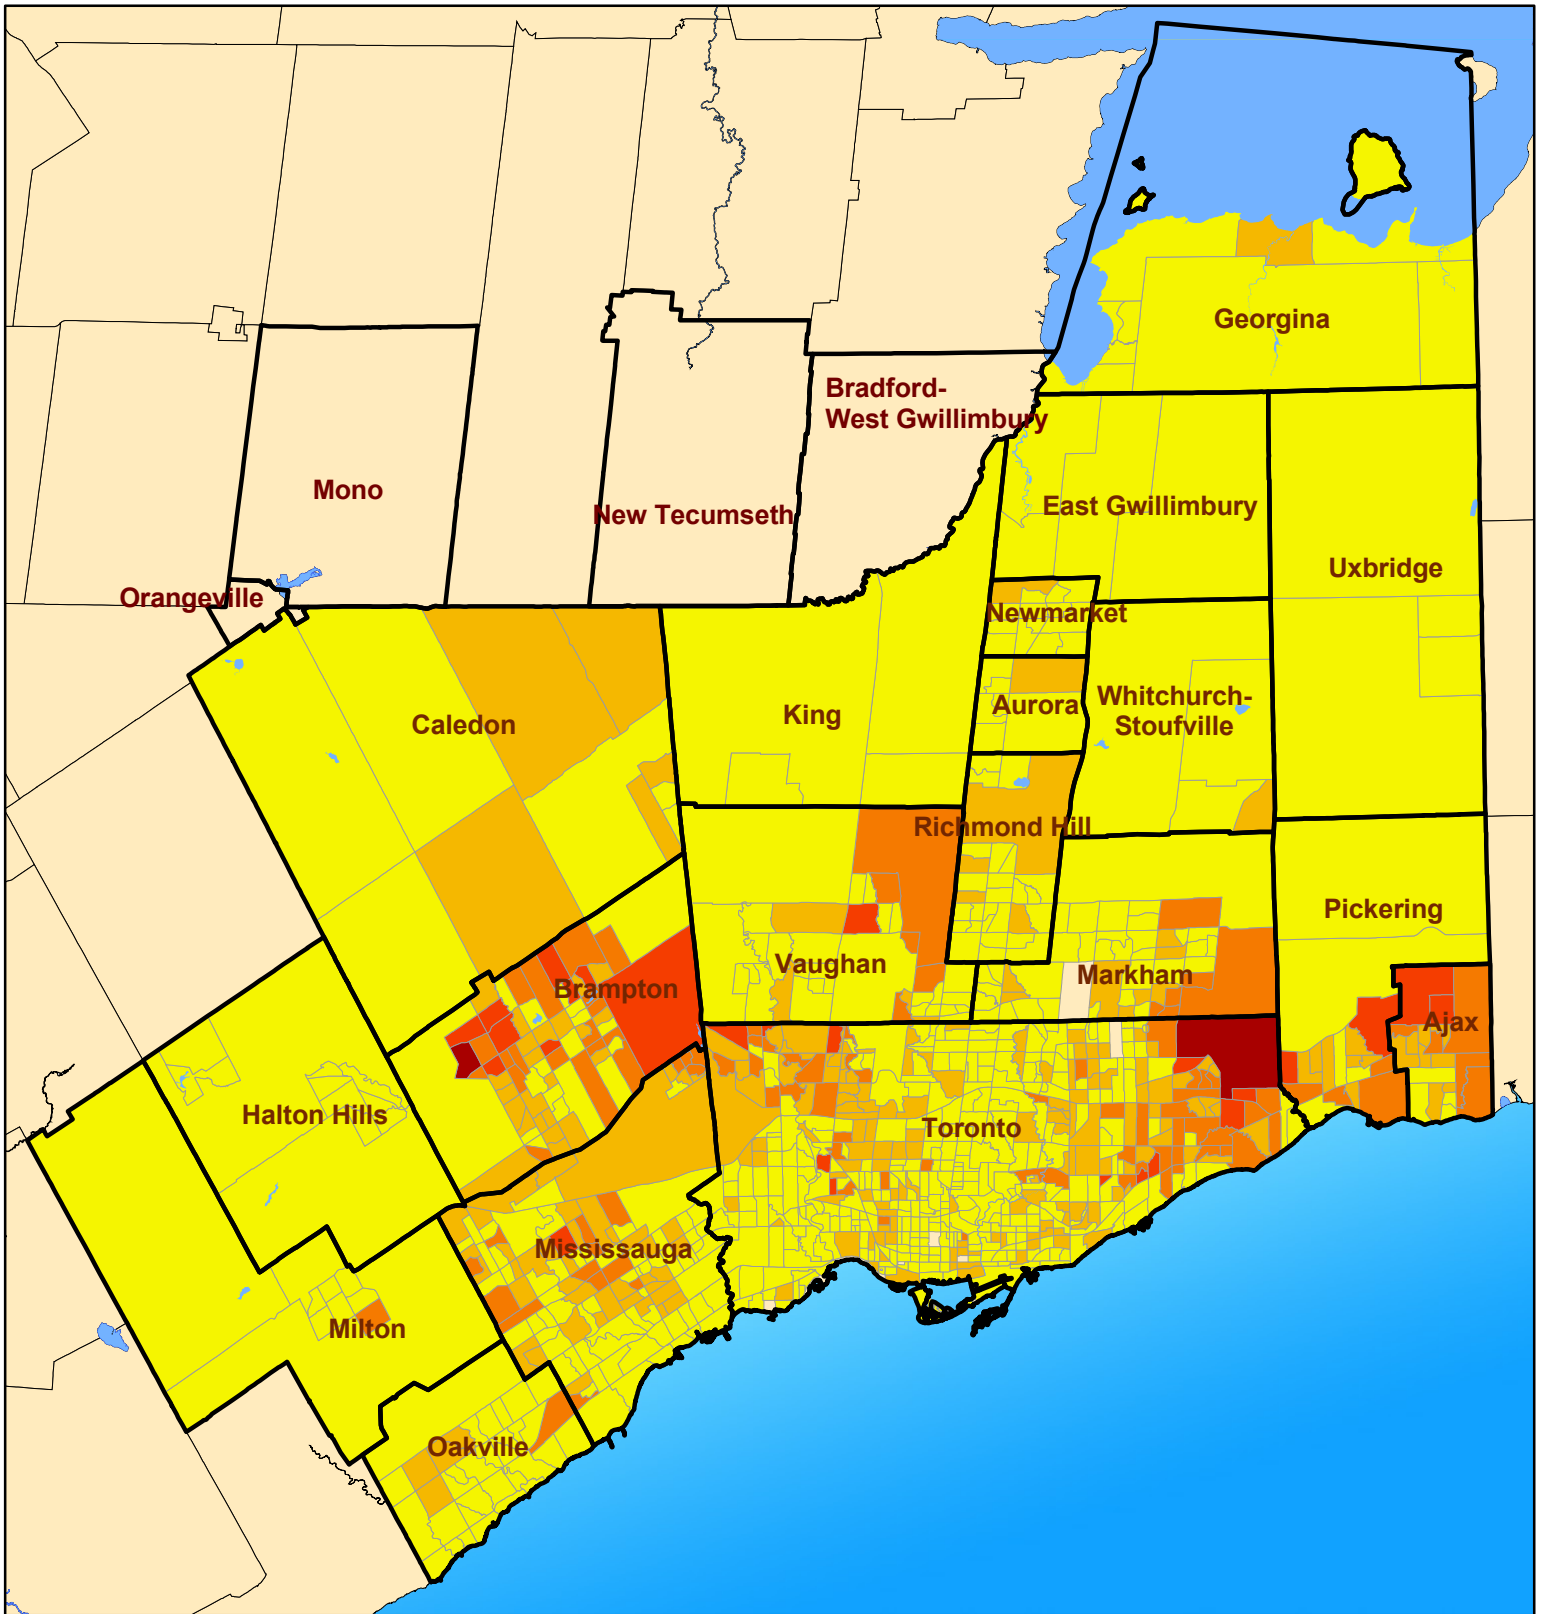

Toronto CMA West Indian Ethnic Origin 2006

Legend

Ethnic Origin - West Indian	 Municipal boundary
 0 - 30	 Water body
 31 - 80	
 81 - 160	
 161 - 300	
 301 - 700	

Source: Statistics Canada, Census 2006;
 Social Policy Analysis & Research
 Copyright 2008 City of Toronto. All Rights Reserved.
 Publication Date: May 2008
 Contact: spar@toronto.ca

Notes: CMA is Census Metropolitan Area. Data is by Census Tract.
 Ethnic Origins reflect Total Responses (Single and Multiple Responses combined) and therefore will not add up to 100%.
 See the Census Dictionary for full definition.