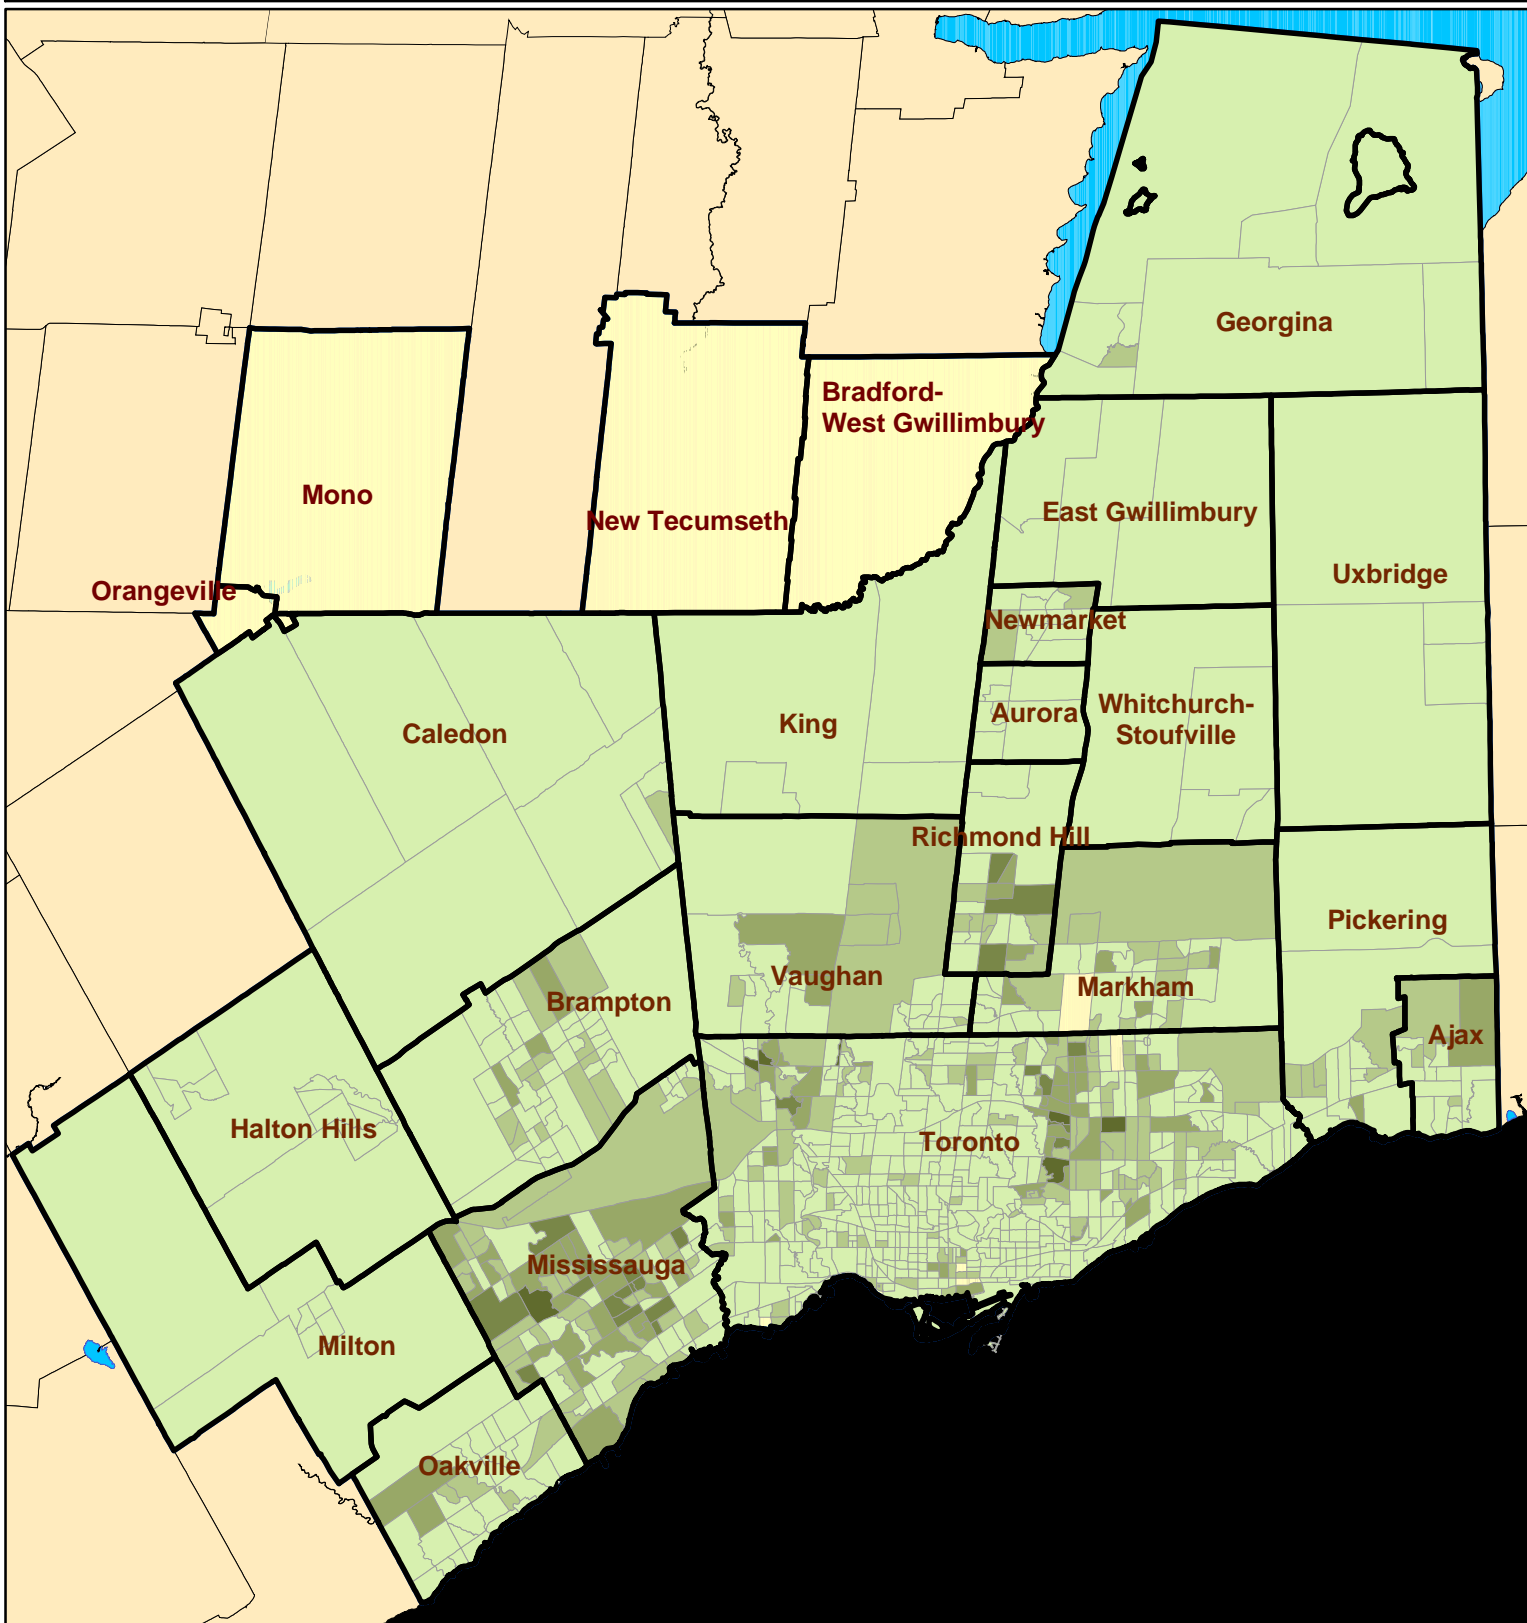

Toronto CMA Arab Visible Minority Population 2001

Legend

Arab Population

Source: Social Policy Analysis & Research; Census 2001
 Copyright 2005 City of Toronto. All Rights Reserved.
 Publication Date: October 2005
 Contact: spar@toronto.ca

Notes: CMA is Census Metropolitan Area. Data is by Census Tract.
 Ethnic Origins reflect Total Responses (Single and Multiple Responses combined) and therefore will not add up to 100%.
 See the Census Dictionary for full definition.