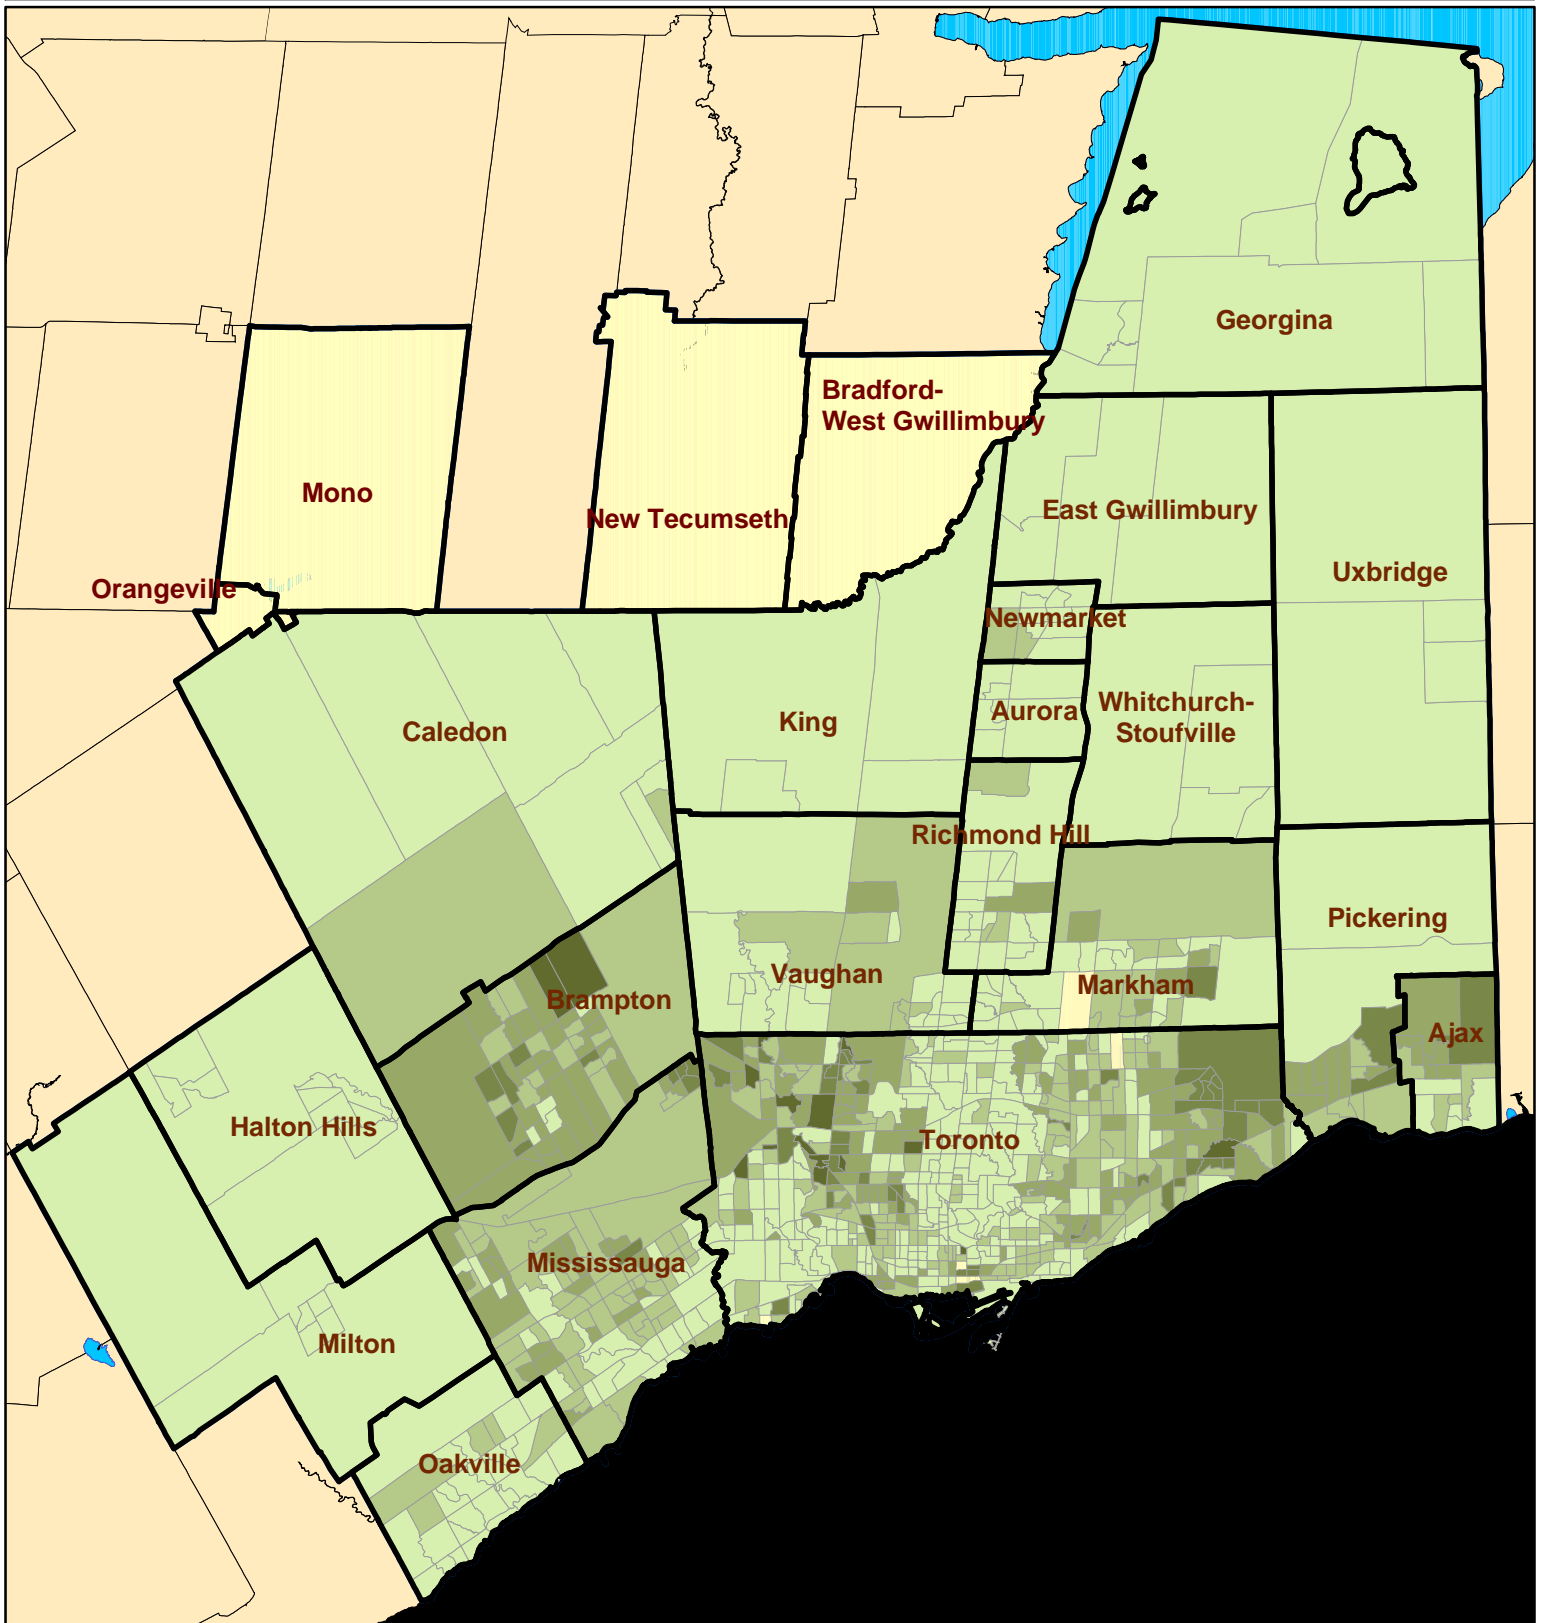

Toronto CMA Black Visible Minority Population 2001

Legend

Black Population

Source: Social Policy Analysis & Research; Census 2001
 Copyright 2005 City of Toronto. All Rights Reserved.
 Publication Date: October 2005
 Contact: spar@toronto.ca

Notes: CMA is Census Metropolitan Area. Data is by Census Tract.
 Ethnic Origins reflect Total Responses (Single and Multiple Responses combined) and therefore will not add up to 100%.
 See the Census Dictionary for full definition.