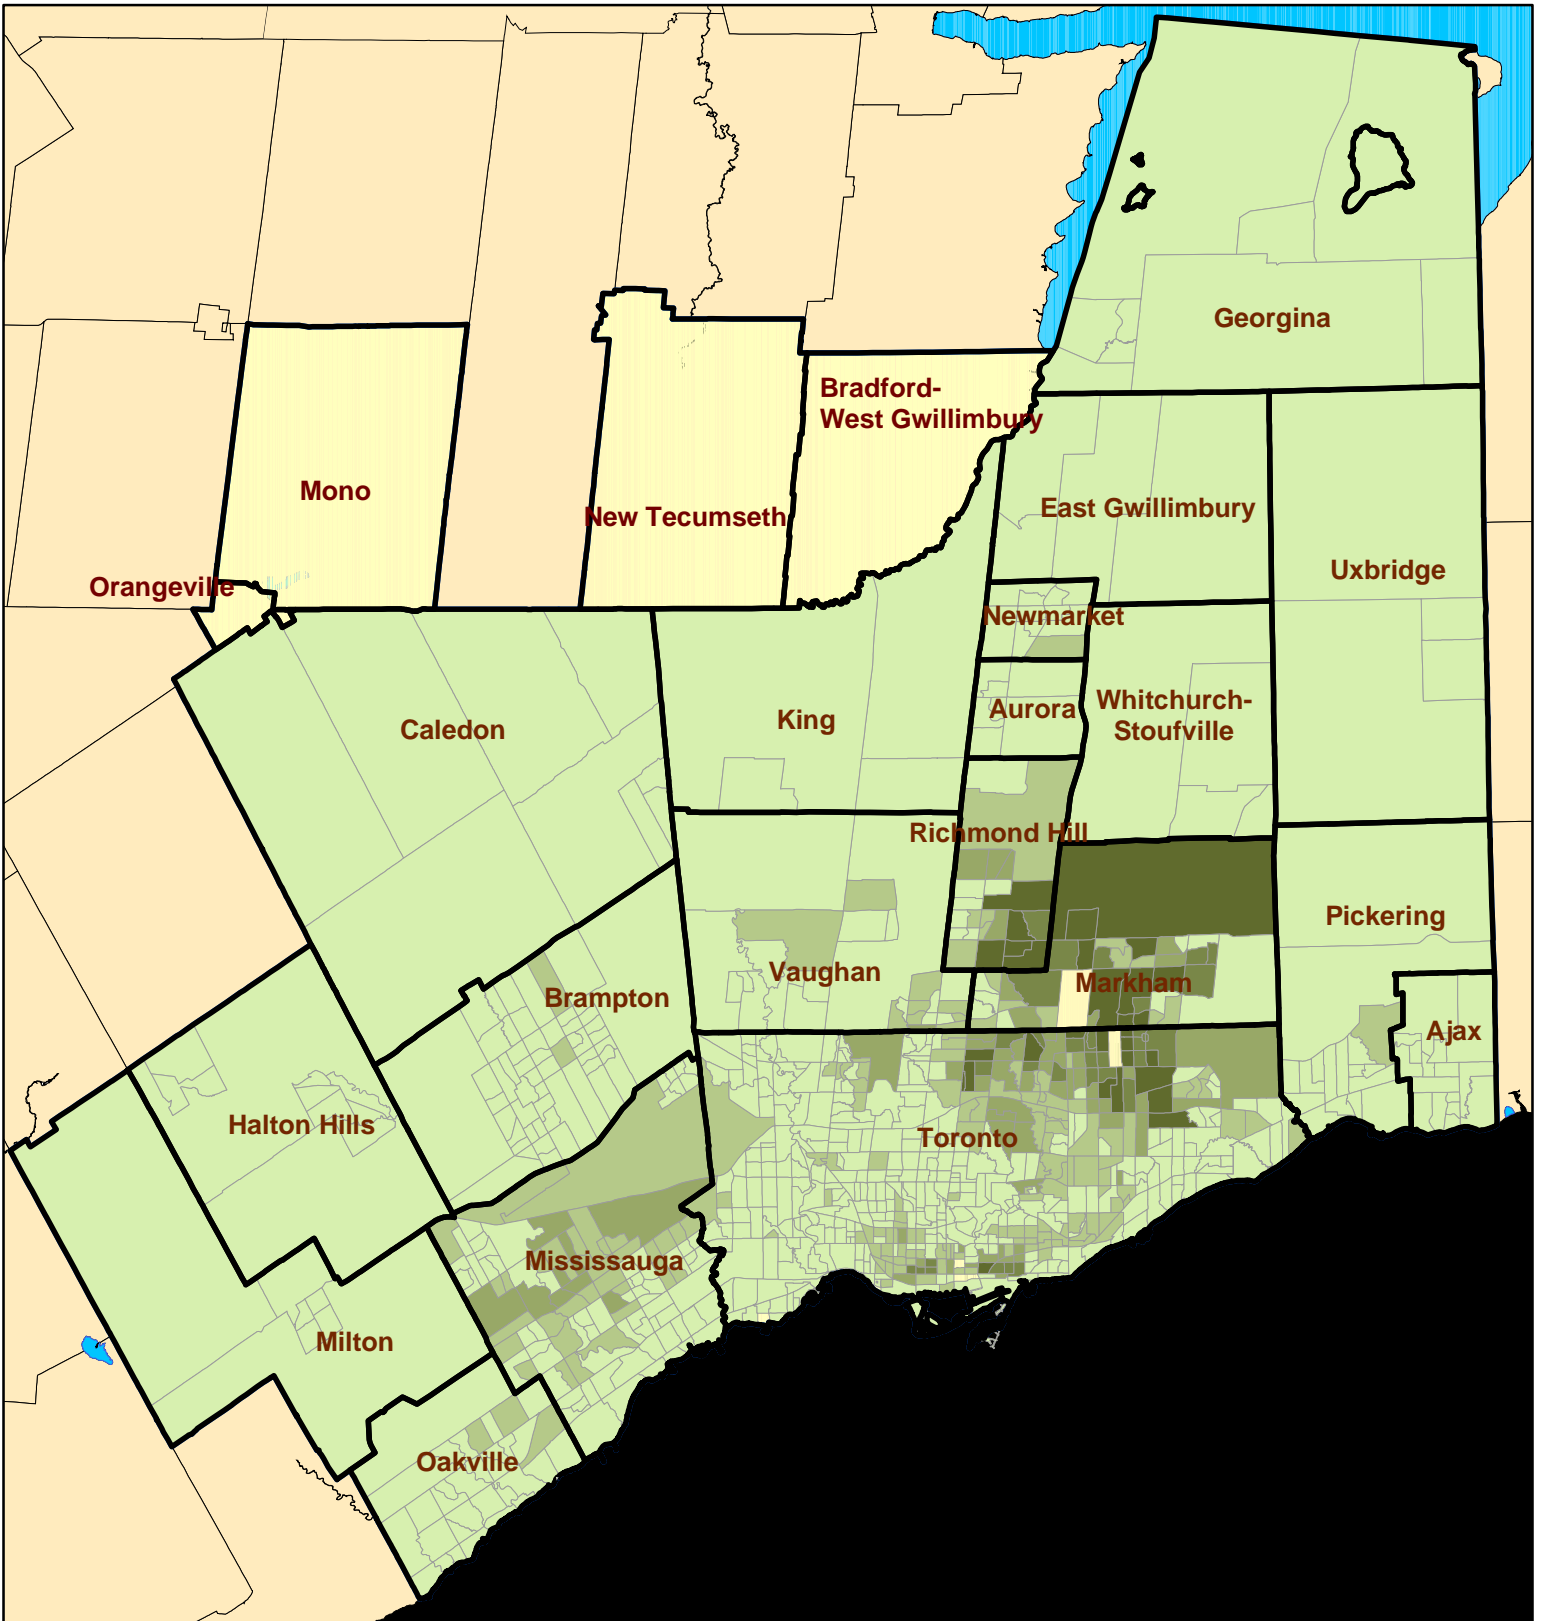

Toronto CMA Chinese Visible Minority Population 2001

Legend

Chinese Population

Source: Social Policy Analysis & Research; Census 2001
 Copyright 2005 City of Toronto. All Rights Reserved.
 Publication Date: October 2005
 Contact: spar@toronto.ca

Notes: CMA is Census Metropolitan Area. Data is by Census Tract.
 Ethnic Origins reflect Total Responses (Single and Multiple Responses combined) and therefore will not add up to 100%.
 See the Census Dictionary for full definition.