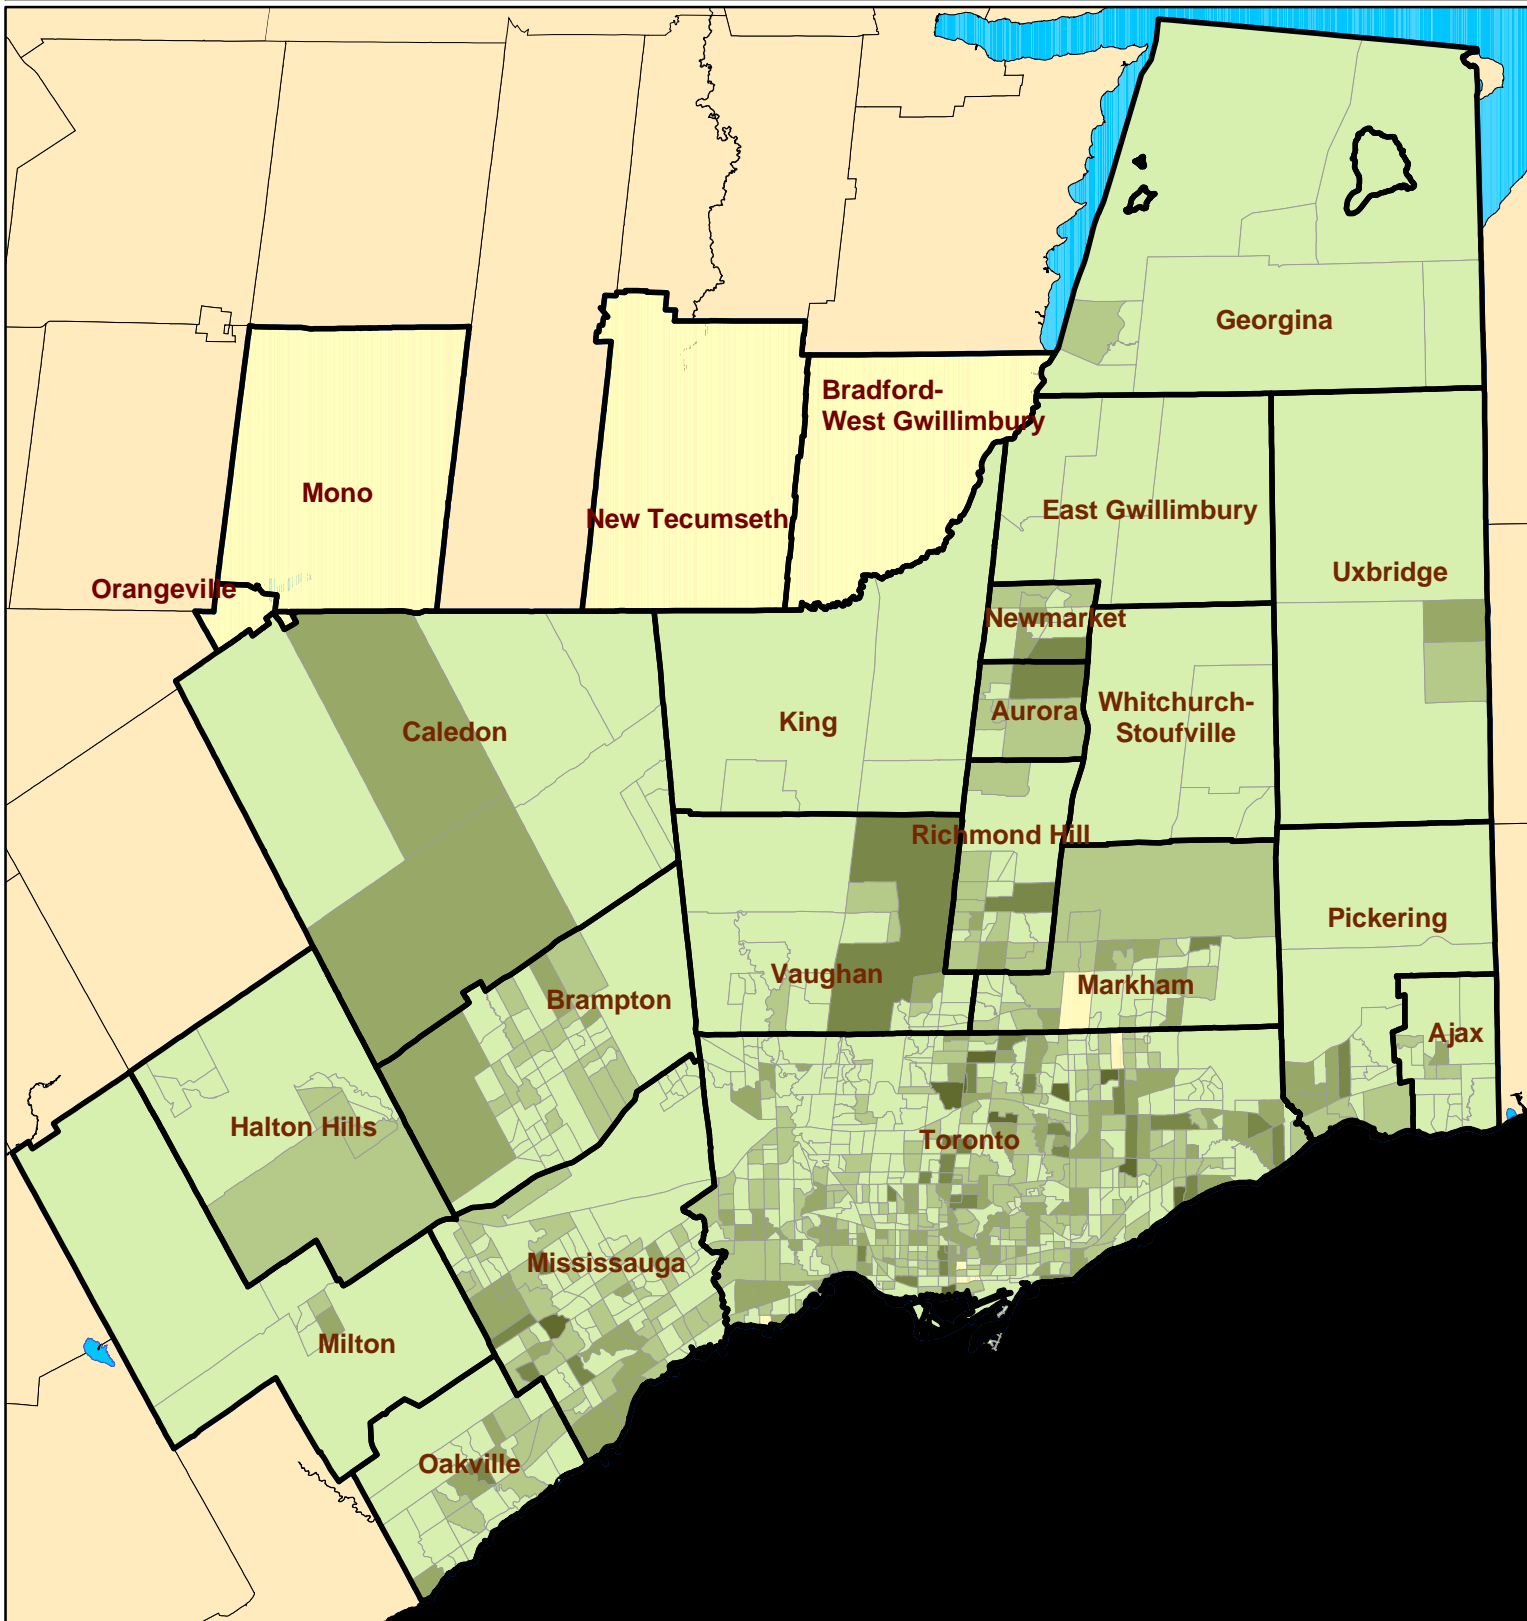

Toronto CMA Japanese Visible Minority Population 2001

Legend

Japanese Population

Source: Social Policy Analysis & Research; Census 2001
 Copyright 2005 City of Toronto. All Rights Reserved.
 Publication Date: October 2005
 Contact: spar@toronto.ca

Notes: CMA is Census Metropolitan Area. Data is by Census Tract.
 Ethnic Origins reflect Total Responses (Single and Multiple Responses combined) and therefore will not add up to 100%.
 See the Census Dictionary for full definition.