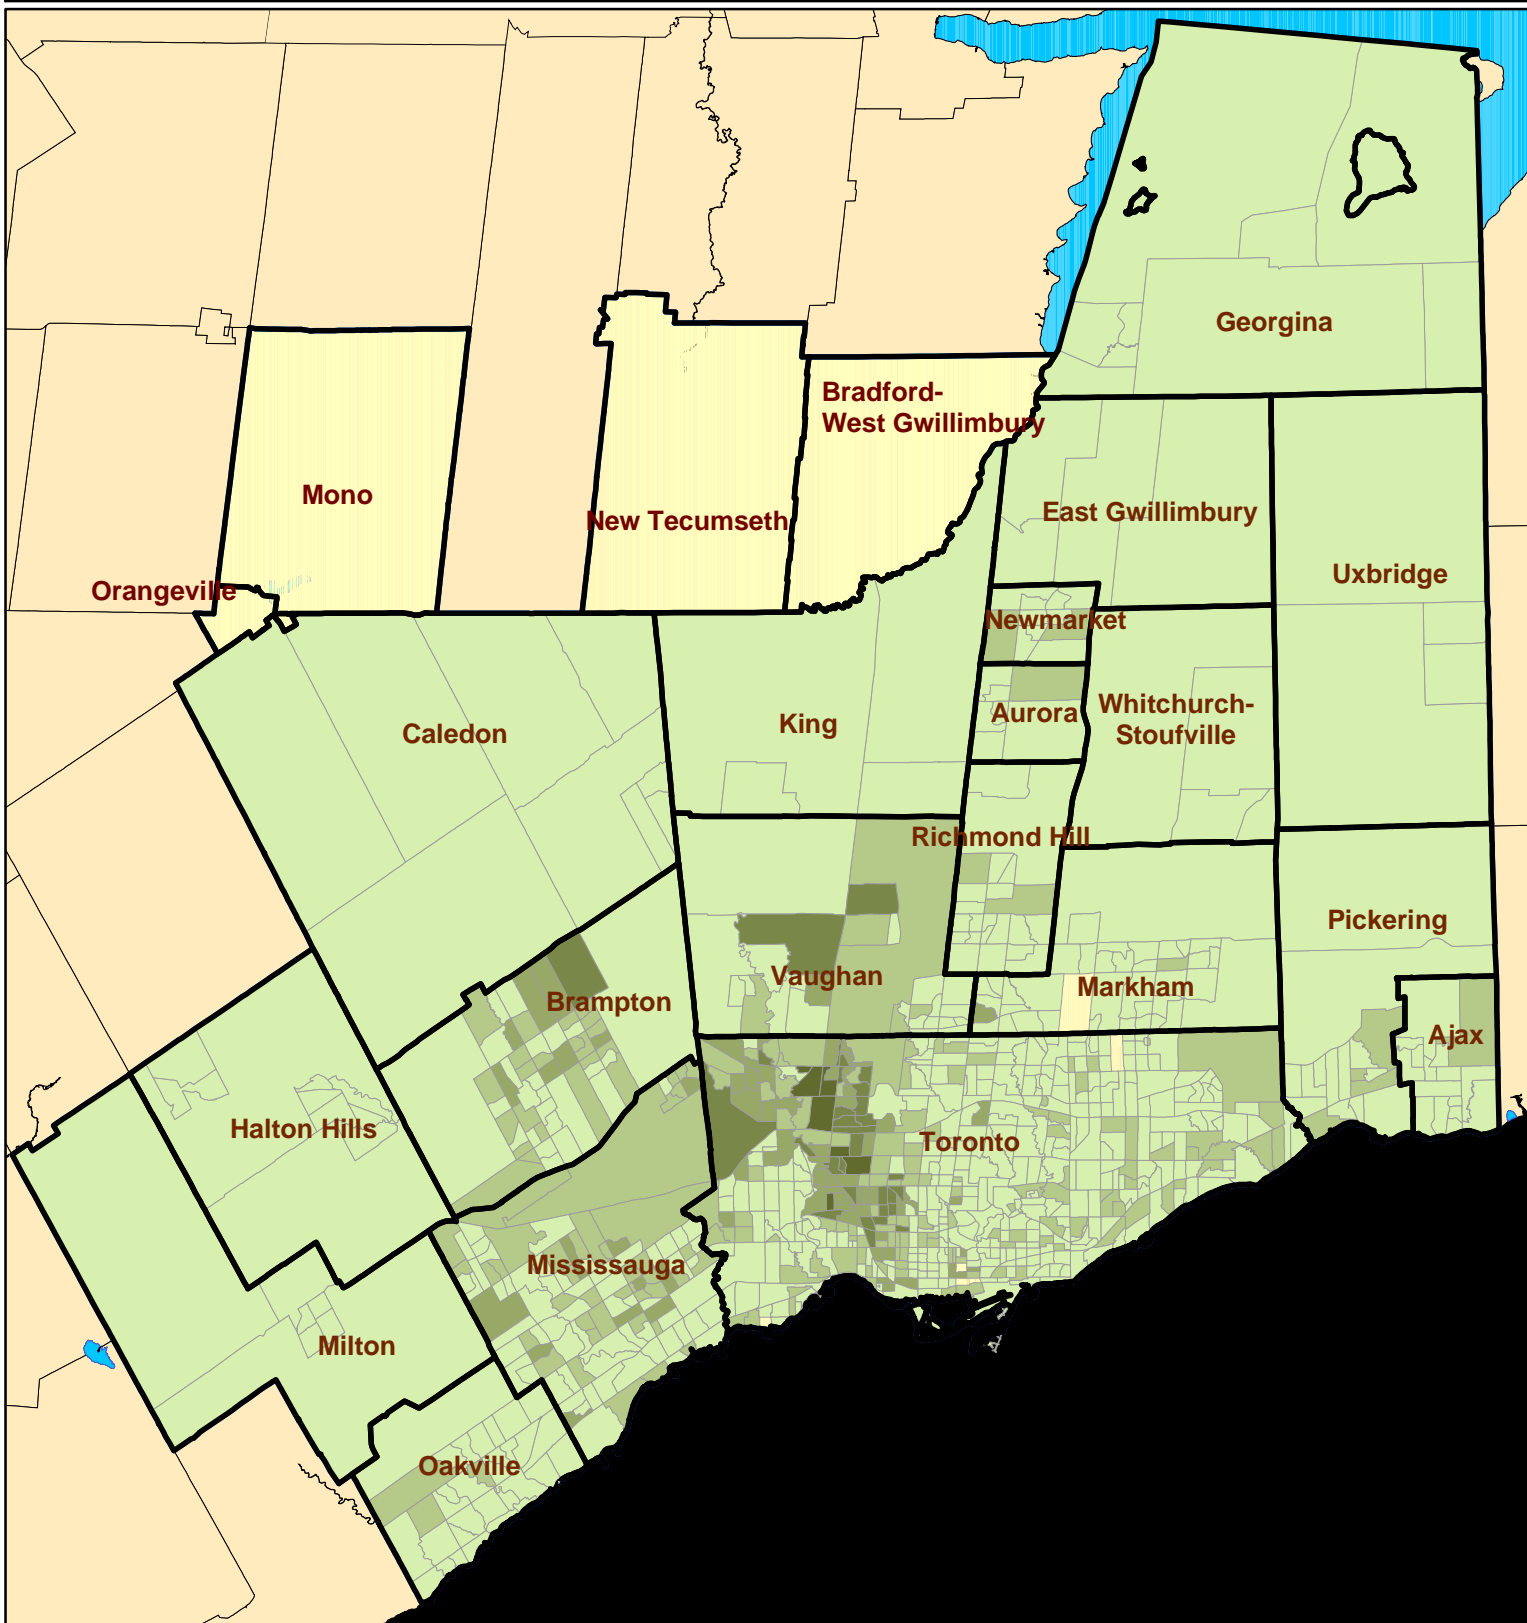

Toronto CMA Latin American Visible Minority Population 2001

Legend

Latin American Population

Source: Social Policy Analysis & Research; Census 2001
 Copyright 2005 City of Toronto. All Rights Reserved.
 Publication Date: October 2005
 Contact: spar@toronto.ca

Notes: CMA is Census Metropolitan Area. Data is by Census Tract.
 Ethnic Origins reflect Total Responses (Single and Multiple Responses combined) and therefore will not add up to 100%.
 See the Census Dictionary for full definition.