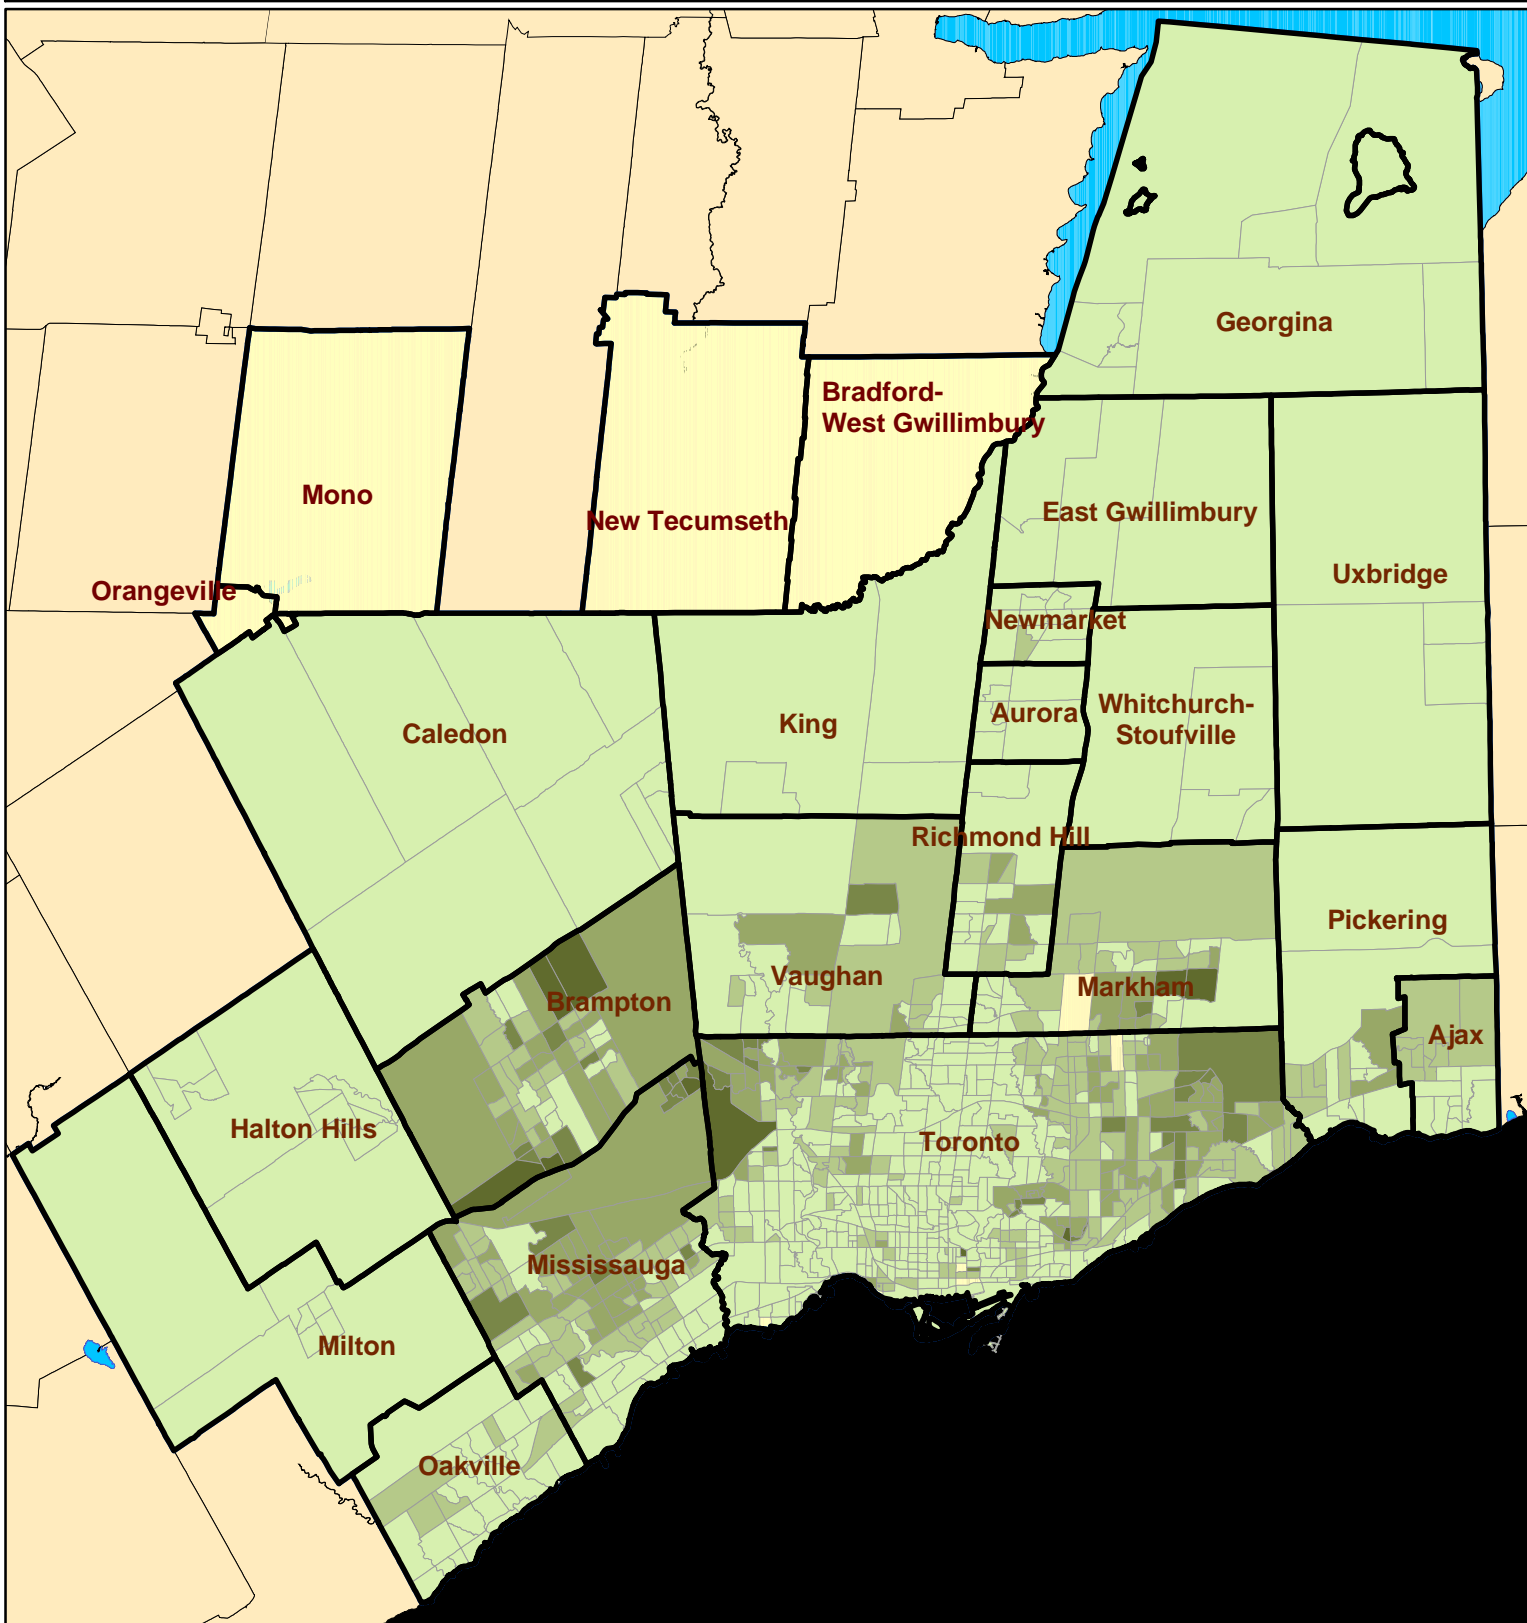

# Toronto CMA South Asian Visible Minority Population 2001

## Legend

### South Asian Population

Source: Social Policy Analysis & Research; Census 2001  
 Copyright 2005 City of Toronto. All Rights Reserved.  
 Publication Date: October 2005  
 Contact: spar@toronto.ca

Notes: CMA is Census Metropolitan Area. Data is by Census Tract.  
 Ethnic Origins reflect Total Responses (Single and Multiple Responses combined) and therefore will not add up to 100%.  
 See the Census Dictionary for full definition.