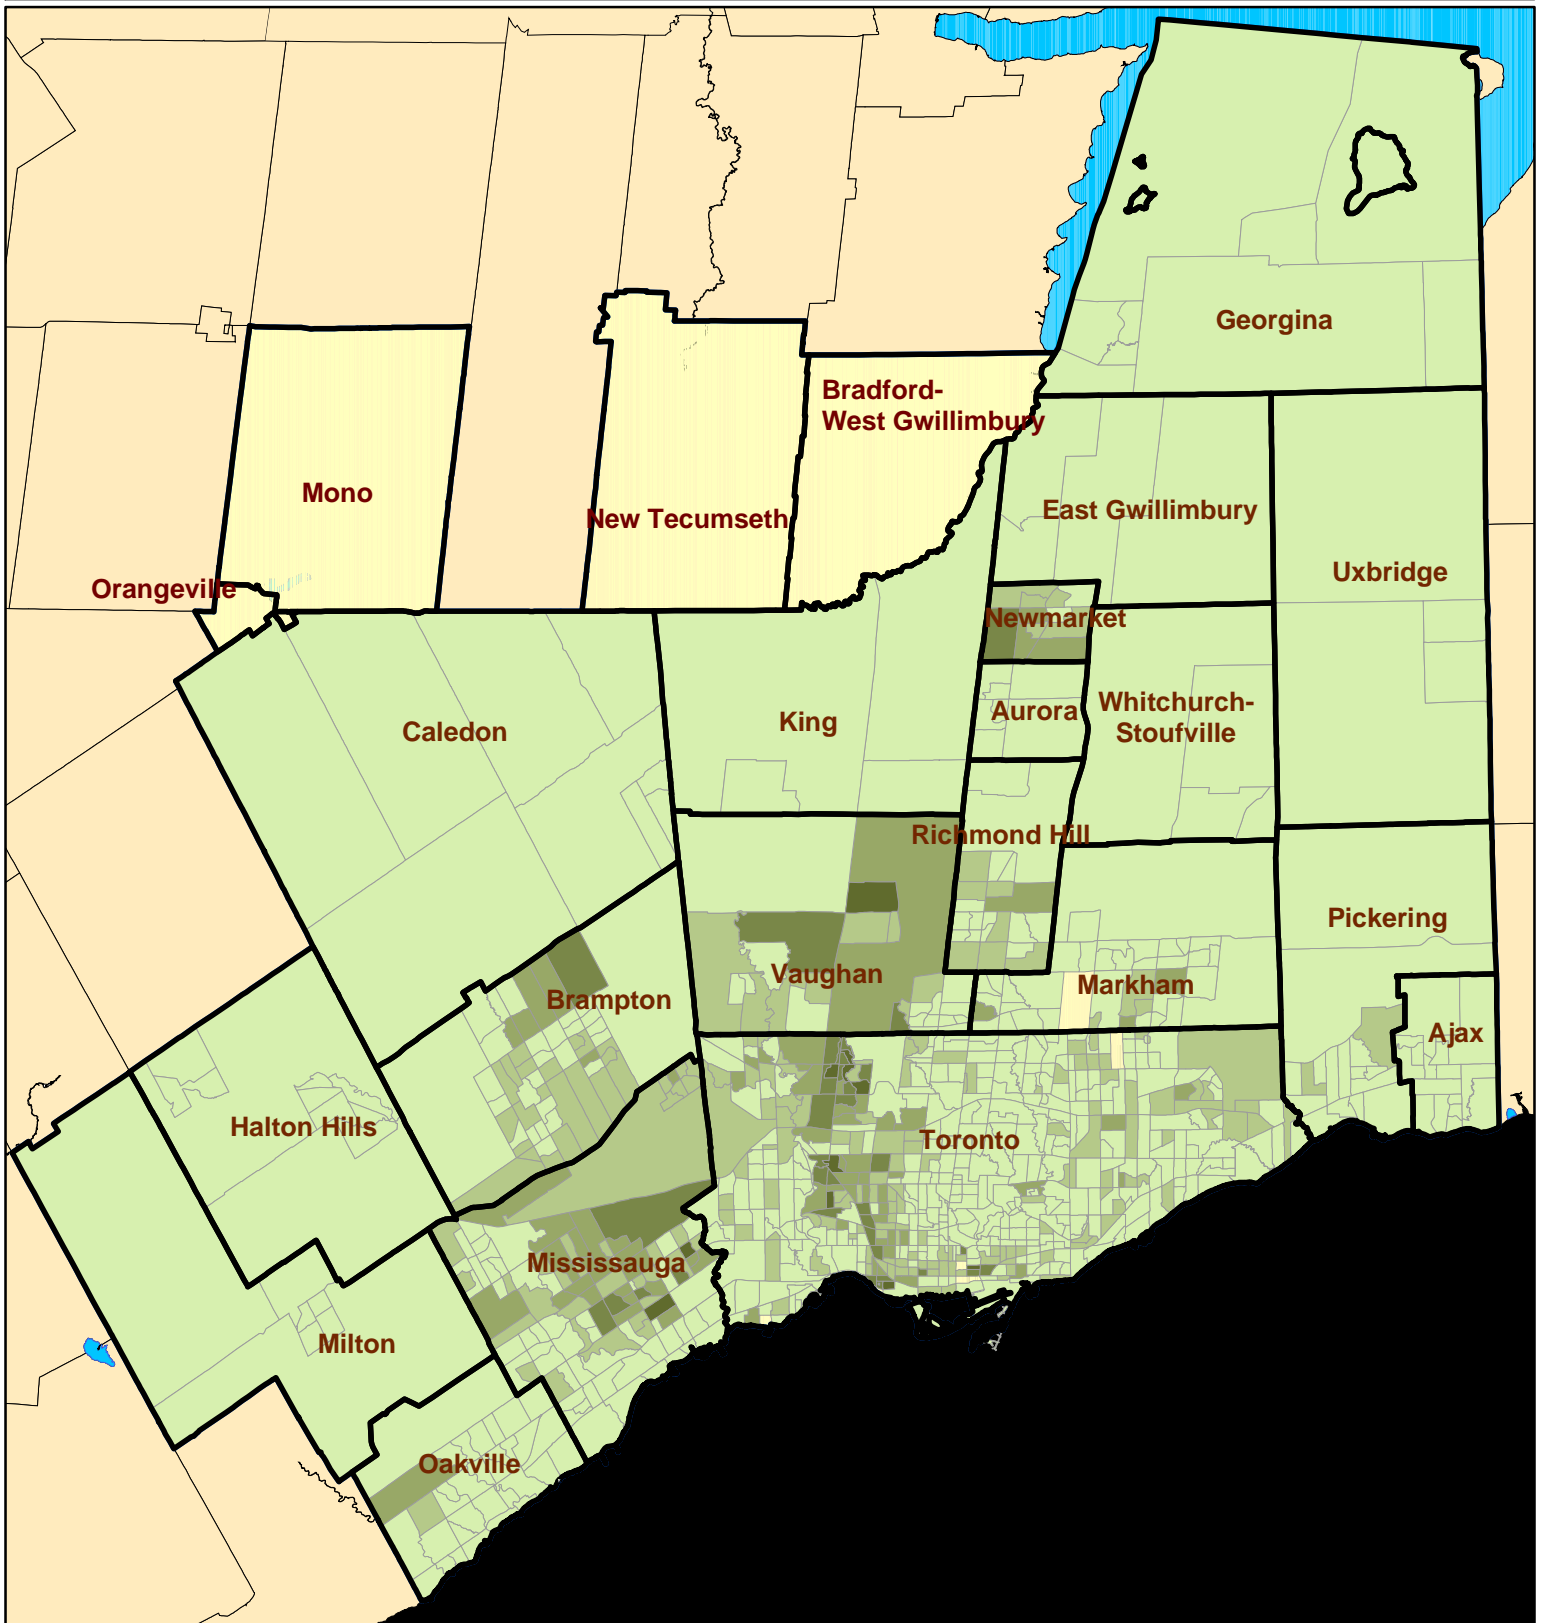

# Toronto CMA Southeast Asian Visible Minority Population 2001

## Legend

Notes: CMA is Census Metropolitan Area. Data is by Census Tract.  
 Ethnic Origins reflect Total Responses (Single and Multiple Responses combined) and therefore will not add up to 100%.  
 See the Census Dictionary for full definition.