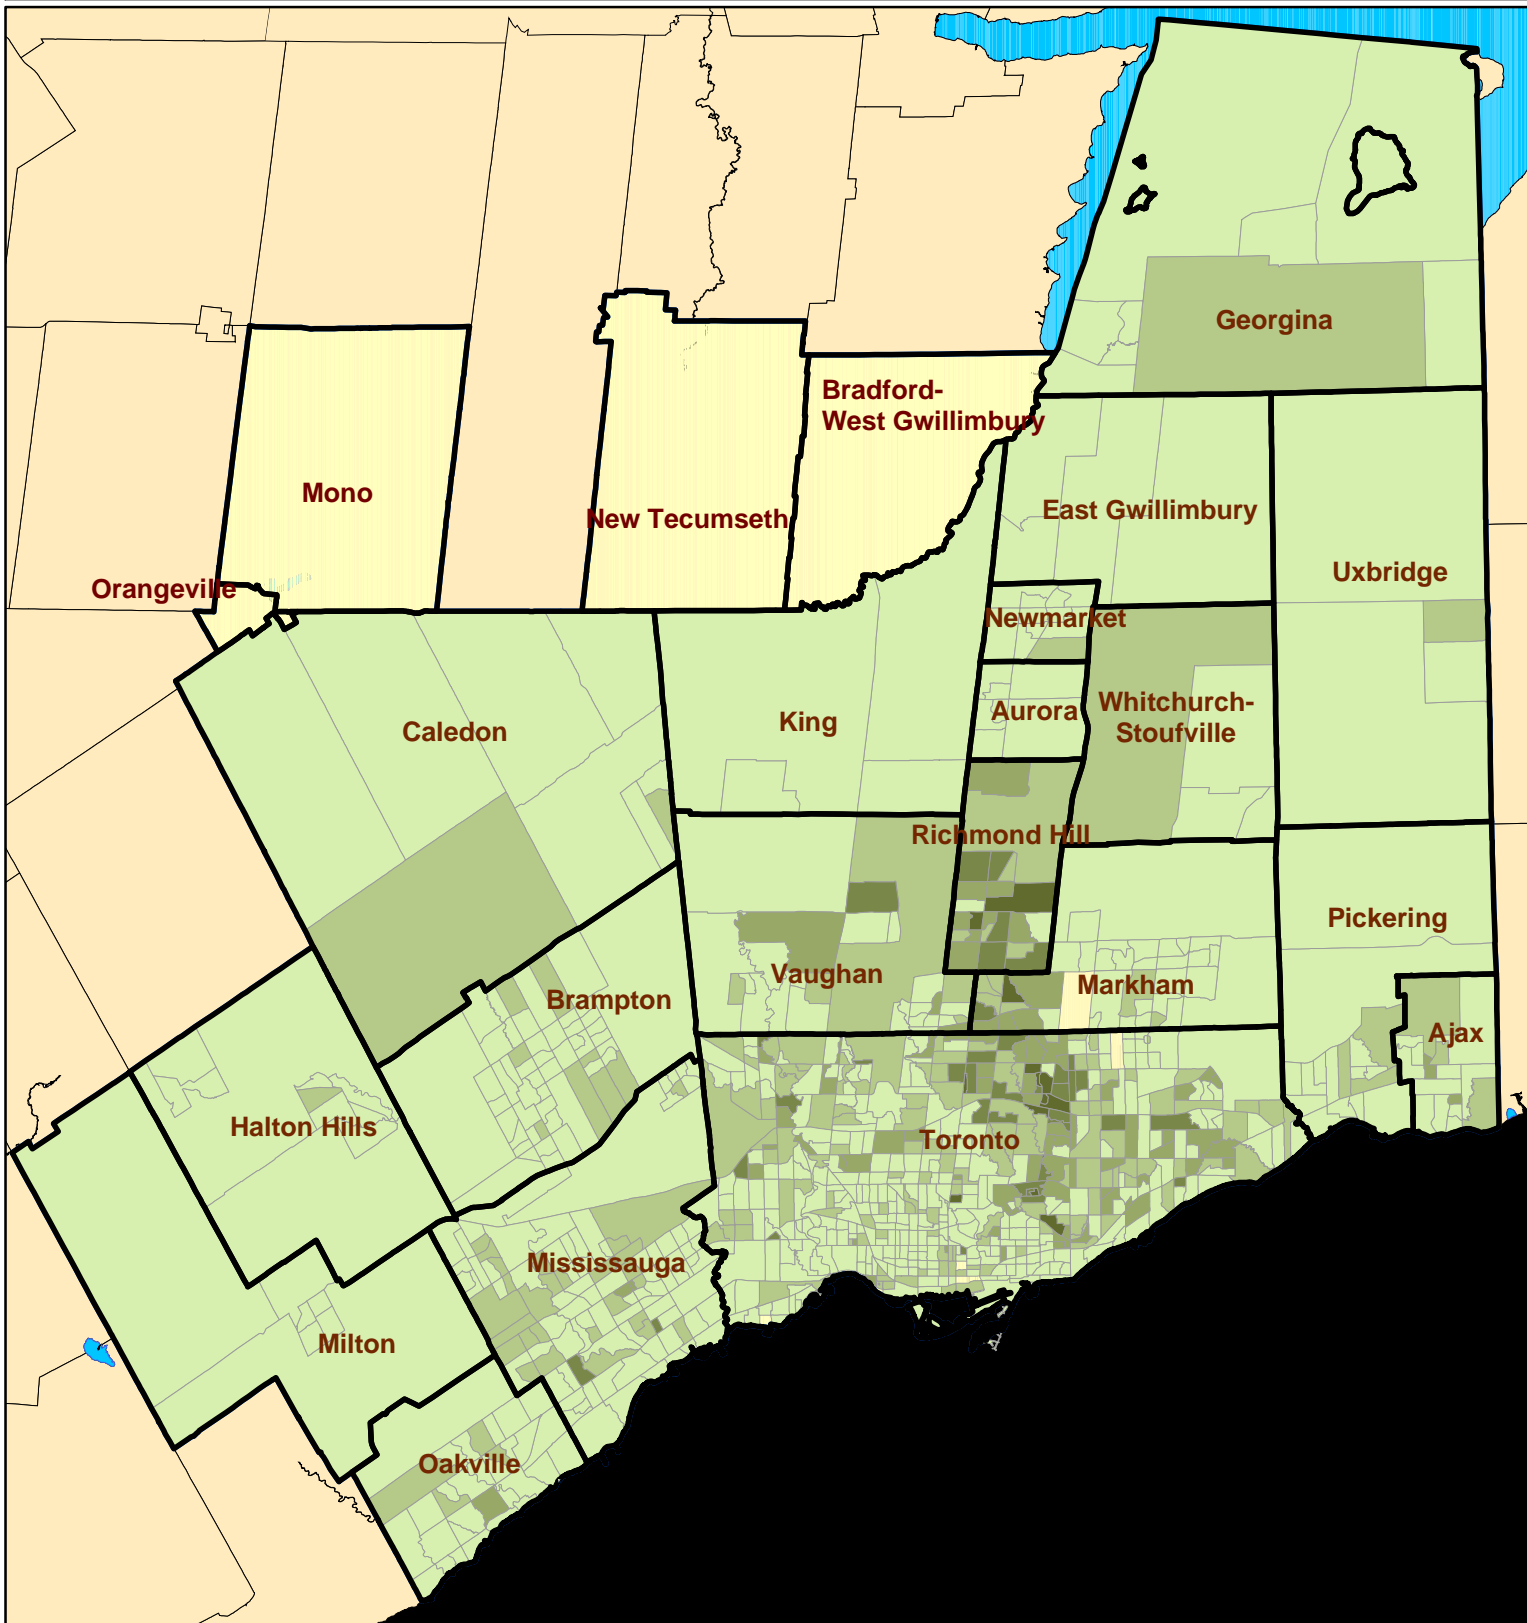

Toronto CMA West Asian Visible Minority Population 2001

Legend

West Asian Population

Source: Social Policy Analysis & Research; Census 2001
 Copyright 2005 City of Toronto. All Rights Reserved.
 Publication Date: October 2005
 Contact: spar@toronto.ca

Notes: CMA is Census Metropolitan Area. Data is by Census Tract.
 Ethnic Origins reflect Total Responses (Single and Multiple Responses combined) and therefore will not add up to 100%.
 See the Census Dictionary for full definition.