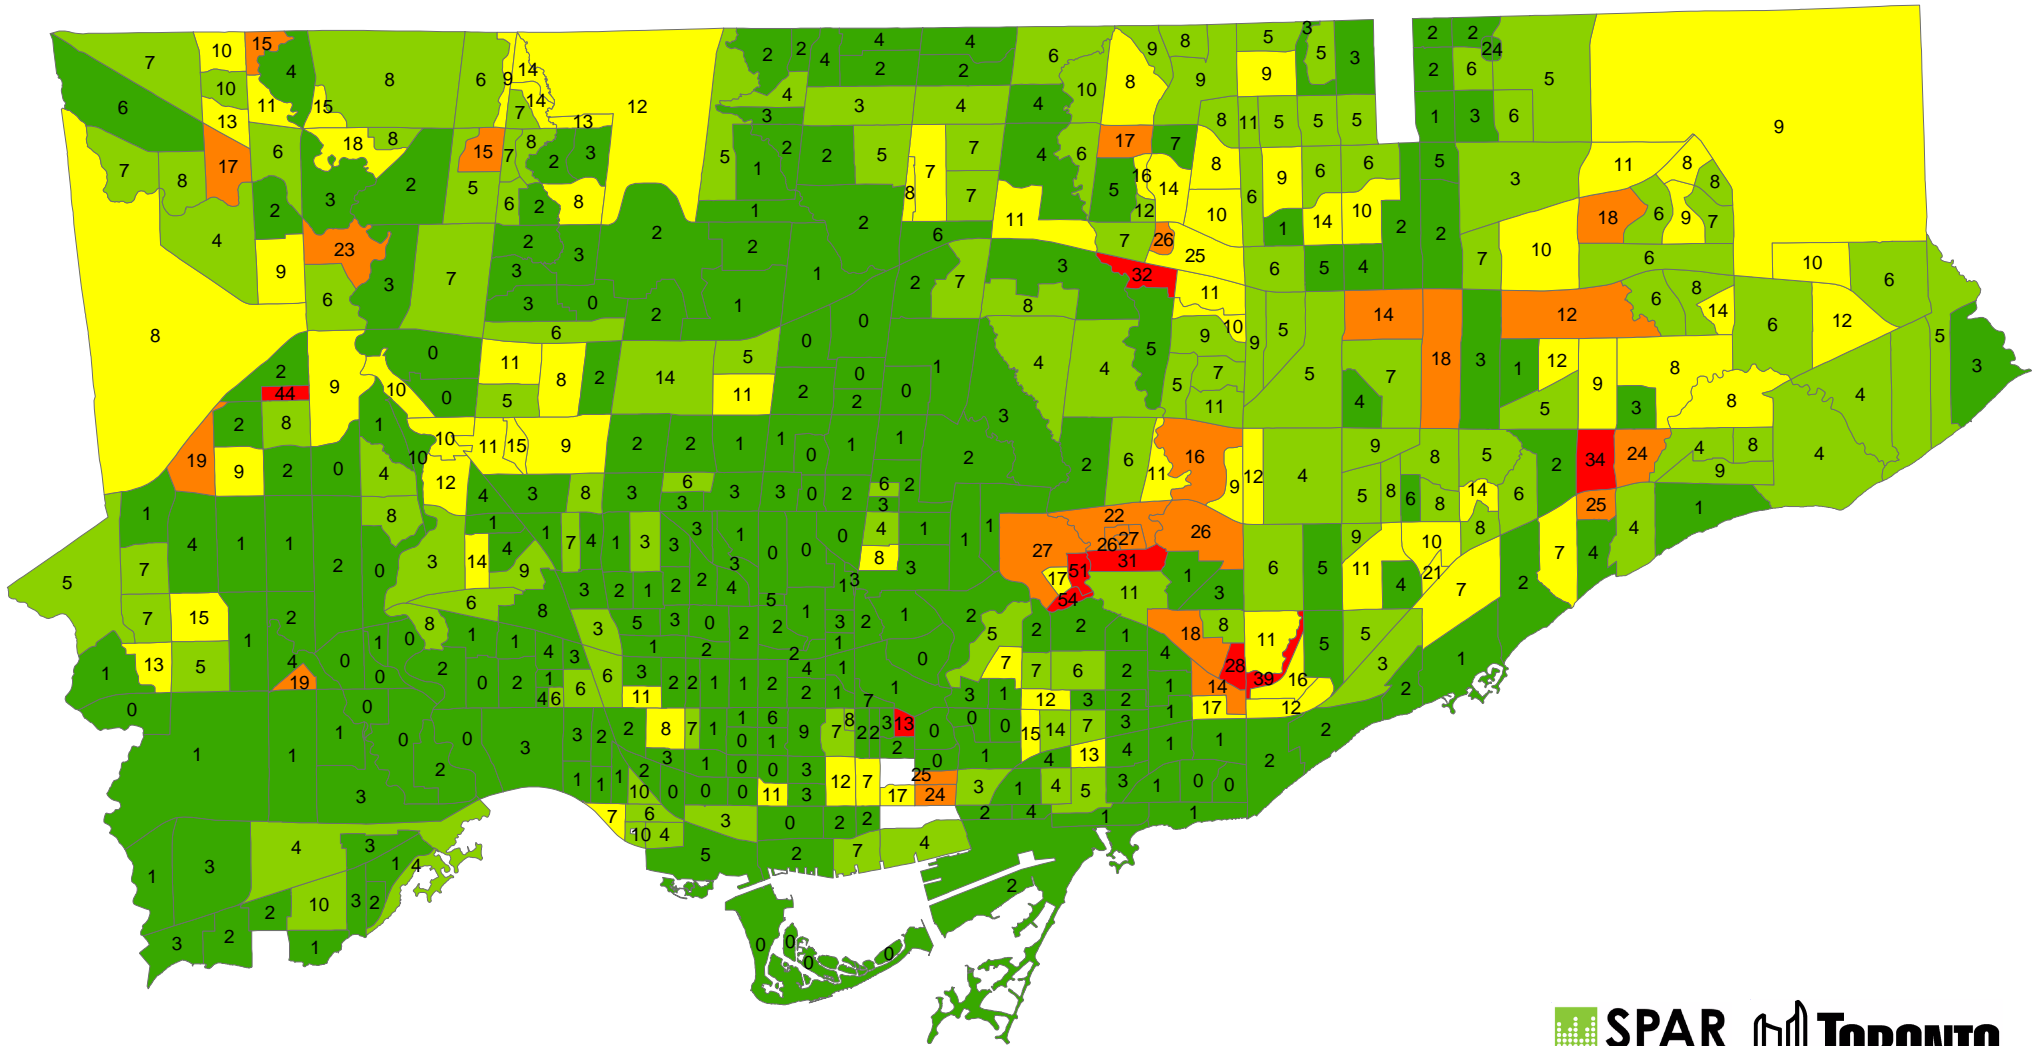

Muslim Population 2001

Total Persons and Percentage of Population, By Census Tract

Legend

Religion: Islam

- 0 - 195
- 196 - 465
- 466 - 890
- 891 - 1,720
- 1,721 - 3,120

XX.x Percent of Total Population
 Registering Islam as Religion

Source: Census 2001
 Copyright 2004 City of Toronto. All Rights Reserved.
 Prepared by: Social Policy Analysis & Research
 Publication Date: January 2004

Classification by Natural Breaks.