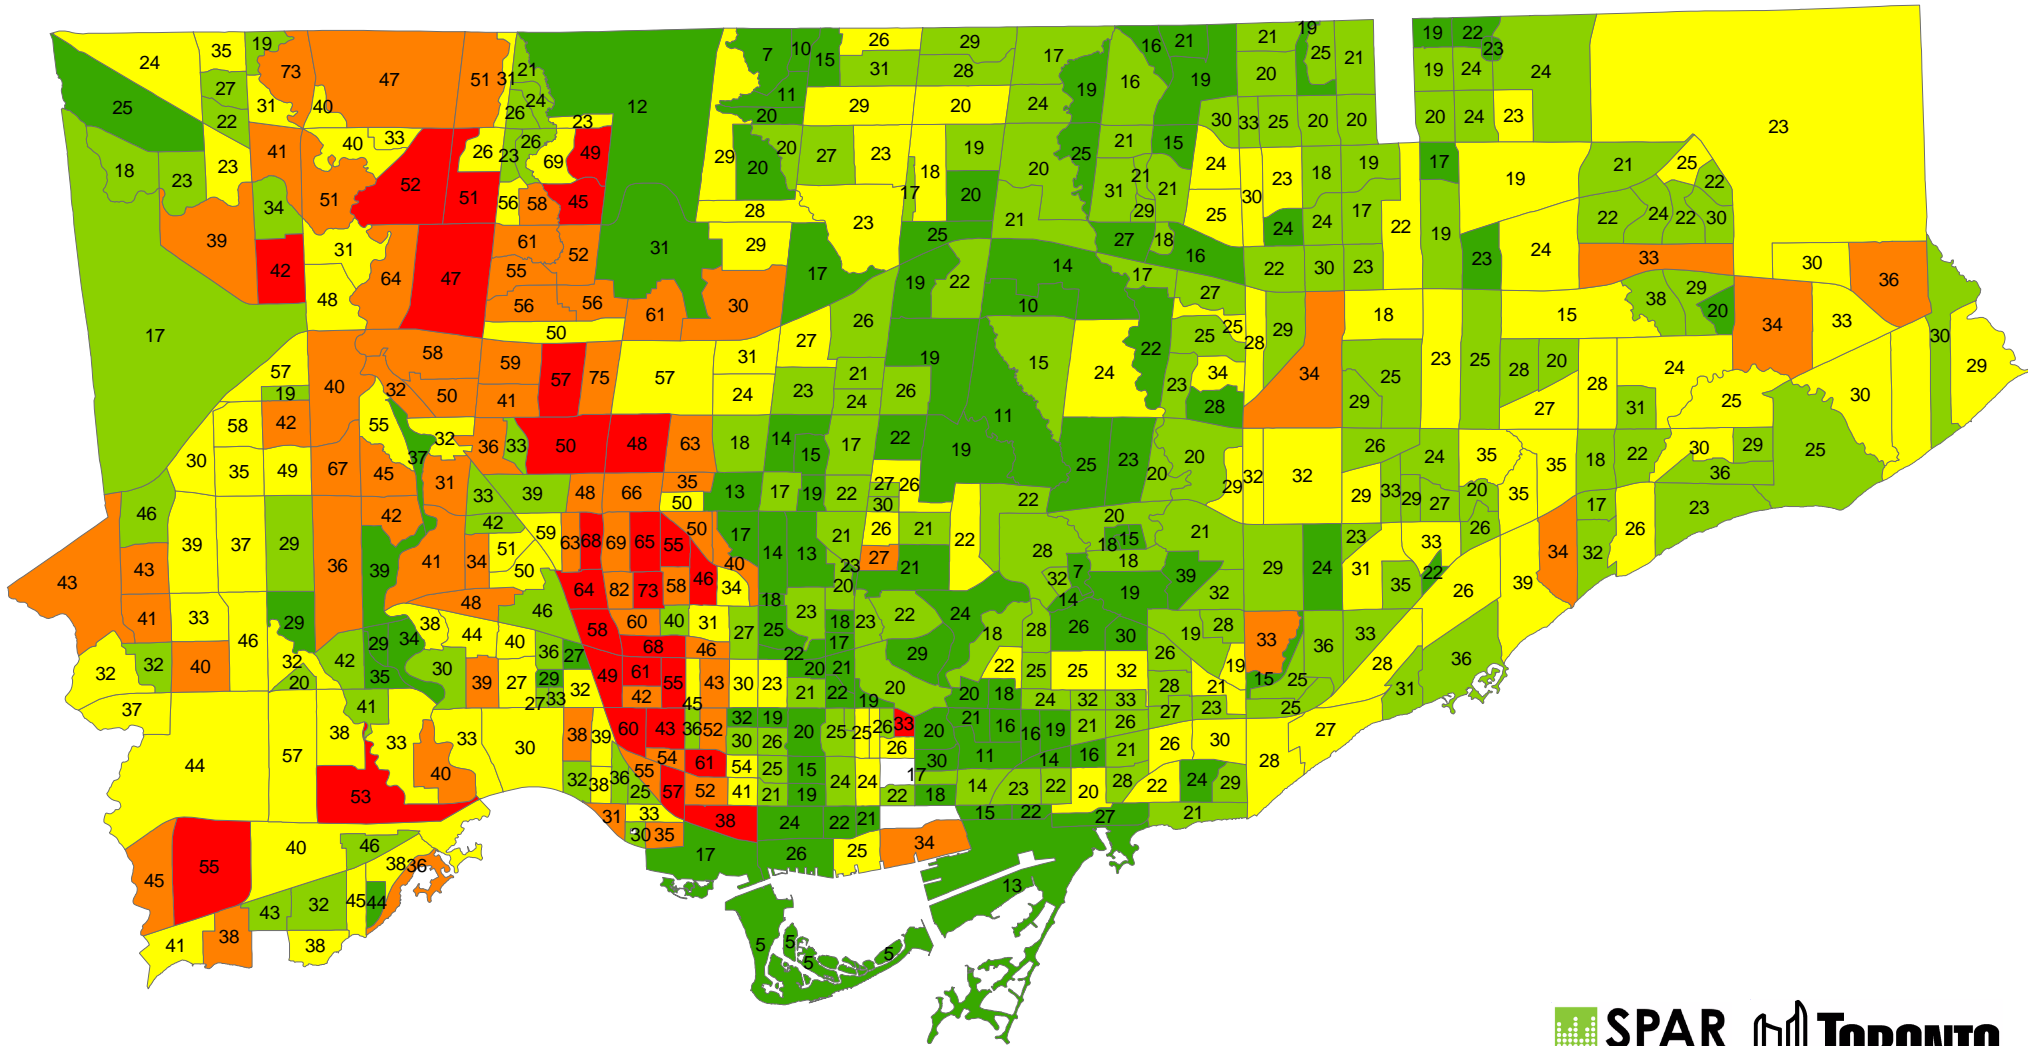

Roman Catholic Population 2001

Total Persons and Percentage of Population, By Census Tract

Legend

Religion: Roman Catholic

- 35 - 840
- 841 - 1400
- 1401 - 2020
- 2021 - 2905
- 2906 - 5275

XX.x Percent of Total Population
 Registering Roman Catholic
 as Religion

Source: Census 2001
 Copyright 2004 City of Toronto. All Rights Reserved.
 Prepared by: Social Policy Analysis & Research
 Publication Date: January 2004

Classification by Natural Breaks.