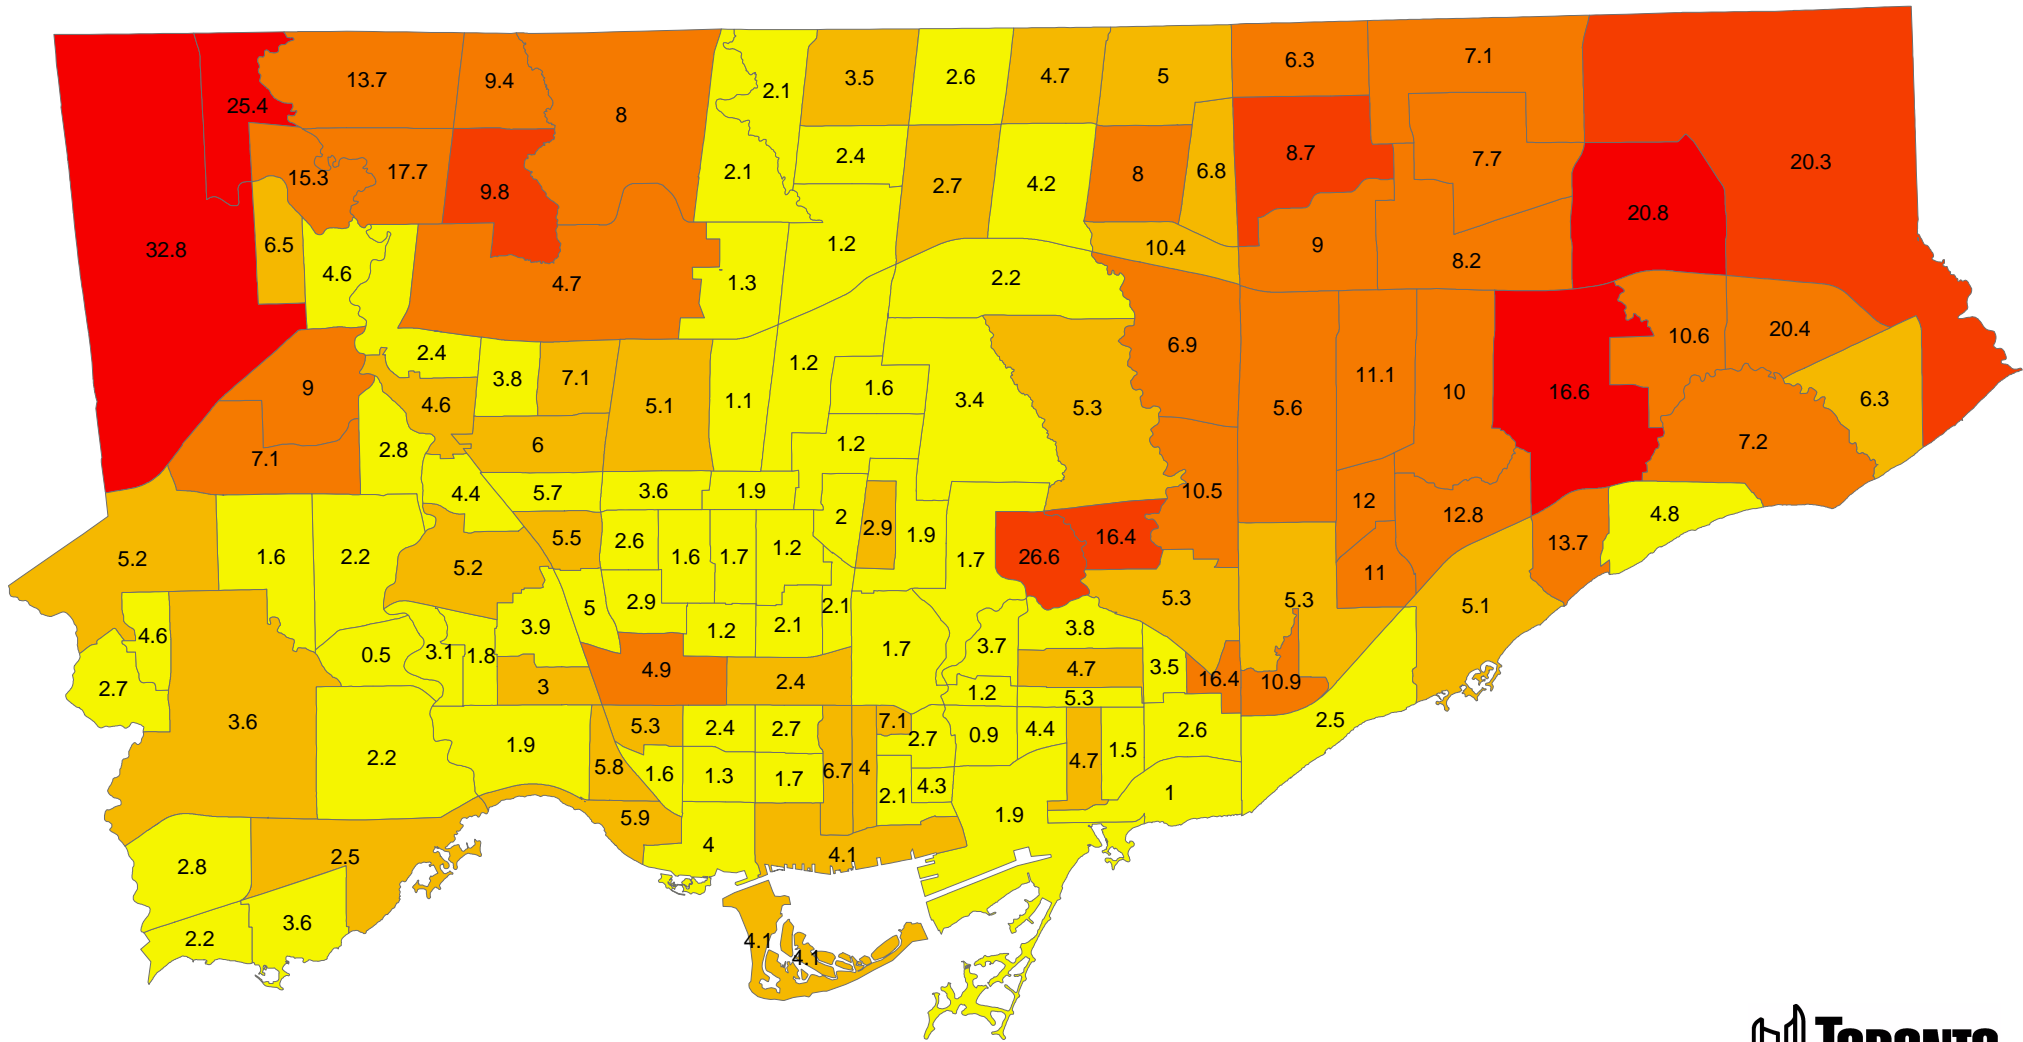

2001 Ethnic Origins - East Indian

Persons and % of Total Population by Neighbourhood

Legend

Persons of East Indian Origin

- 40 - 580
- 581 - 1310
- 1311 - 2905
- 2906 - 5795
- 5796 - 10425

Numbers on map denote people of this ethnic origin as a percentage of the total population.

Source: Census 2001, City of Toronto CNS SDAD
 Copyright 2003 City of Toronto. All Rights Reserved.
 Prepared by: Social Policy Analysis & Research
 Publication Date: July 2003

Ethnic Origins reflect Total Responses (Single and Multiple Responses combined) and therefore will not add up to 100%. See the Census Dictionary for full definition.