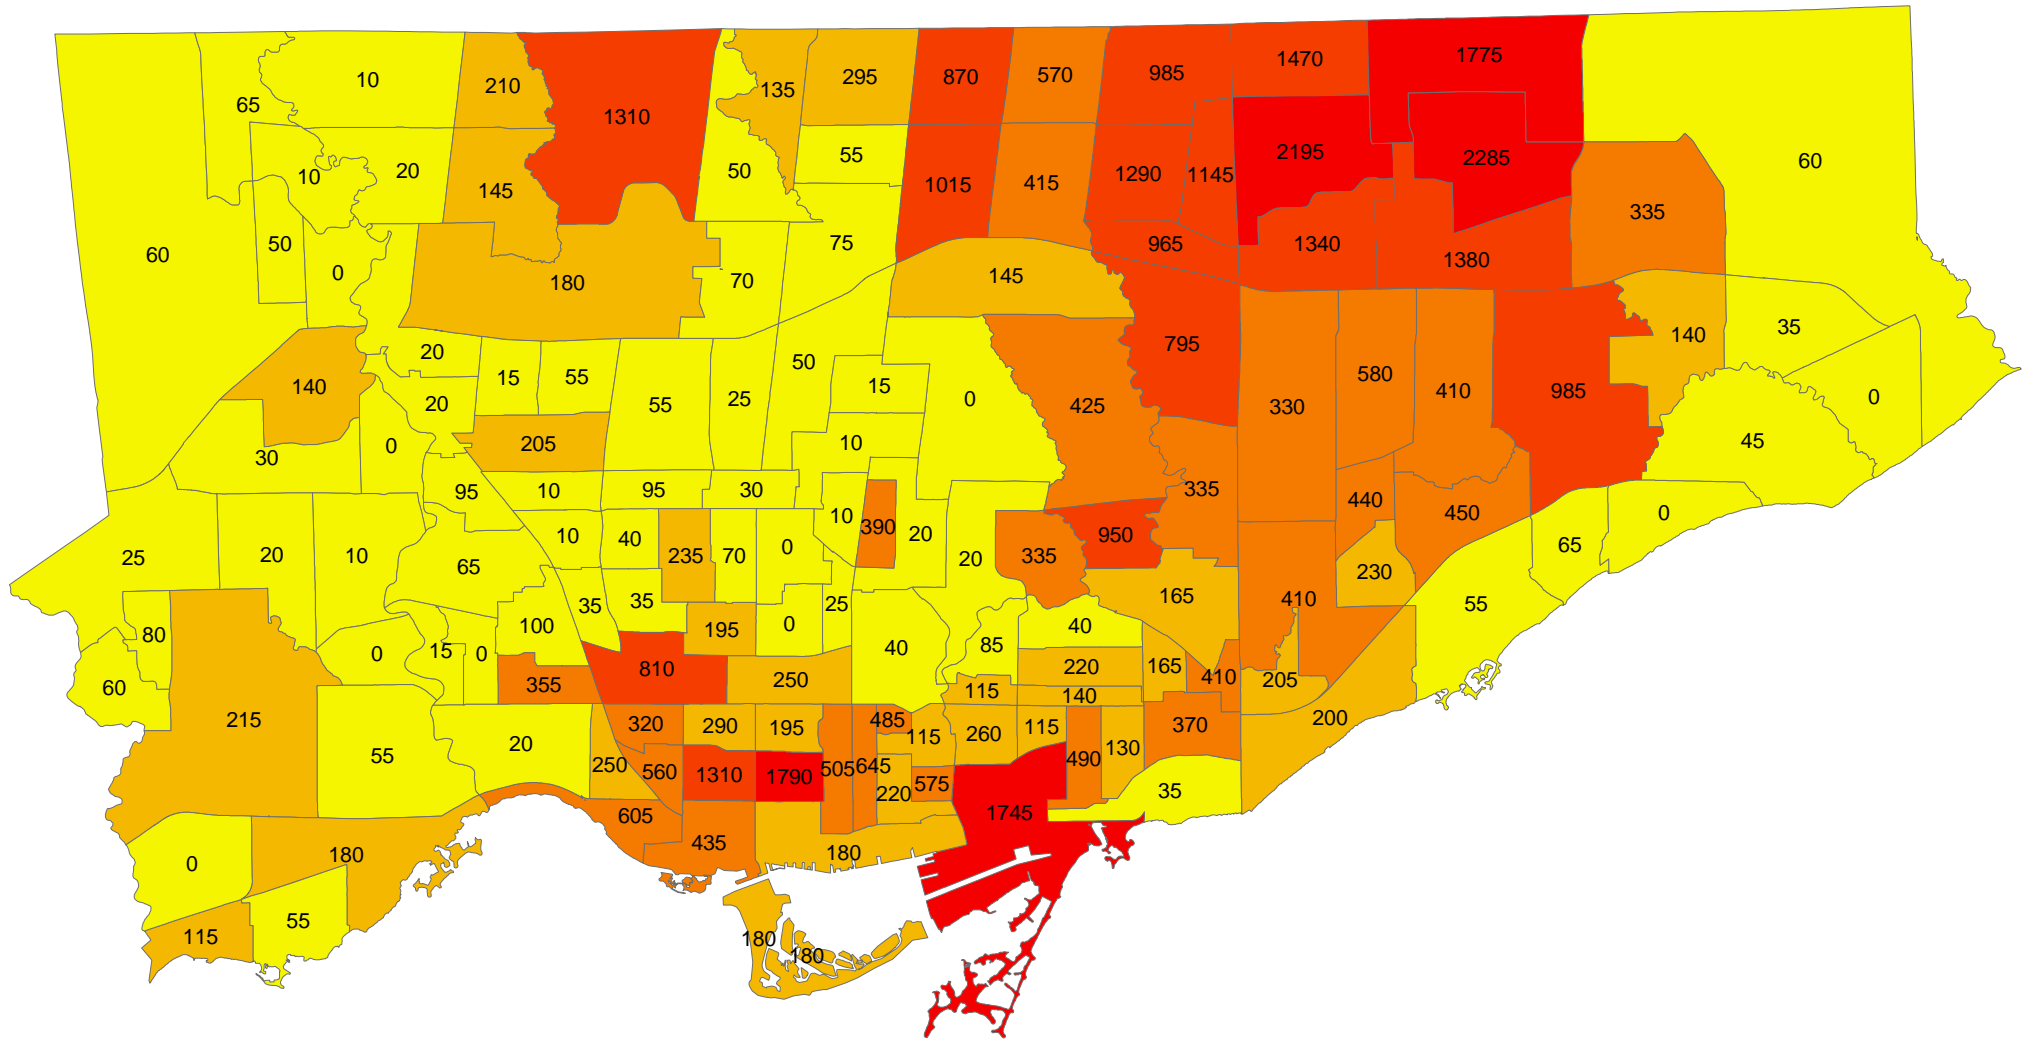

2001 Recent Immigrants - China

Persons Arriving Within the Last 5 Years (1996-2001) by Neighbourhood

Legend

Recent Immigrants - China (PRC)

- 0 - 100
- 101 - 295
- 296 - 645
- 646 - 1,470
- 1,471 - 2,285

TORONTO Community & Neighbourhood Services
Social Development & Administration

Source: Census 2001, City of Toronto CNS SDAD
Copyright 2004 City of Toronto. All Rights Reserved.
Prepared by: Social Policy Analysis & Research
Publication Date: Feb 2004

Notes: By selected places of birth, 20% sample data, rounded to nearest 5 persons.
PRC = People's Republic of China (not including Taiwan or Hong Kong SAR).