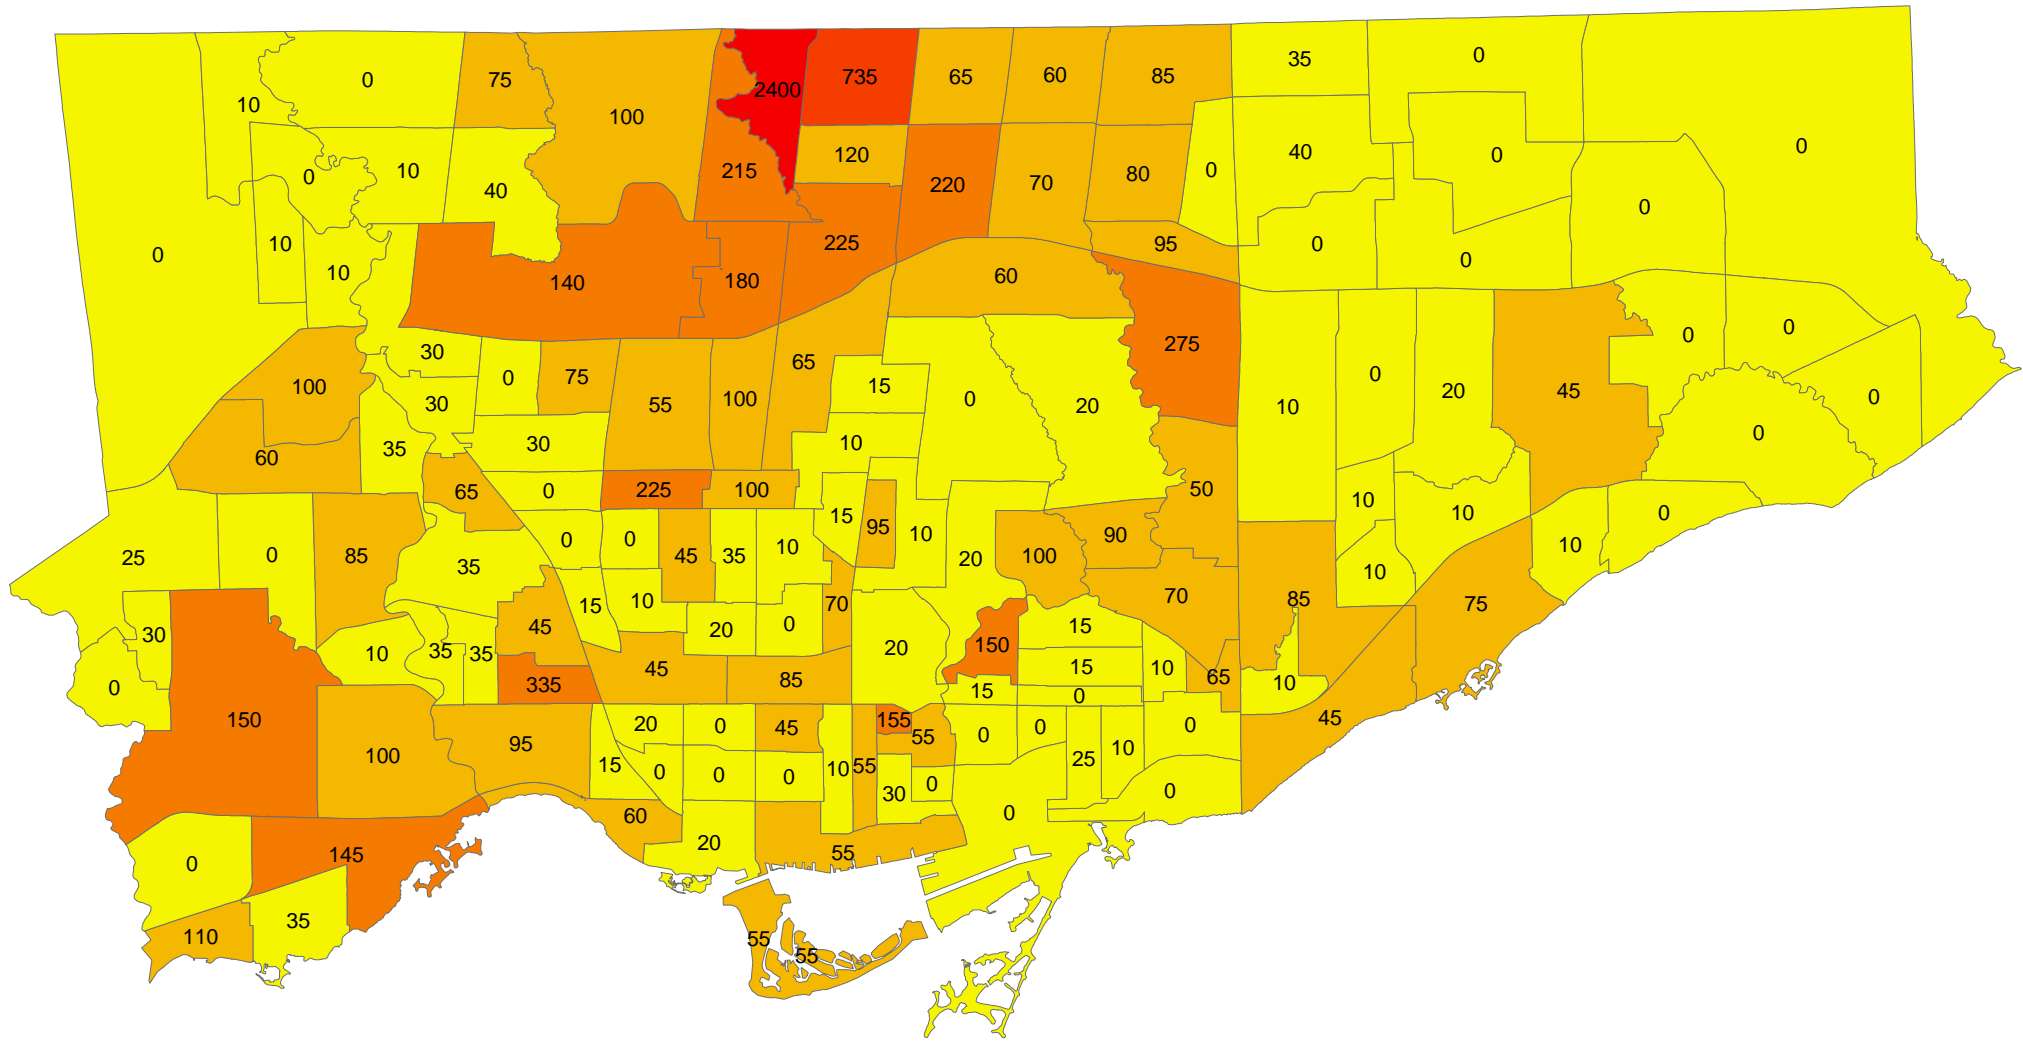

# 2001 Recent Immigrants - Russia

Persons Arriving Within the Last 5 Years (1996-2001) by Neighbourhood

## Legend

### Recent Immigrants - Russia

- 0 - 40
- 41 - 120
- 121 - 335
- 336 - 735
- 736 - 2,400

**TORONTO** Community & Neighbourhood Services  
Social Development & Administration

Source: Census 2001, City of Toronto CNS SDAD  
Copyright 2004 City of Toronto. All Rights Reserved.  
Prepared by: Social Policy Analysis & Research  
Publication Date: Feb 2004

Notes: By selected places of birth, 20% sample data, rounded to nearest 5 persons.