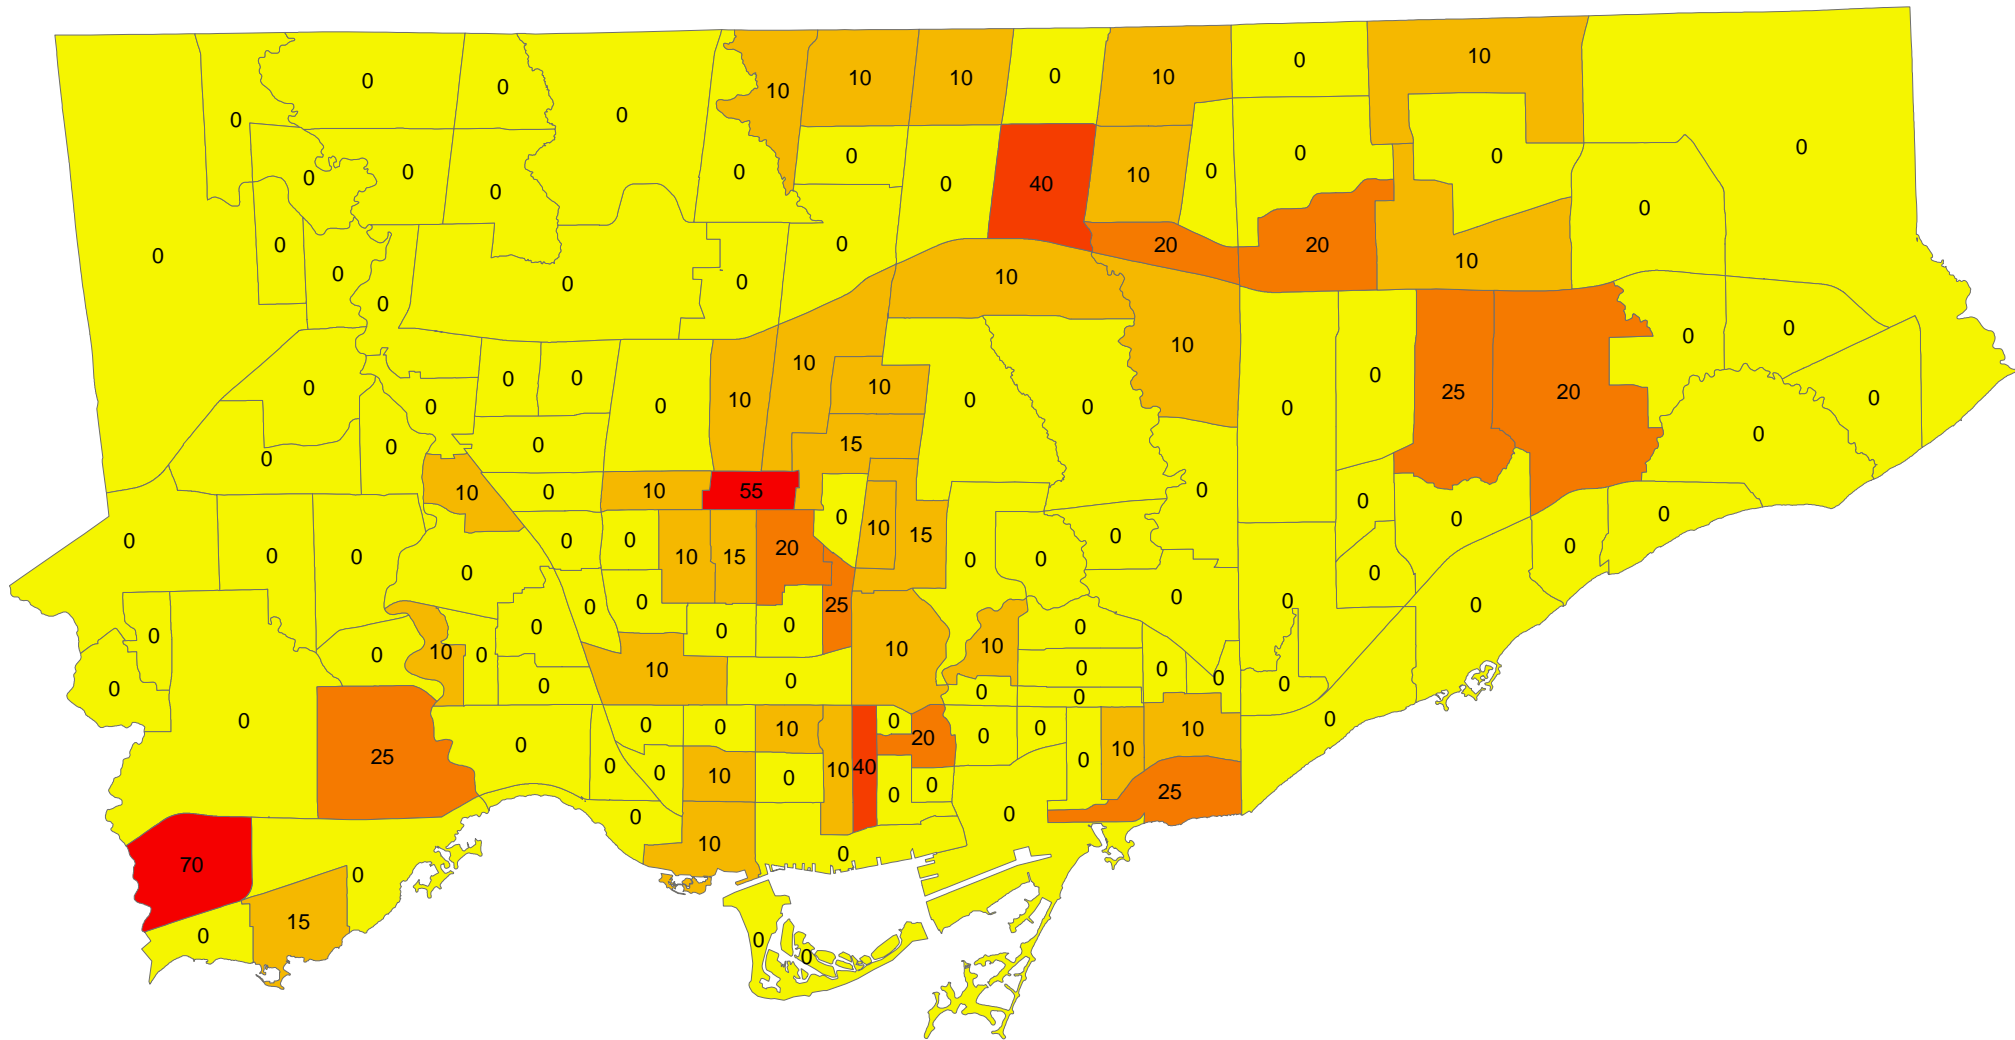

2001 Recent Immigrants - South Africa

Persons Arriving Within the Last 5 Years (1996-2001) by Neighbourhood

Legend

Recent Immigrants - South Africa

TORONTO Community & Neighbourhood Services
Social Development & Administration

Source: Census 2001, City of Toronto CNS SDAD
Copyright 2004 City of Toronto. All Rights Reserved.
Prepared by: Social Policy Analysis & Research
Publication Date: Feb 2004

Notes: By selected places of birth, 20% sample data, rounded to nearest 5 persons.