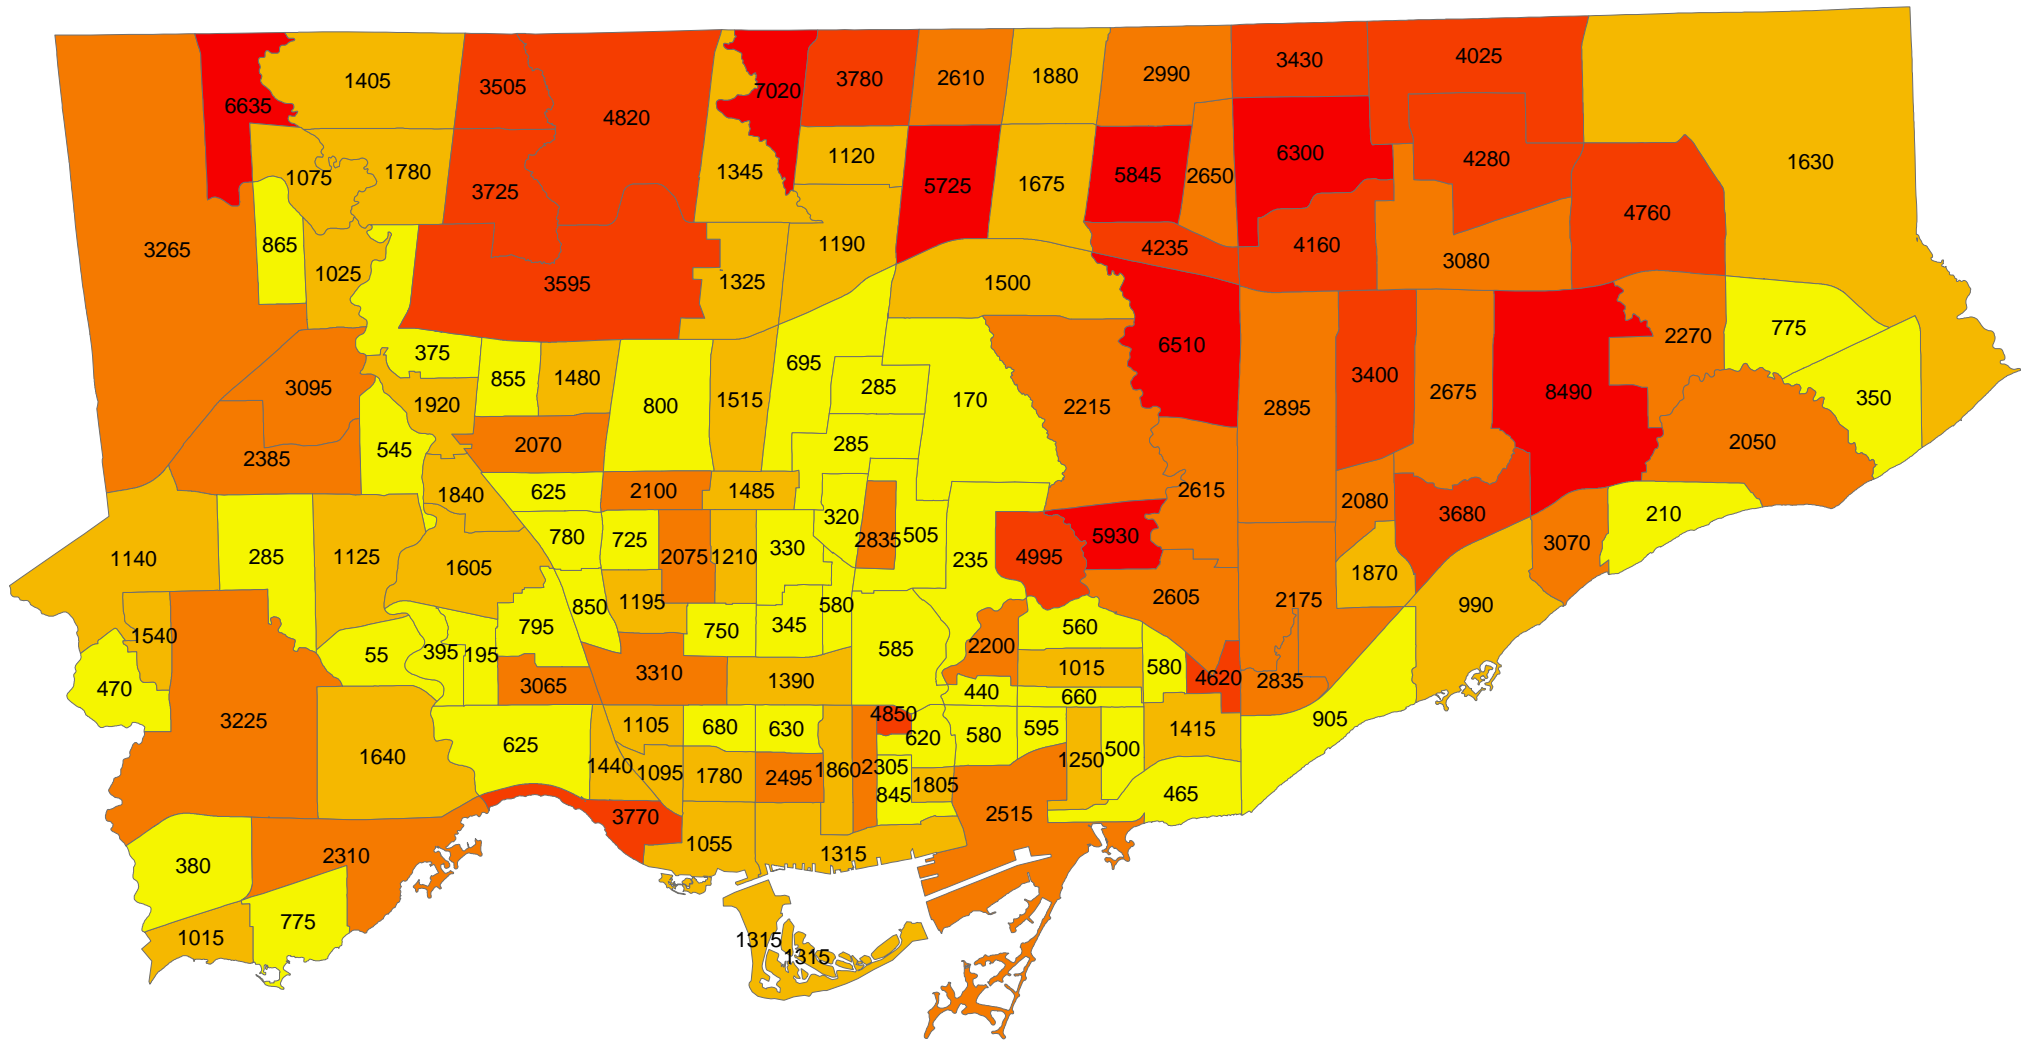

2001 Recent Immigrants - Total

Persons Arriving Within the Last 5 Years (1996-2001) by Neighbourhood

Legend

Recent Immigrants Total

- 55 - 905
- 906 - 1,920
- 1,921 - 3,310
- 3,311 - 4,995
- 4,996 - 8,490

Notes: By selected places of birth, 20% sample data.