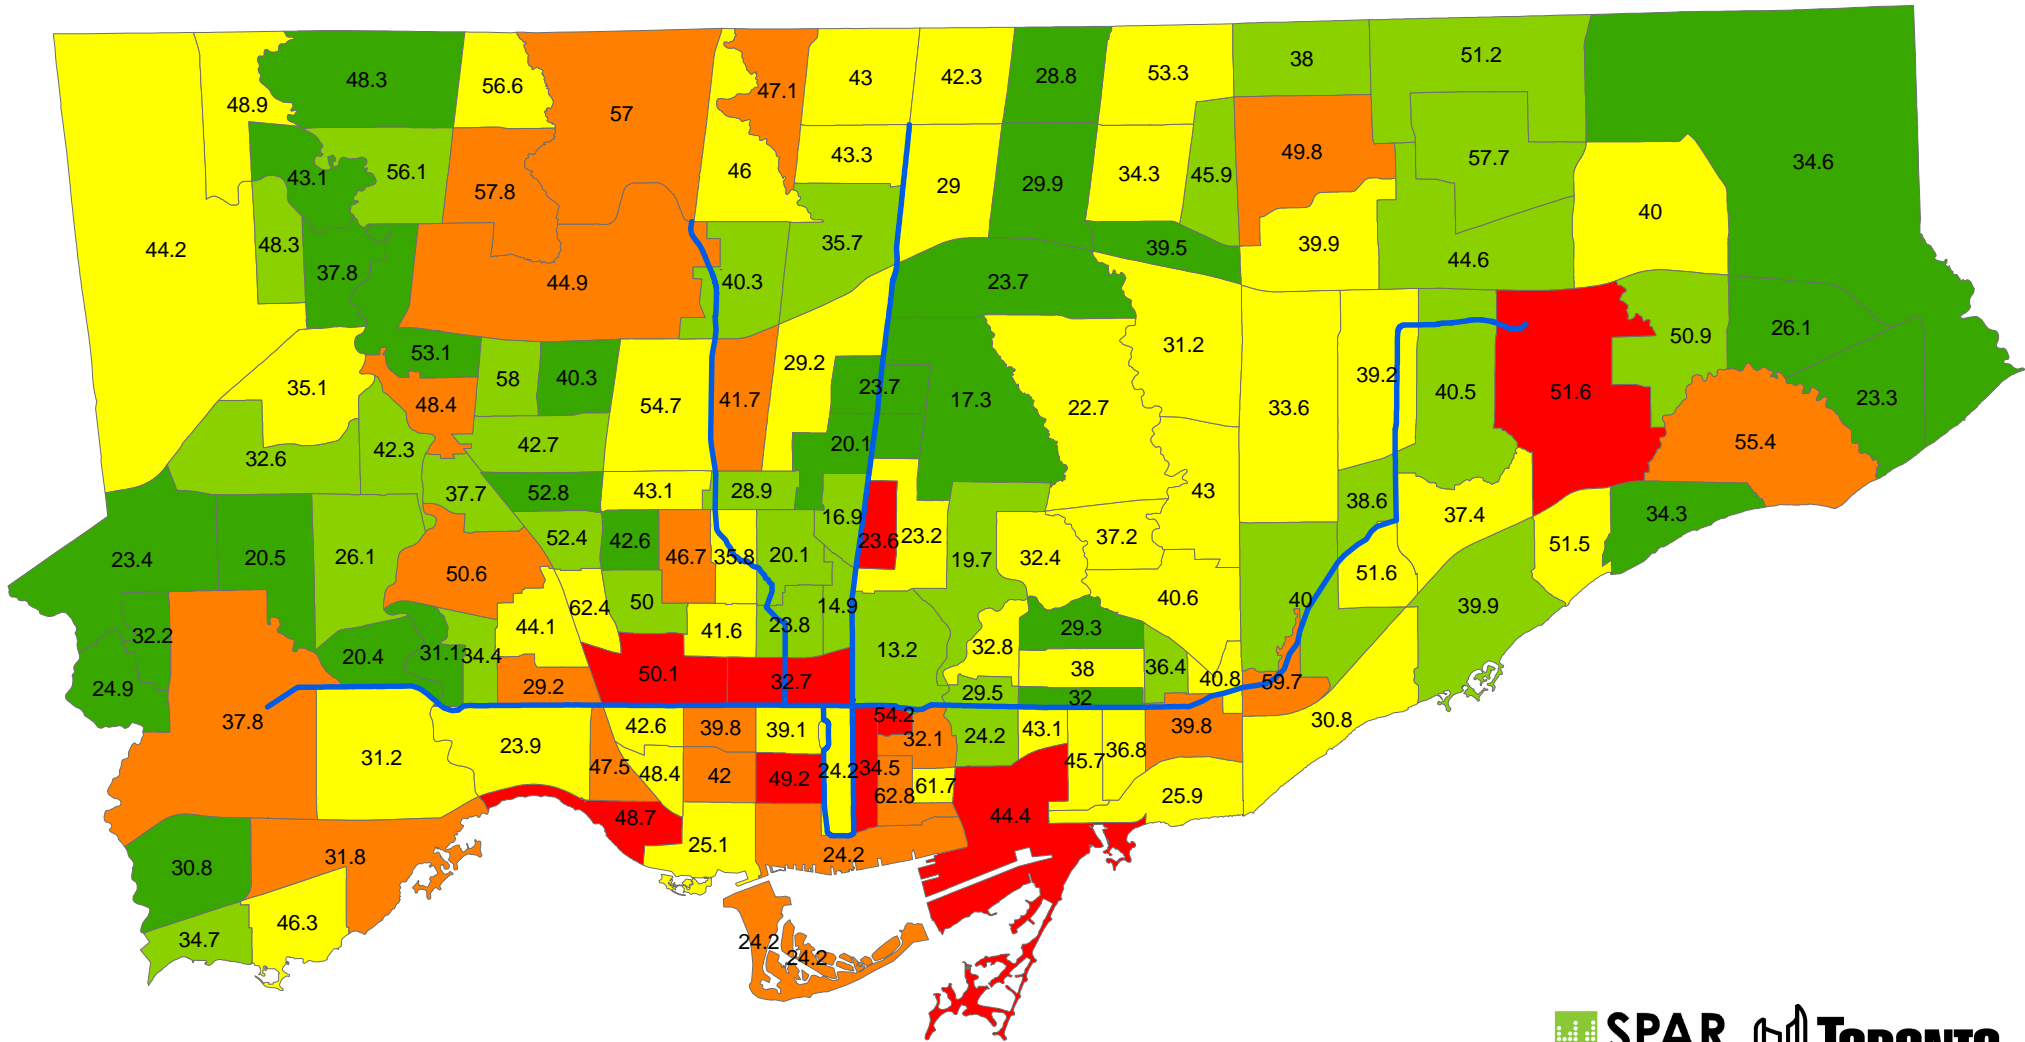

2001 Low Income Individuals by Neighbourhood

(Non-Family, Absolute Numbers & Incidence)

Legend

- Low Income Individuals**  TTC Subway Line (as of 1999)
-  90 - 470
 -  471 - 815
 -  816 - 1300
 -  1301 - 2060
 -  2061 - 3645
- 10.1 Incidence of low income for single individuals in this neighbourhood