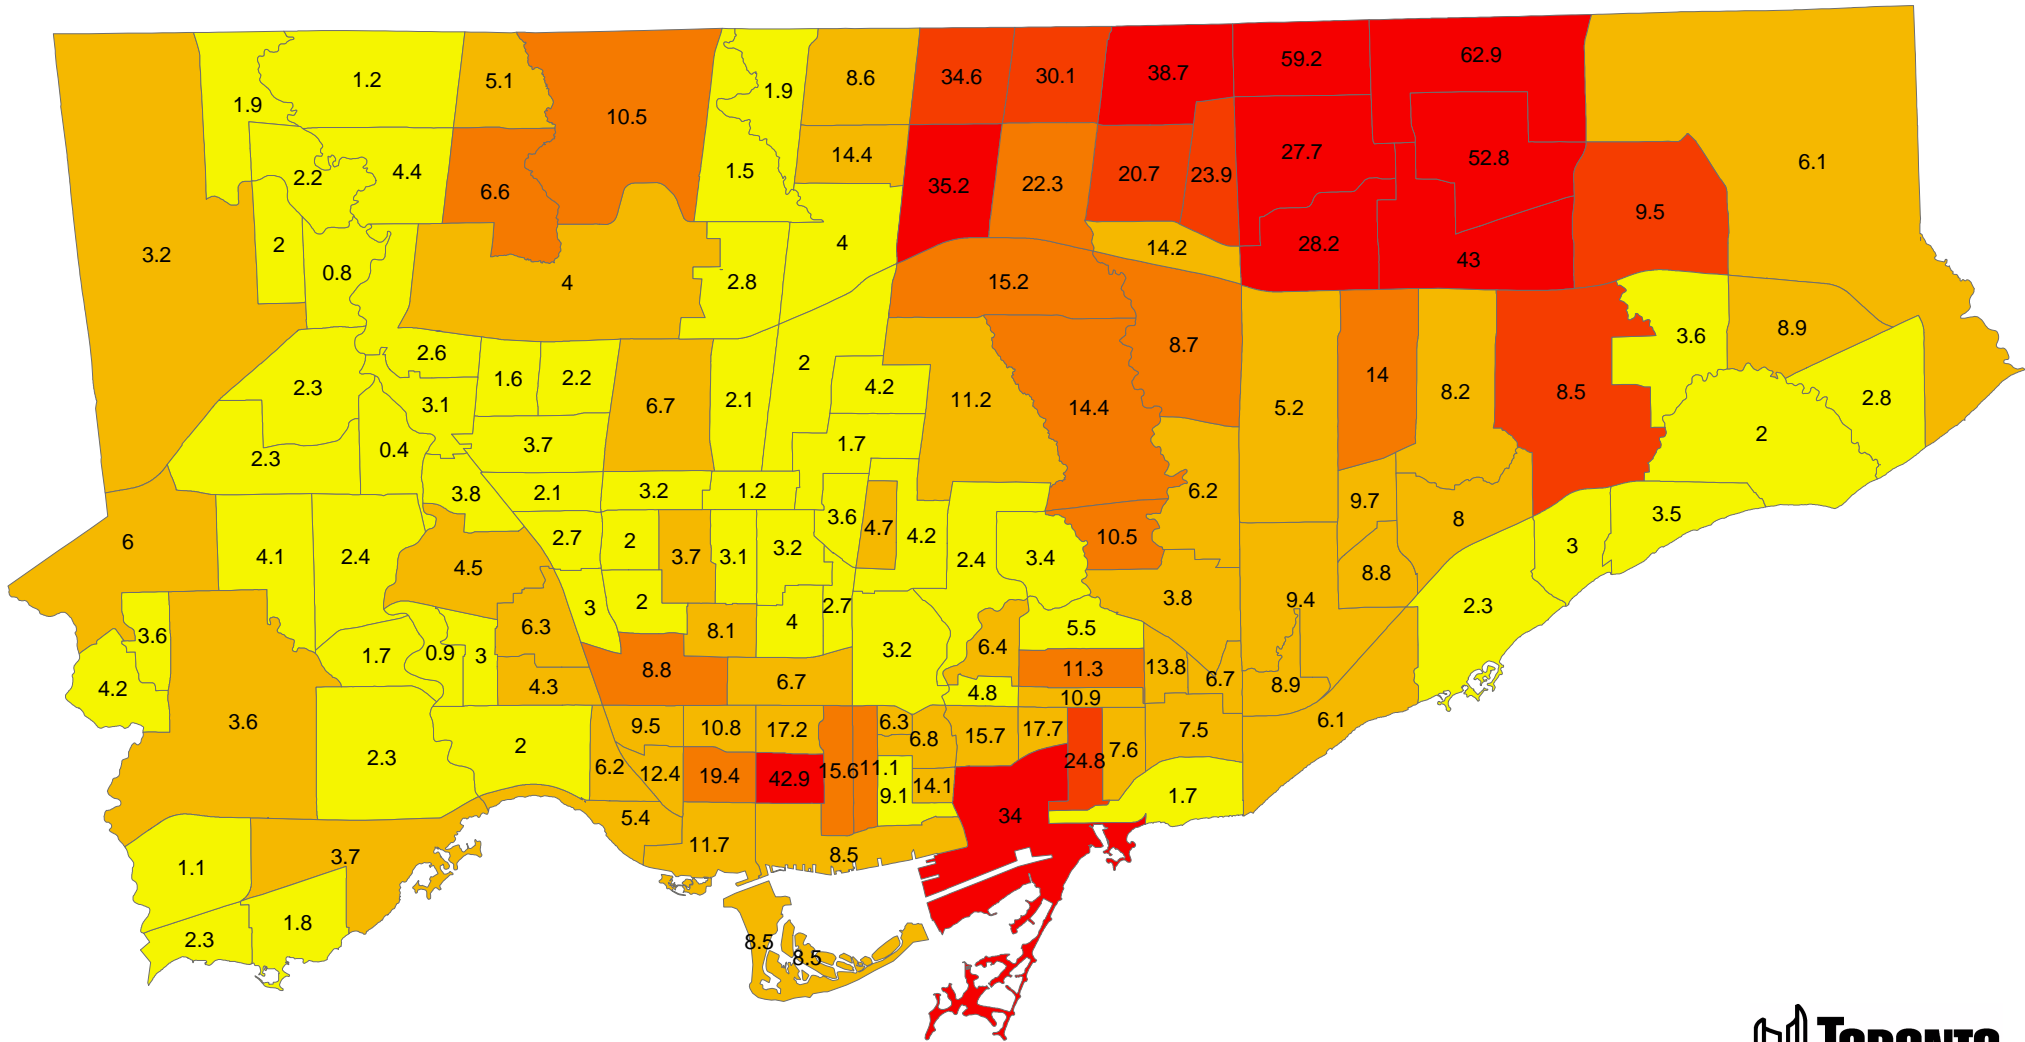

2001 Chinese Population in the City of Toronto

Persons and % of Total Population by Neighbourhood

Legend

Chinese Population((persons)

- 35 - 664
- 665 - 1954
- 1955 - 3647
- 3648 - 6792
- 6793 - 16800

Numbers on map denote Chinese as a percentage of the total population.

Source: Census 2001, City of Toronto CNS SDAD
 Copyright 2003 City of Toronto. All Rights Reserved.
 Prepared by: Social Policy Analysis & Research
 Publication Date: June 2003

Chinese Population is taken from the Visible Minority section of the Census. For definition info contact Statistics Canada.