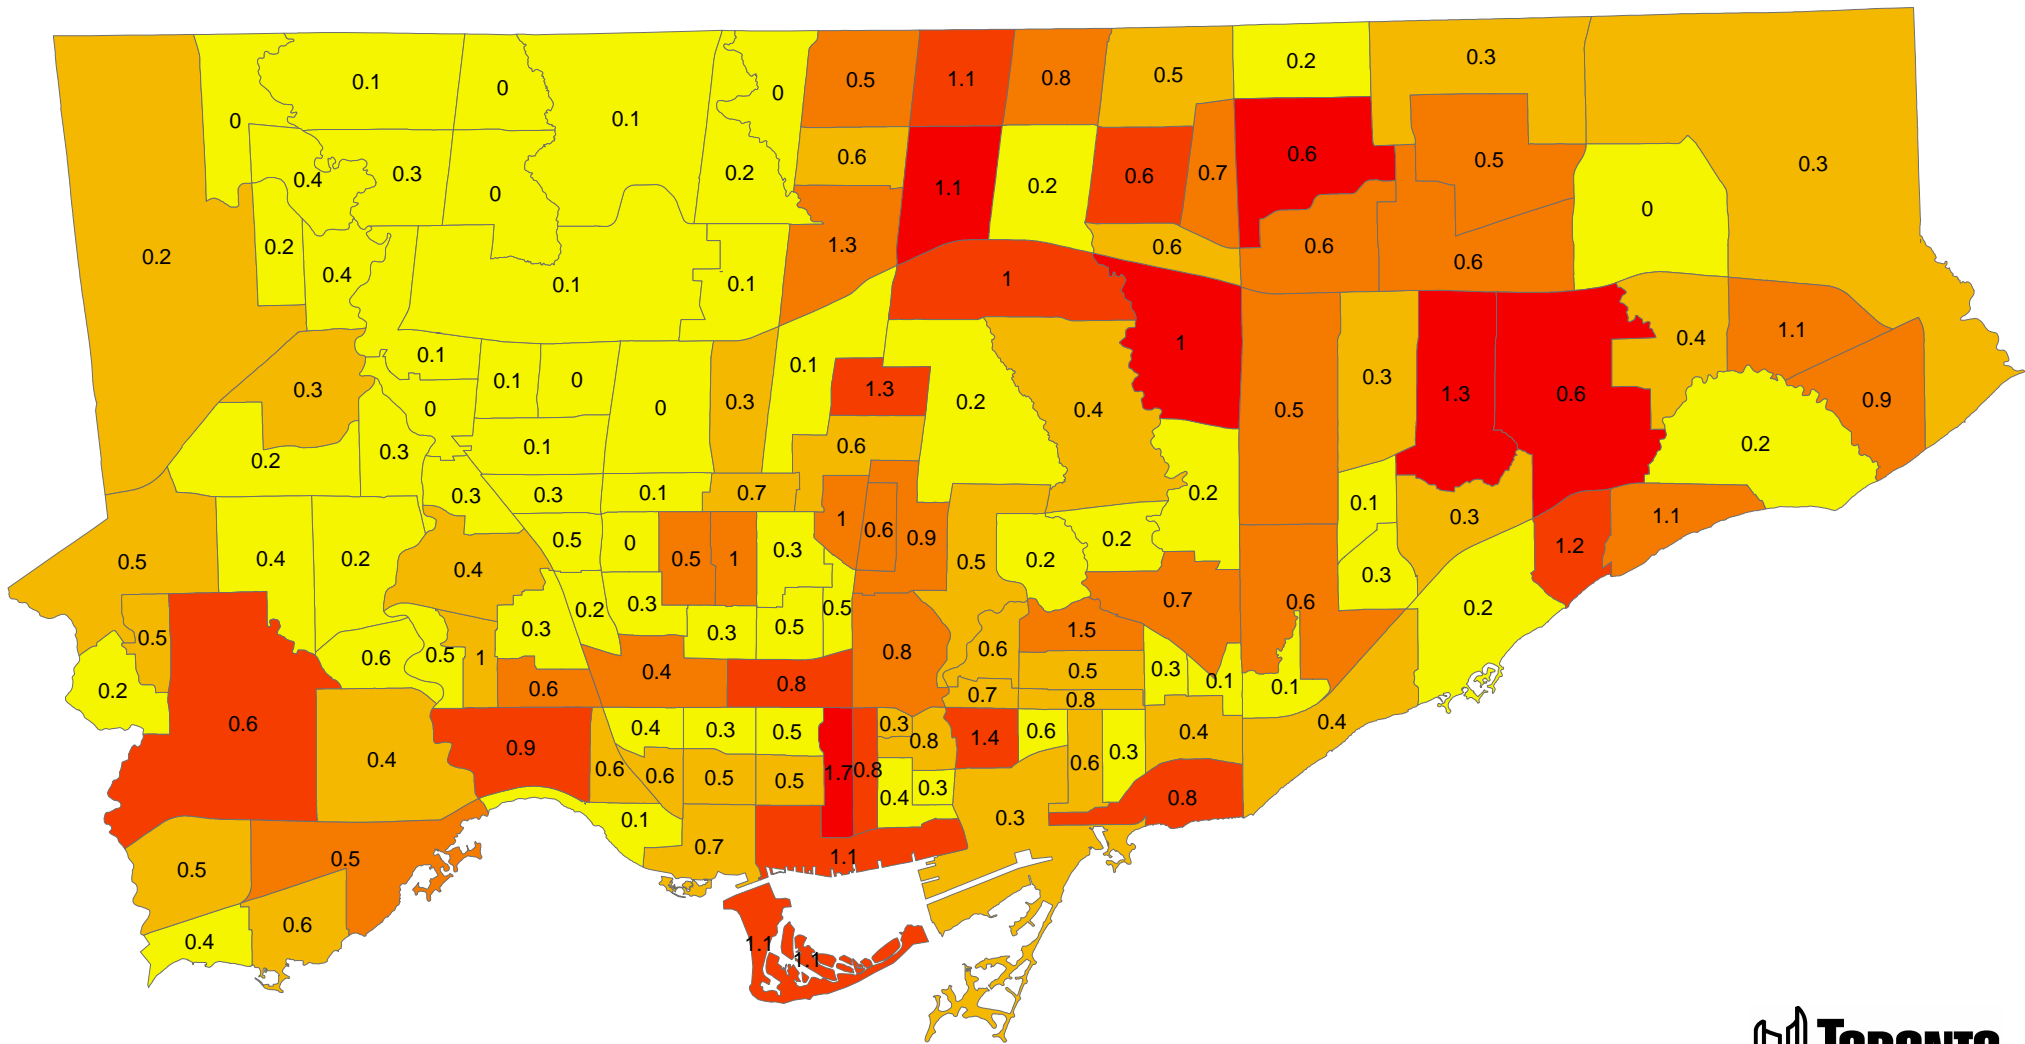

# 2001 Japanese Population in the City of Toronto

Persons and % of Total Population by Neighbourhood

## Legend

### Japanese Population (persons)

- 0 - 50
- 51 - 100
- 101 - 156
- 157 - 212
- 213 - 345

Numbers on map denote Japanese as a percentage of the total population.

Source: Census 2001, City of Toronto CNS SDAD  
 Copyright 2003 City of Toronto. All Rights Reserved.  
 Prepared by: Social Policy Analysis & Research  
 Publication Date: June 2003

Japanese Population is taken from the Visible Minority section of the Census. For definition info contact Statistics Canada.