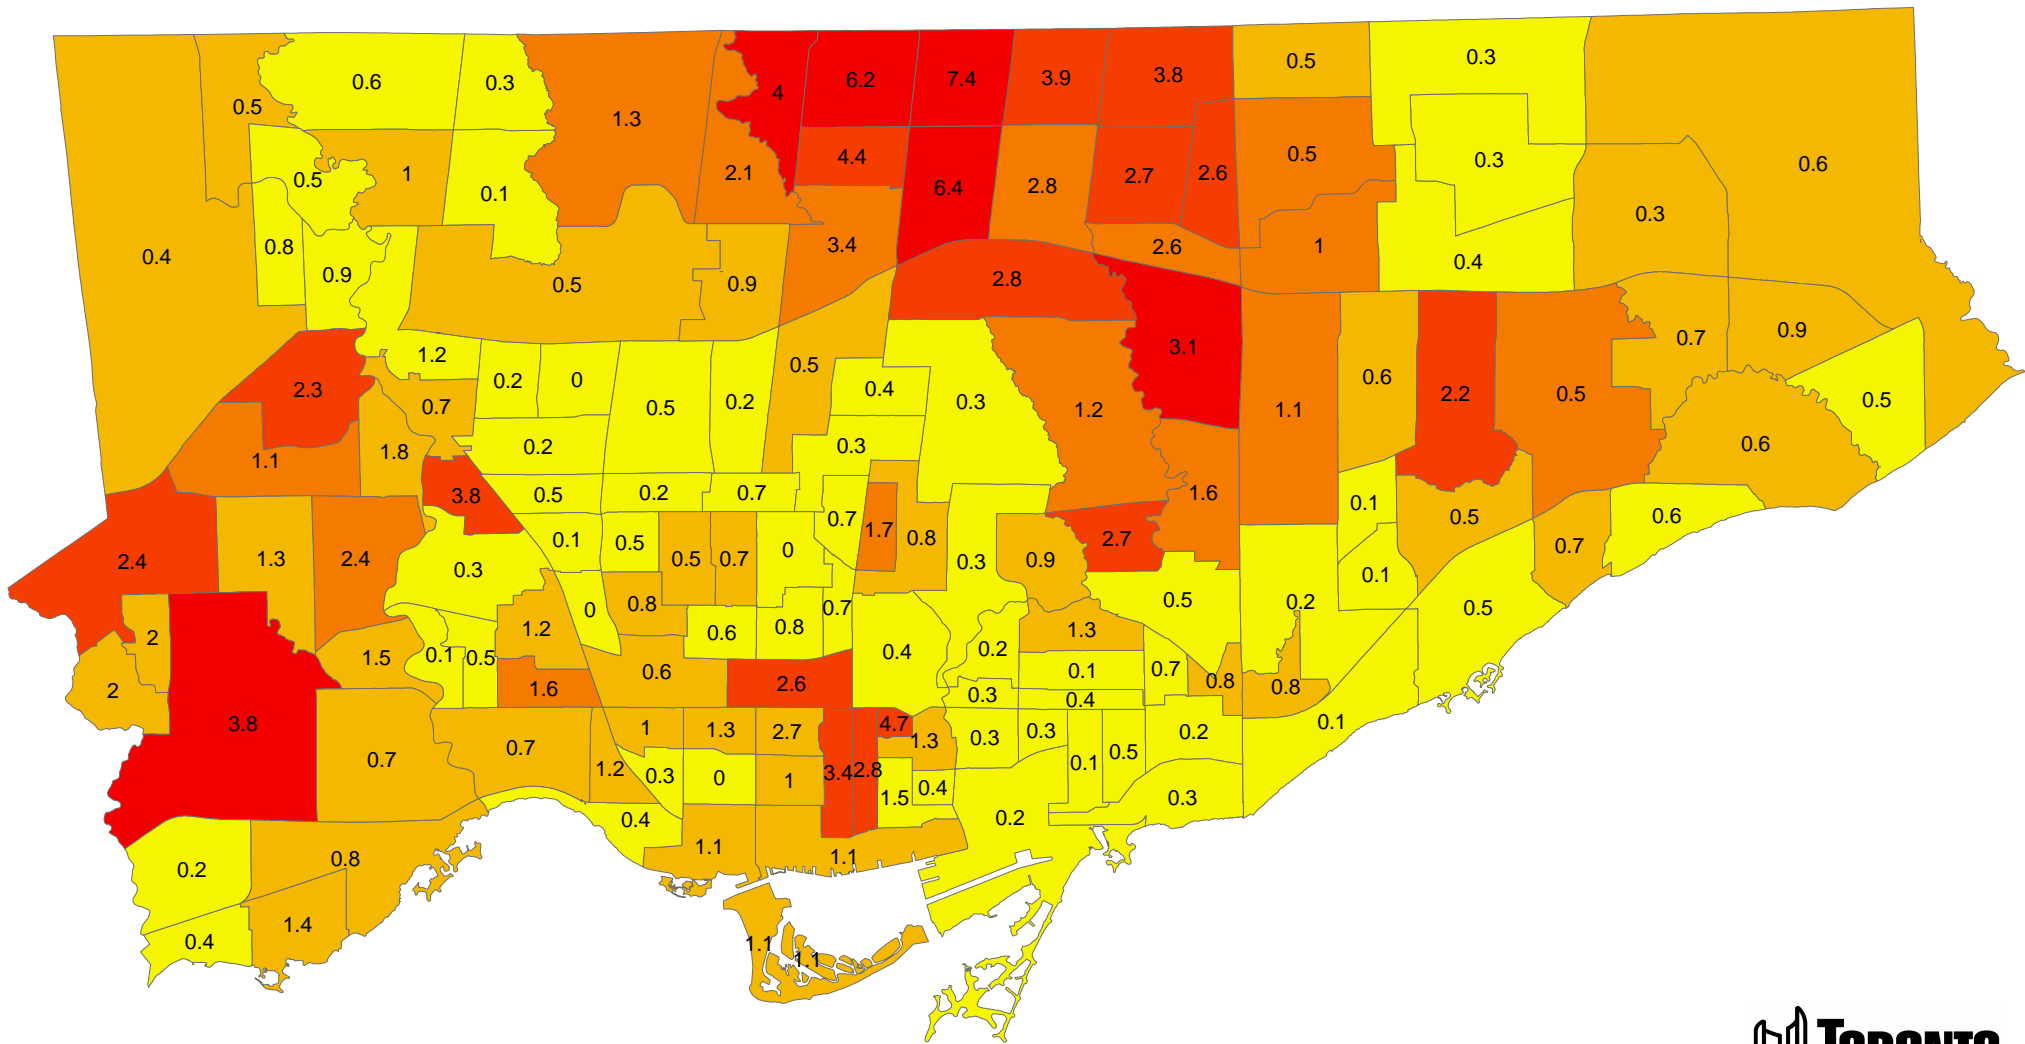

2001 Korean Population in the City of Toronto

Persons and % of Total Population by Neighbourhood

Legend

Korean Population (persons)

- 0 - 95
- 96 - 220
- 221 - 395
- 396 - 865
- 866 - 1735

Numbers on map denote Koreans as a percentage of the total population.

Source: Census 2001, City of Toronto CNS SDAD
 Copyright 2003 City of Toronto. All Rights Reserved.
 Prepared by: Social Policy Analysis & Research
 Publication Date: June 2003

Korean Population is taken from the Visible Minority section of the Census. For definition info contact Statistics Canada.